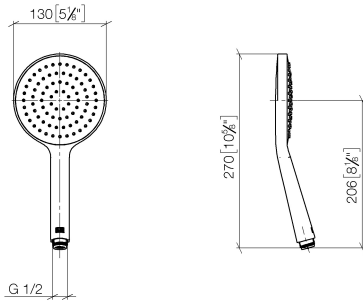

Concealed single-lever mixer with integrated shower connection with hand shower set - Brushed Champagne (22kt Gold)

IMO

ST 050 204 8979

- metal shower hose 1750mm with integrated anti-twist protection
 - Hand shower: COMPACT RAIN, max. flow rate 10 l/min (at 3 bar)
 - spray head Ø 130 mm
- Intrinsic protection against back flow.**

IMO

ST 050 204 8979

Concealed single-lever mixer with integrated shower connection with hand shower set - Brushed Champagne (22kt Gold)

IMO

ST 050 204 8979

- COMPACT RAIN, max. flow rate 15 l/min (at 3 bar)
- with anti-scale system
- spray head Ø 130 mm
- 1/2" connection

Concealed single-lever mixer with integrated shower connection with hand shower set - Brushed Champagne (22kt Gold)

IMO

ST 050 204 8979

Concealed single-lever mixer with integrated shower connection with hand shower set - Brushed Champagne (22kt Gold)

IMO

ST 050 204 8979

Concealed single-lever mixer with integrated shower connection with hand shower set - Brushed Champagne (22kt Gold)

ST 050 204 8070
mm [inches]

Flow rate chart

Certificates

DVGW_DW-
6517DN0129.