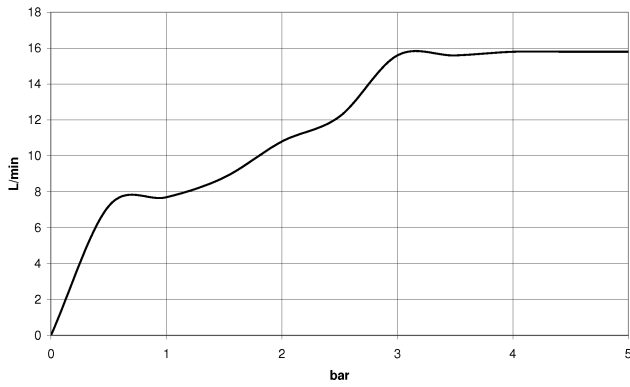

IMO

ST 050 204 8979

Concealed single-lever mixer with integrated shower connection with hand shower set - Brushed Champagne (22kt Gold)

ST 050 204 8070
mm [inches]

Flow rate chart

Certificates

DVGW_DW-
6517DN0129.