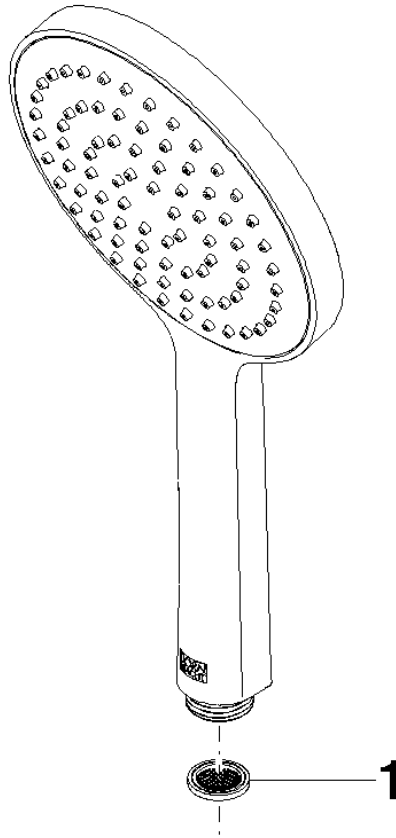

Concealed single-lever mixer with integrated shower connection with hand shower set - Brushed Champagne (22kt Gold)

IMO

ST 050 204 8979

- metal shower hose 1750mm with integrated anti-twist protection
 - Hand shower: COMPACT RAIN, max. flow rate 10 l/min (at 3 bar)
 - spray head Ø 130 mm
- Intrinsic protection against back flow.**

IMO

ST 050 204 8979

Concealed single-lever mixer with integrated shower connection with hand shower set - Brushed Champagne (22kt Gold)

IMO

ST 050 204 8979

- COMPACT RAIN, max. flow rate 15 l/min (at 3 bar)
- with anti-scale system
- spray head Ø 130 mm
- 1/2" connection

IMO

ST 050 204 8979

Concealed single-lever mixer with integrated shower connection with hand shower set - Brushed Champagne (22kt Gold)

ST 050 204 8070
mm [inches]

Flow rate chart

Certificates

DVGW_DW-
6517DN0129.

LGA_29983.

Concealed single-lever mixer with integrated shower connection with hand shower set - Brushed Champagne (22kt Gold)

IMO

ST 050 204 8979
Parts for other
finishes can be found
here: Chrome

Spare parts list