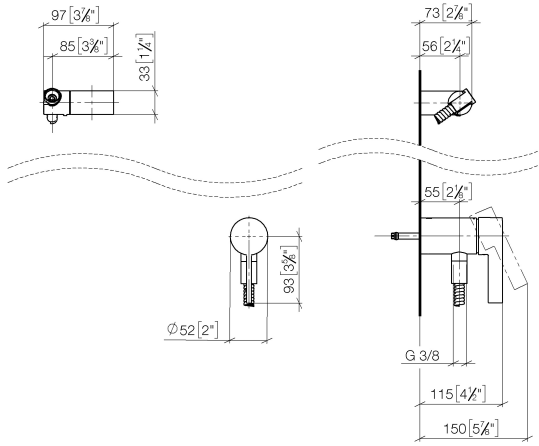

Concealed single-lever mixer with integrated shower connection with hand shower set - Brushed Champagne (22kt Gold)

IMO

ST 050 204 8979

- metal shower hose 1750mm with integrated anti-twist protection
 - Hand shower: COMPACT RAIN, max. flow rate 10 l/min (at 3 bar)
 - spray head Ø 130 mm
- Intrinsic protection against back flow.**

Concealed single-lever mixer with integrated shower connection with hand shower set - Brushed Champagne (22kt Gold)

IMO

ST 050 204 8979

Concealed single-lever mixer with integrated shower connection with hand shower set - Brushed Champagne (22kt Gold)

IMO

ST 050 204 8070
mm [inches]

Concealed single-lever mixer with integrated shower connection with hand shower set - Brushed Champagne (22kt Gold)

ST 050 204 8979
Parts for other
finishes can be found
here: Chrome

Spare parts list

No.	Item Number	Name	Quantity used	Delivery time
1	28 060 970-46	Wall bracket swivel - Brushed Champagne (22kt Gold)	1	30
2	28 322 970-46	Metal shower hose 1/2" x 3/8" x 1750 mm - Brushed Champagne (22kt Gold)	1	30
3	36 050 970-46	Concealed single-lever mixer with integrated shower connection - Brushed Champagne (22kt Gold)	1	30