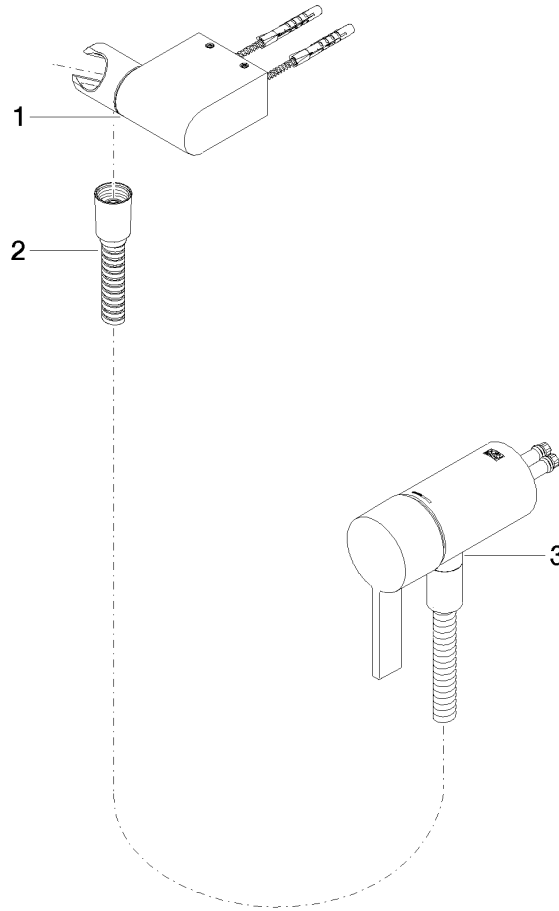

Concealed single-lever mixer with integrated shower connection with hand shower set - Brushed Champagne (22kt Gold)

IMO

ST 050 204 8979

Concealed single-lever mixer with integrated shower connection with hand shower set - Brushed Champagne (22kt Gold)

IMO

ST 050 204 8070
mm [inches]

Concealed single-lever mixer with integrated shower connection with hand shower set - Brushed Champagne (22kt Gold)

ST 050 204 8979
Parts for other
finishes can be found
here: Chrome

Spare parts list

No.	Item Number	Name	Quantity used	Delivery time
1	28 060 970-46	Wall bracket swivel - Brushed Champagne (22kt Gold)	1	30
2	28 322 970-46	Metal shower hose 1/2" x 3/8" x 1750 mm - Brushed Champagne (22kt Gold)	1	30
3	36 050 970-46	Concealed single-lever mixer with integrated shower connection - Brushed Champagne (22kt Gold)	1	30