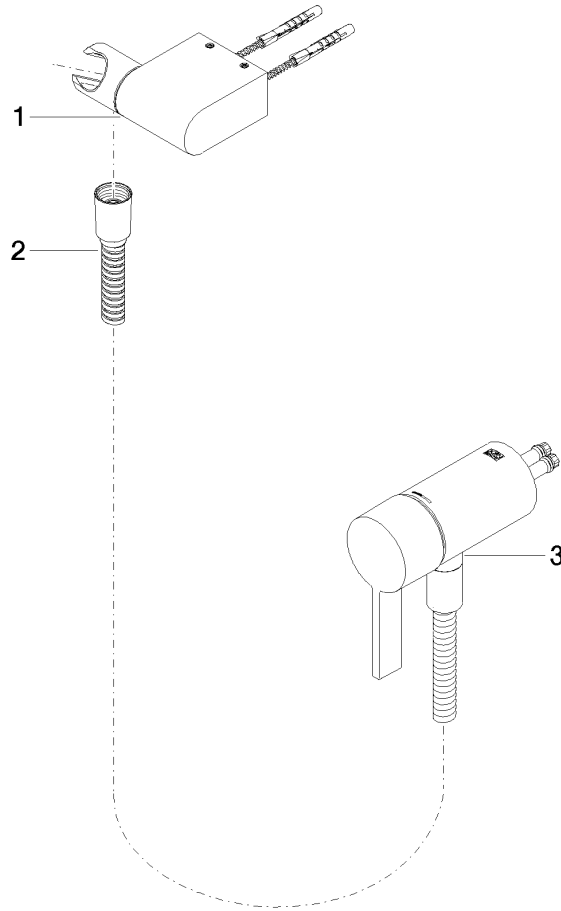

Concealed single-lever mixer with integrated shower connection with hand shower set - Champagne (22kt Gold)

IMO

ST 050 204 8979

Concealed single-lever mixer with integrated shower connection with hand shower set - Champagne (22kt Gold)

ST 050 204 8070
mm [inches]

Concealed single-lever mixer with integrated shower connection with hand shower set - Champagne (22kt Gold)

ST 050 204 8979
Parts for other
finishes can be found
here: Chrome

Spare parts list

No.	Item Number	Name	Quantity used	Delivery time
1	28 060 970-47	Wall bracket swivel - Champagne (22kt Gold)	1	30
2	28 322 970-47	Metal shower hose 1/2" x 3/8" x 1750 mm - Champagne (22kt Gold)	1	30
3	36 050 970-47	Concealed single-lever mixer with integrated shower connection - Champagne (22kt Gold)	1	30