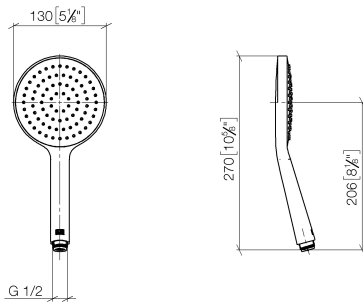

Concealed single-lever mixer with integrated shower connection with hand shower set - Champagne (22kt Gold)

IMO

ST 050 204 8979

- metal shower hose 1750mm with integrated anti-twist protection
 - Hand shower: COMPACT RAIN, max. flow rate 10 l/min (at 3 bar)
 - spray head Ø 130 mm
- Intrinsic protection against back flow.**

IMO

ST 050 204 8979

Concealed single-lever mixer with integrated shower connection with hand shower set - Champagne (22kt Gold)

IMO

ST 050 204 8979

- COMPACT RAIN, max. flow rate 15 l/min (at 3 bar)
- with anti-scale system
- spray head Ø 130 mm
- 1/2" connection
- WRAS 2009011

Concealed single-lever mixer with integrated shower connection with hand shower set - Champagne (22kt Gold)

IMO

ST 050 204 8979

Concealed single-lever mixer with integrated shower connection with hand shower set - Champagne (22kt Gold)

IMO

ST 050 204 8979

Concealed single-lever mixer with integrated shower connection with hand shower set - Champagne (22kt Gold)

ST 050 204 8070
mm [inches]

Flow rate chart

Certificates

DVGW_DW-
6517DN0129.

LGA_29983.