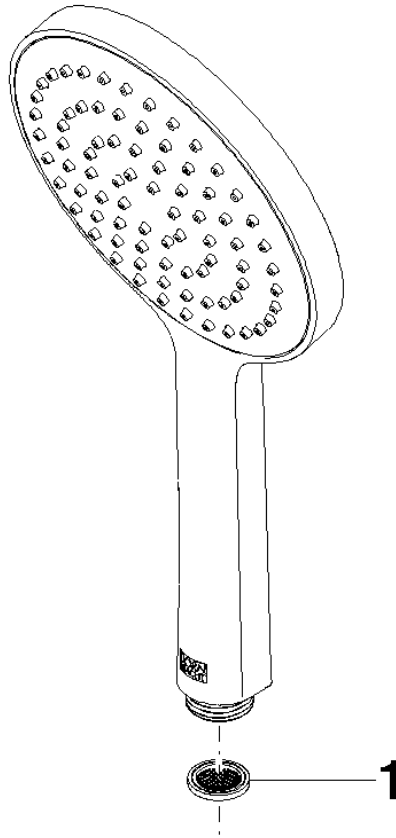

Concealed single-lever mixer with integrated shower connection with hand shower set - Champagne (22kt Gold)

IMO

ST 050 204 8979

- metal shower hose 1750mm with integrated anti-twist protection
 - Hand shower: COMPACT RAIN, max. flow rate 10 l/min (at 3 bar)
 - spray head Ø 130 mm
- Intrinsic protection against back flow.**

IMO

ST 050 204 8979

Concealed single-lever mixer with integrated shower connection with hand shower set - Champagne (22kt Gold)

IMO

ST 050 204 8979

- COMPACT RAIN, max. flow rate 15 l/min (at 3 bar)
- with anti-scale system
- spray head Ø 130 mm
- 1/2" connection
- WRAS 2009011

IMO

ST 050 204 8979

Concealed single-lever mixer with integrated shower connection with hand shower set - Champagne (22kt Gold)

ST 050 204 8070
mm [inches]

Flow rate chart

Certificates

DVGW_DW-
6517DN0129.

LGA_29983.

Concealed single-lever mixer with integrated shower connection with hand shower set - Champagne (22kt Gold)

ST 050 204 8979
 Parts for other
 finishes can be found
 here: [Chrome](#)

Spare parts list

No.	Item Number	Name	Quantity used	Delivery time
1	09 23 01 039 90	sieve	1	2