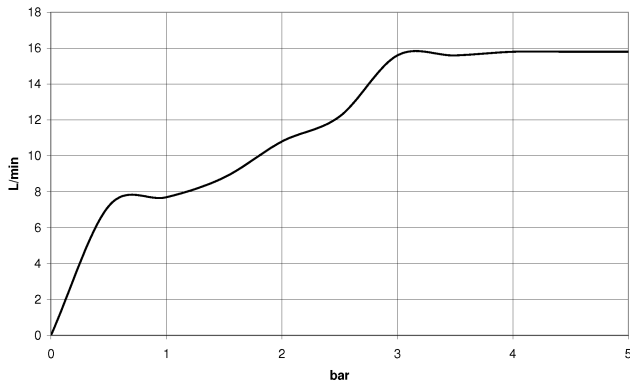

IMO

ST 050 204 8979

Concealed single-lever mixer with integrated shower connection with hand shower set - Champagne (22kt Gold)

ST 050 204 8070
mm [inches]

Flow rate chart

Certificates

DVGW_DW-
6517DN0129.

LGA_29983.