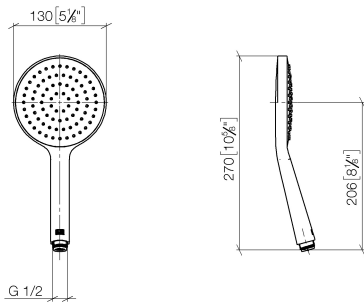

Concealed single-lever mixer with integrated shower connection with hand shower set - Brushed Chrome

IMO

ST 050 204 8979

- metal shower hose 1750mm with integrated anti-twist protection
 - Hand shower: COMPACT RAIN, max. flow rate 10 l/min (at 3 bar)
 - spray head Ø 130 mm
- Intrinsic protection against back flow.**

IMO

ST 050 204 8979

Concealed single-lever mixer with integrated shower connection with hand shower set - Brushed Chrome

IMO

ST 050 204 8979

- COMPACT RAIN, max. flow rate 15 l/min (at 3 bar)
- with anti-scale system
- spray head Ø 130 mm
- 1/2" connection
- WRAS 2009011

Concealed single-lever mixer with integrated shower connection with hand shower set - Brushed Chrome

IMO

ST 050 204 8979

Concealed single-lever mixer with integrated shower connection with hand shower set - Brushed Chrome

IMO

ST 050 204 8979

Concealed single-lever mixer with integrated shower connection with hand shower set - Brushed Chrome

IMO

ST 050 204 8070
mm [inches]

Flow rate chart

Certificates

DVGW_DW-
6517DN0129.