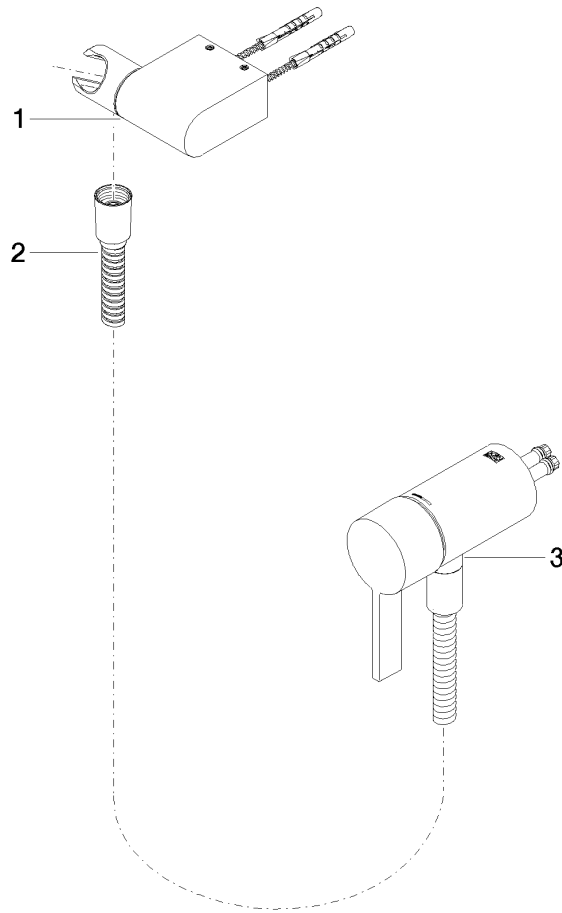

Concealed single-lever mixer with integrated shower connection with hand shower set - Brushed Chrome

IMO

ST 050 204 8979

- metal shower hose 1750mm with integrated anti-twist protection
 - Hand shower: COMPACT RAIN, max. flow rate 10 l/min (at 3 bar)
 - spray head Ø 130 mm
- Intrinsic protection against back flow.**

Required miscellaneous

- Concealed wall mounting -** 35 050 970 90
- min. recess depth 80 mm
 - max. recess depth 105 mm

Concealed single-lever mixer with integrated shower connection with hand shower set - Brushed Chrome

IMO

ST 050 204 8979

Concealed single-lever mixer with integrated shower connection with hand shower set - Brushed Chrome

IMO

ST 050 204 8070
mm [inches]

Certificates

Belgaqua_21-025- WRAS_2011027. LGA_29928.
27_1.

ST 050 204 8979

Spare parts list

No.	Item Number	Name	Quantity used	Delivery time
1	28 060 970-93	Wall bracket swivel - Brushed Chrome	1	20
2	28 322 970-93	Metal shower hose 1/2" x 3/8" x 1750 mm - Brushed Chrome	1	20
3	36 050 970-93	Concealed single-lever mixer with integrated shower connection - Brushed Chrome	1	20