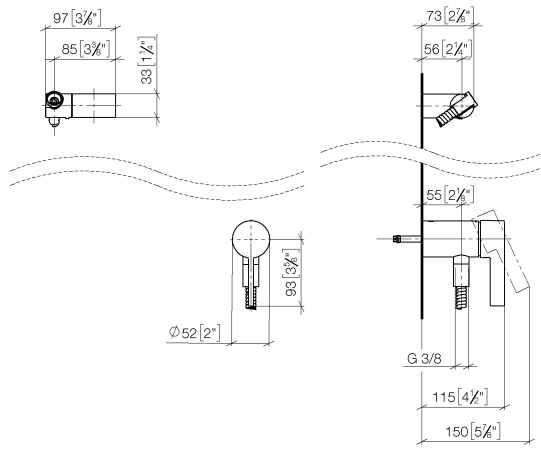

IMO

ST 050 204 8979

Concealed single-lever mixer with integrated shower connection with hand shower set - Brushed Chrome

IMO

ST 050 204 8070
mm [inches]

Flow rate chart

Certificates

DVGW_DW-
6517DN0129.

Required miscellaneous

- Concealed wall mounting -** 35 050 970 90
- min. recess depth 80 mm
 - max. recess depth 105 mm

Concealed single-lever mixer with integrated shower connection with hand shower set - Brushed Chrome

IMO

ST 050 204 8979

Concealed single-lever mixer with integrated shower connection with hand shower set - Brushed Chrome

IMO

ST 050 204 8070
mm [inches]

Certificates

Belgaqua_21-025- WRAS_2011027. LGA_29928.
27_1.

ST 050 204 8979

Spare parts list

No.	Item Number	Name	Quantity used	Delivery time
1	28 060 970-93	Wall bracket swivel - Brushed Chrome	1	20
2	28 322 970-93	Metal shower hose 1/2" x 3/8" x 1750 mm - Brushed Chrome	1	20
3	36 050 970-93	Concealed single-lever mixer with integrated shower connection - Brushed Chrome	1	20