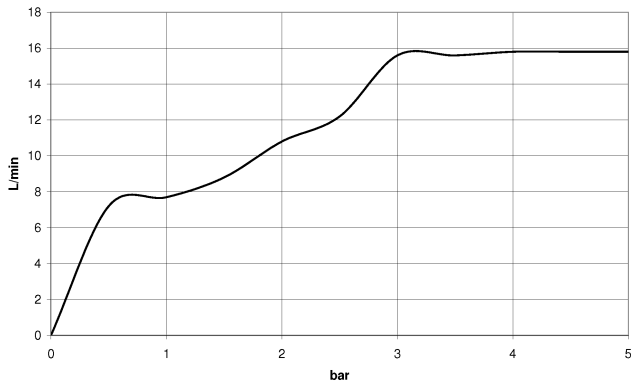

IMO

ST 050 204 8979

Concealed single-lever mixer with integrated shower connection with hand shower set - Brushed Chrome

IMO

ST 050 204 8070
mm [inches]

Flow rate chart

Certificates

DVGW_DW-
6517DN0129.