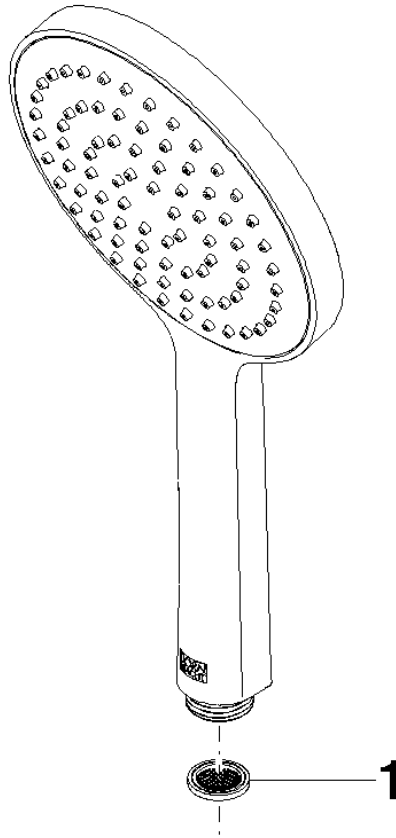

Concealed single-lever mixer with integrated shower connection with hand shower set - Brushed Chrome

IMO

ST 050 204 8979

- metal shower hose 1750mm with integrated anti-twist protection
 - Hand shower: COMPACT RAIN, max. flow rate 10 l/min (at 3 bar)
 - spray head Ø 130 mm
- Intrinsic protection against back flow.**

IMO

ST 050 204 8979

Concealed single-lever mixer with integrated shower connection with hand shower set - Brushed Chrome

IMO

ST 050 204 8979

- COMPACT RAIN, max. flow rate 15 l/min (at 3 bar)
- with anti-scale system
- spray head Ø 130 mm
- 1/2" connection
- WRAS 2009011

IMO

ST 050 204 8979

Concealed single-lever mixer with integrated shower connection with hand shower set - Brushed Chrome

IMO

ST 050 204 8070
mm [inches]

Flow rate chart

Certificates

DVGW_DW-
6517DN0129.

LGA_29983.

WRAS_2009011.

Concealed single-lever mixer with integrated shower connection with hand shower set - Brushed Chrome

IMO

ST 050 204 8979
Parts for other
finishes can be found
here: Chrome

Spare parts list