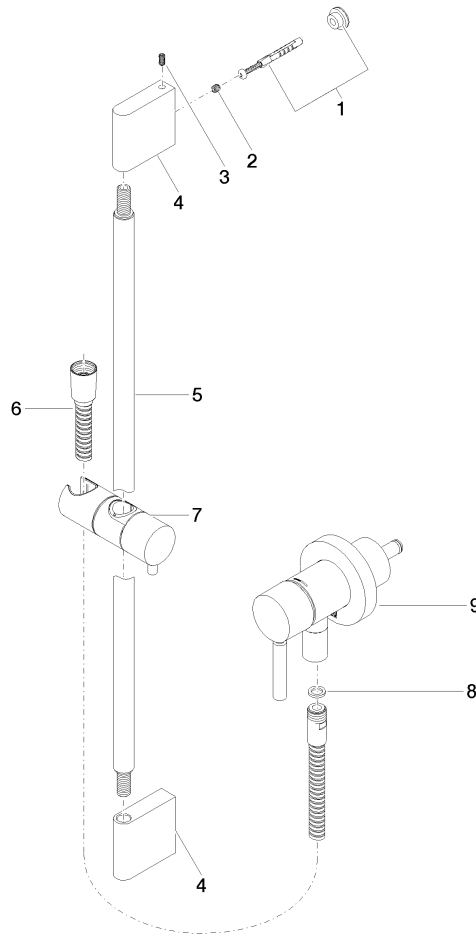

Concealed single-lever mixer with integrated shower connection with shower set - Brushed Platinum

TARA

ST 050 205 6660

Fits: TARA, META

- cover plate Ø 78 mm
 - metal shower hose 1750mm with integrated anti-twist protection
 - slide bar
 - Three or five settings: COMPACT RAIN, COMPACT SOFT FLOW, COMPACT AQUAPRESSURE FLOW, max. flow rate l/min (at 3 bar)
 - spray head Ø 100mm
- Intrinsic protection against back flow.**

Fits: TARA, META

- cover plate Ø 78 mm
- metal shower hose 1750mm with integrated anti-twist protection
- slide bar
- WRAS 2011027

This article does not include a hand shower!

Intrinsic protection against back flow.

Concealed single-lever mixer with integrated shower connection with shower set - Brushed Platinum

TARA

ST 050 205 6660

Concealed single-lever mixer with integrated shower connection with shower set - Brushed Platinum

TARA

Certificates

Belgaqua_21-025- WRAS_2011027. LGA_29569.
27_1.

ST 050 205 6660

Spare parts list

No.	Item Number	Name	Quantity used	Delivery time
1	05 17 20 726 02 90	fixing set	1	2
2	09 31 11 049 90	pin	2	2
3	04 31 11 113 00 90	pin	2	2
4	08 17 97 054-06	holder	2	10
5	90 28 22 597 00-06	holder	1	10
6	28 322 970-06	Metal shower hose 1/2" x 3/8" x 1750 mm - Brushed Platinum	1	2
7	12 580 970-06	Slide unit - Brushed Platinum	1	10
8	90 14 20 026 00 90	seal	1	2
9	36 045 660-06	Concealed single-lever mixer with cover plate with integrated shower connection - Brushed Platinum	1	10