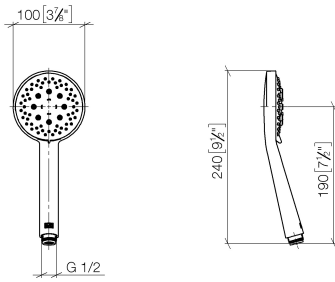

Concealed single-lever mixer with integrated shower connection with shower set - Brushed Platinum

TARA

ST 050 205 6660

Fits: TARA, META

- cover plate Ø 78 mm
 - metal shower hose 1750mm with integrated anti-twist protection
 - slide bar
 - Three or five settings: COMPACT RAIN, COMPACT SOFT FLOW, COMPACT AQUAPRESSURE FLOW, max. flow rate l/min (at 3 bar)
 - spray head Ø 100mm
- Intrinsic protection against back flow.**

TARA

ST 050 205 6660

Concealed single-lever mixer with integrated shower connection with shower set - Brushed Platinum

TARA

ST 050 205 6660

- Three or five settings: COMPACT RAIN, COMPACT SOFT FLOW, COMPACT AQUAPRESSURE FLOW, max. flow rate 15 l/min (at 3 bar)
- with anti-scale system
- spray head Ø 100mm
- 1/2" connection
- WRAS 2210003
- Function from: 7 l/min

Concealed single-lever mixer with integrated shower connection with shower set - Brushed Platinum

TARA

ST 050 205 6660

Concealed single-lever mixer with integrated shower connection with shower set - Brushed Platinum

TARA

ST 050 205 6660

Concealed single-lever mixer with integrated shower connection with shower set - Brushed Platinum

TARA

ST 050 205 6660
mm [inches]

Flow rate chart

Certificates

LGA_29984.