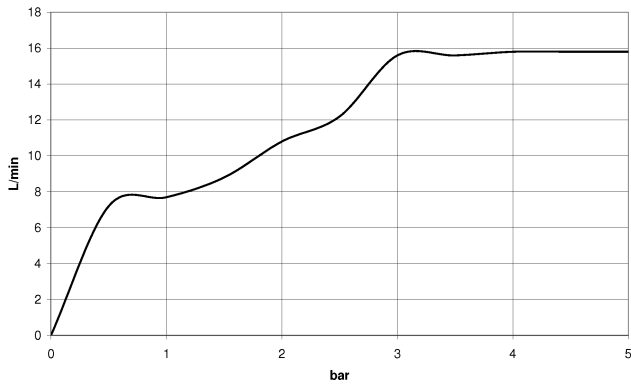

TARA

ST 050 205 6660

Concealed single-lever mixer with integrated shower connection with shower set - Brushed Platinum

TARA

ST 050 205 6660
mm [inches]

Flow rate chart

Certificates

LGA_29984.