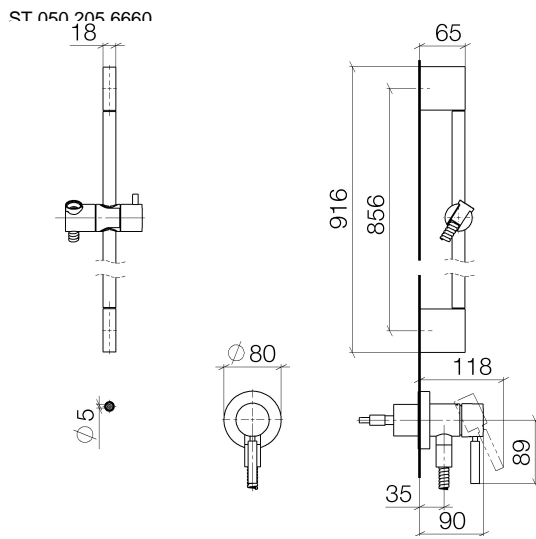

Concealed single-lever mixer with integrated shower connection with shower set - Brushed Platinum

TARA

ST 050 205 6660

Fits: TARA, META

- cover plate Ø 78 mm
 - metal shower hose 1750mm with integrated anti-twist protection
 - slide bar
 - Three or five settings: COMPACT RAIN, COMPACT SOFT FLOW, COMPACT AQUAPRESSURE FLOW, max. flow rate l/min (at 3 bar)
 - spray head Ø 100mm
- Intrinsic protection against back flow.**

TARA

ST 050 205 6660

Concealed single-lever mixer with integrated shower connection with shower set - Brushed Platinum

TARA

ST 050 205 6660
mm [inches]

Flow rate chart

Certificates

LGA_29984.

Concealed single-lever mixer with integrated shower connection with shower set - Brushed Platinum

TARA

ST 050 205 6660

Concealed single-lever mixer with integrated shower connection with shower set - Brushed Platinum

TARA

Certificates

Belgaqua_21-025- WRAS_2011027. LGA_29569.
27_1.

ST 050 205 6660

Spare parts list

No.	Item Number	Name	Quantity used	Delivery time
1	05 17 20 726 02 90	fixing set	1	2
2	09 31 11 049 90	pin	2	2
3	04 31 11 113 00 90	pin	2	2
4	08 17 97 054-06	holder	2	10
5	90 28 22 597 00-06	holder	1	10
6	28 322 970-06	Metal shower hose 1/2" x 3/8" x 1750 mm - Brushed Platinum	1	2
7	12 580 970-06	Slide unit - Brushed Platinum	1	10
8	90 14 20 026 00 90	seal	1	2
9	36 045 660-06	Concealed single-lever mixer with cover plate with integrated shower connection - Brushed Platinum	1	10