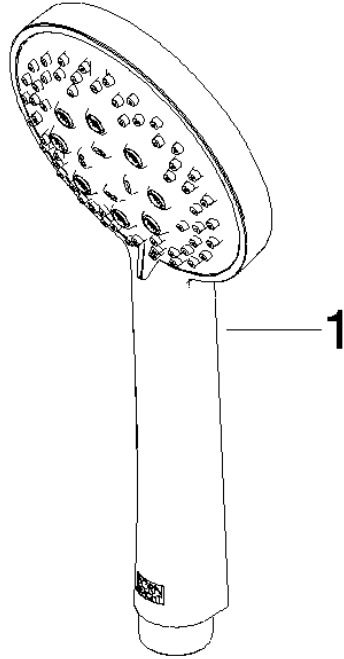

Concealed single-lever mixer with integrated shower connection with shower set - Brushed Platinum

TARA

ST 050 205 6660
Parts for other
finishes can be found
here: Chrome

Spare parts list

No.	Item Number	Name	Quantity used	Delivery time
1	09 23 01 039 90	sieve	1	2