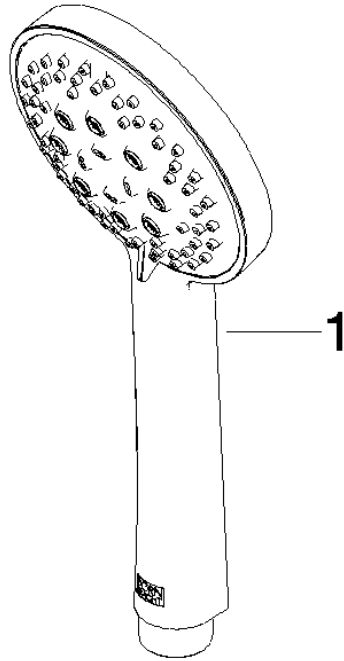

# Concealed single-lever mixer with integrated shower connection with shower set - Dark Chrome

TARA

ST 050 205 6660

Fits: TARA, META

- cover plate Ø 78 mm
  - metal shower hose 1750mm with integrated anti-twist protection
  - slide bar
  - Three or five settings: COMPACT RAIN, COMPACT SOFT FLOW, COMPACT AQUAPRESSURE FLOW, max. flow rate l/min (at 3 bar)
  - spray head Ø 100mm
- Intrinsic protection against back flow.**

---

TARA

ST 050 205 6660

**Concealed single-lever mixer with integrated shower connection with shower set - Dark Chrome**

TARA

ST 050 205 6660  
mm [inches]

**Flow rate chart**

**Certificates**

**Spare parts list**

No.	Item Number	Name	Quantity used	Delivery time
1	09 23 01 039 90	sieve	1	2

**Concealed single-lever mixer with integrated shower connection with shower set - Dark Chrome**

TARA

ST 050 205 6660

Fits: TARA, META

- cover plate Ø 78 mm
- metal shower hose 1750mm with integrated anti-twist protection
- slide bar
- WRAS 2011027

This article does not include a hand shower!

Intrinsic protection against back flow.