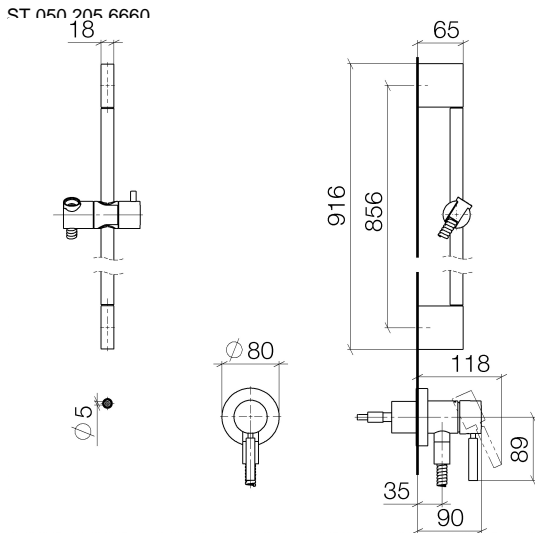

---

TARA

ST 050 205 6660

**Concealed single-lever mixer with integrated shower connection with shower set - Dark Chrome**

TARA

ST 050 205 6660  
mm [inches]

**Flow rate chart**

**Certificates**

Fits: TARA, META

- cover plate Ø 78 mm
- metal shower hose 1750mm with integrated anti-twist protection
- slide bar
- WRAS 2011027

This article does not include a hand shower!

Intrinsic protection against back flow.

Concealed single-lever mixer with integrated shower connection with shower set - Dark Chrome

---

TARA

ST 050 205 6660

Concealed single-lever mixer with integrated shower connection with shower set - Dark Chrome

TARA

Concealed single-lever mixer with integrated shower connection with shower set - Dark Chrome

---

TARA

ST 050 205 6660