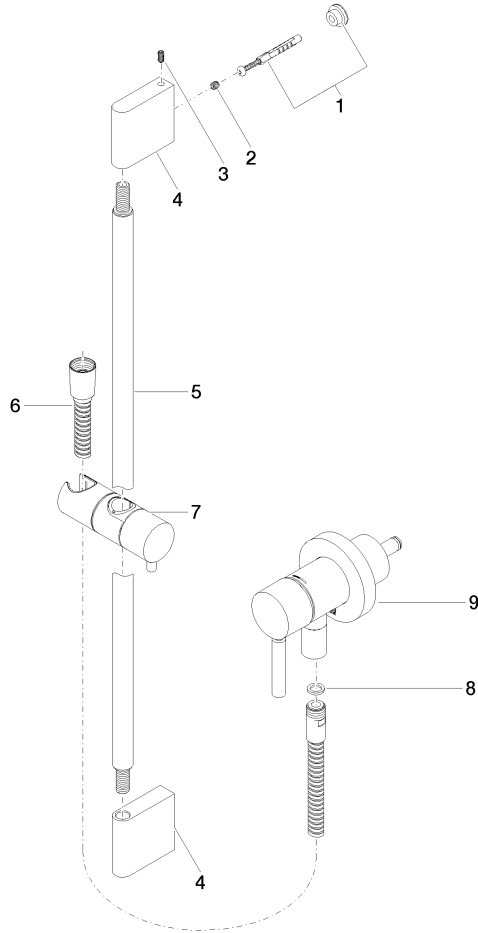

Fits: TARA, META

- cover plate Ø 78 mm
- metal shower hose 1750mm with integrated anti-twist protection
- slide bar
- WRAS 2011027

This article does not include a hand shower!

Intrinsic protection against back flow.

Concealed single-lever mixer with integrated shower connection with shower set - Dark Chrome

---

TARA

ST 050 205 6660

Concealed single-lever mixer with integrated shower connection with shower set - Dark Chrome

TARA

Concealed single-lever mixer with integrated shower connection with shower set - Dark Chrome

---

TARA

ST 050 205 6660

# Concealed single-lever mixer with integrated shower connection with shower set - Dark Chrome

TARA

ST 050 205 6660  
Parts for other  
finishes can be found  
here: [Chrome](#)

Concealed single-lever mixer with integrated shower connection with shower set - Dark Chrome