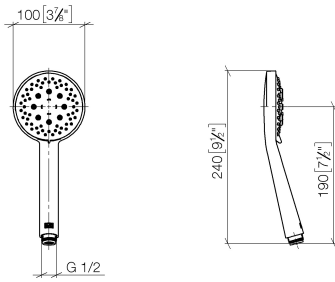

# Concealed single-lever mixer with integrated shower connection with shower set - Dark Chrome

TARA

ST 050 205 6660

Fits: TARA, META

- cover plate Ø 78 mm
  - metal shower hose 1750mm with integrated anti-twist protection
  - slide bar
  - Three or five settings: COMPACT RAIN, COMPACT SOFT FLOW, COMPACT AQUAPRESSURE FLOW, max. flow rate l/min (at 3 bar)
  - spray head Ø 100mm
- Intrinsic protection against back flow.**

---

TARA

ST 050 205 6660

**Concealed single-lever mixer with integrated shower connection with shower set - Dark Chrome**

TARA

ST 050 205 6660

- Three or five settings: COMPACT RAIN, COMPACT SOFT FLOW, COMPACT AQUAPRESSURE FLOW, max. flow rate 15 l/min (at 3 bar)
- with anti-scale system
- spray head Ø 100mm
- 1/2" connection
- WRAS 2210003
- Function from: 7 l/min

---

TARA

ST 050 205 6660

**Concealed single-lever mixer with integrated shower connection with shower set - Dark Chrome**

TARA

ST 050 205 6660  
mm [inches]

**Flow rate chart**

**Certificates**

Fits: TARA, META

- cover plate Ø 78 mm
- metal shower hose 1750mm with integrated anti-twist protection
- slide bar
- WRAS 2011027

This article does not include a hand shower!

Intrinsic protection against back flow.