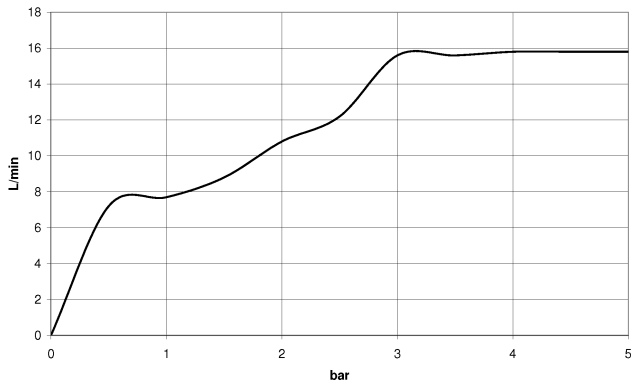

TARA

ST 050 205 6660

Concealed single-lever mixer with integrated shower connection with shower set - Brushed Bronze

TARA

ST 050 205 6660
mm [inches]

Flow rate chart

Certificates

LGA_29984.