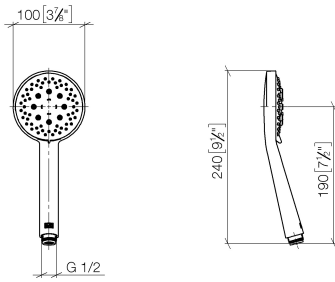

Concealed single-lever mixer with integrated shower connection with shower set - Brushed Bronze

TARA

ST 050 205 6660

Fits: TARA, META

- cover plate Ø 78 mm
- metal shower hose 1750mm with integrated anti-twist protection
- slide bar
- Three or five settings: COMPACT RAIN, COMPACT SOFT FLOW, COMPACT AQUAPRESSURE FLOW, max. flow rate l/min (at 3 bar)
- spray head Ø 100mm

Concealed single-lever mixer with integrated shower connection with shower set - Brushed Bronze

TARA

ST 050 205 6660

- Three or five settings: COMPACT RAIN, COMPACT SOFT FLOW, COMPACT AQUAPRESSURE FLOW, max. flow rate 15 l/min (at 3 bar)
- with anti-scale system
- spray head Ø 100mm
- 1/2" connection
- WRAS 2210003
- Function from: 7 l/min

Concealed single-lever mixer with integrated shower connection with shower set - Brushed Bronze

TARA

ST 050 205 6660

Concealed single-lever mixer with integrated shower connection with shower set - Brushed Bronze

TARA

ST 050 205 6660

Concealed single-lever mixer with integrated shower connection with shower set - Brushed Bronze

TARA

ST 050 205 6660
mm [inches]

Flow rate chart

Certificates

LGA_29984.