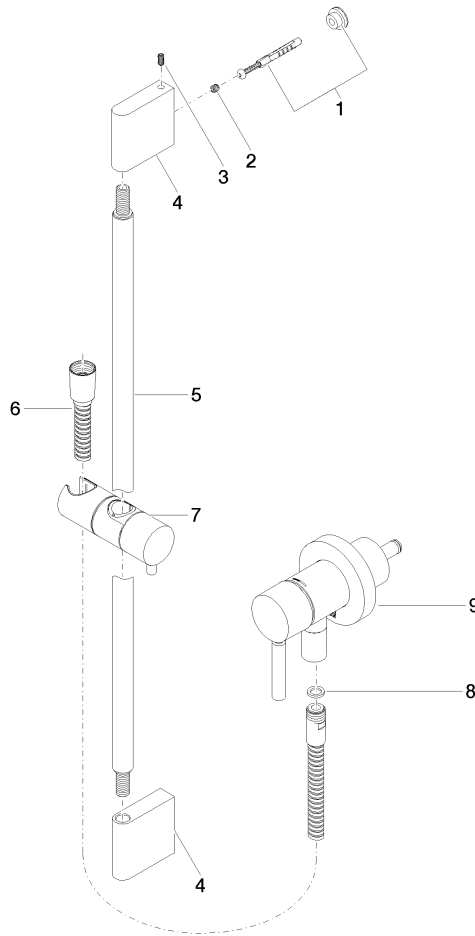

TARA

ST 050 205 6660

Fits: TARA, META

- cover plate Ø 78 mm
- metal shower hose 1750mm with integrated anti-twist protection
- slide bar
- WRAS 2011027

This article does not include a hand shower!

Intrinsic protection against back flow.

Concealed single-lever mixer with integrated shower connection with shower set - Brushed Champagne (22kt Gold)

TARA

ST 050 205 6660

Concealed single-lever mixer with integrated shower connection with shower set - Brushed Champagne (22kt Gold)

TARA

Concealed single-lever mixer with integrated shower connection with shower set - Brushed Champagne (22kt Gold)

TARA

ST 050 205 6660
Parts for other finishes can be found here: Chrome

Spare parts list

No.	Item Number	Name	Quantity used	Delivery time
1	05 17 20 726 02 90	fixing set	1	2
2	09 31 11 049 90	pin	2	2
3	04 31 11 113 00 90	pin	2	2
4	08 17 97 054-46	holder	2	30
5	90 28 22 597 00-46	holder	1	30
6	28 322 970-46	Metal shower hose 1/2" x 3/8" x 1750 mm - Brushed Champagne (22kt Gold)	1	30
7	12 580 970-46	Slide unit - Brushed Champagne (22kt Gold)	1	30
8	90 14 20 026 00 90	seal	1	2
9	36 045 660-46	Concealed single-lever mixer with cover plate with integrated shower connection - Brushed Champagne (22kt Gold)	1	30