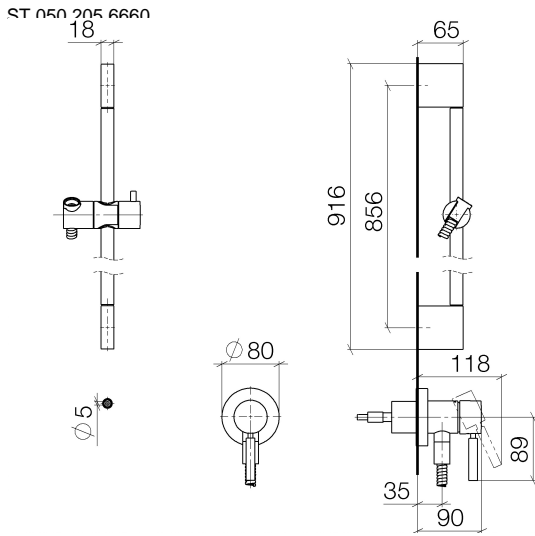

Concealed single-lever mixer with integrated shower connection with shower set - Brushed Champagne (22kt Gold)

TARA