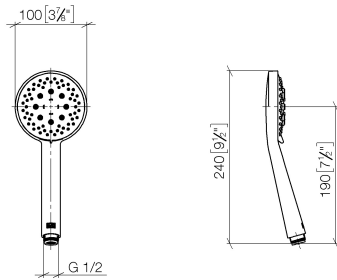

Concealed single-lever mixer with integrated shower connection with shower set - Brushed Champagne (22kt Gold)

TARA

ST 050 205 6660

Fits: TARA, META

- cover plate Ø 78 mm
 - metal shower hose 1750mm with integrated anti-twist protection
 - slide bar
 - Three or five settings: COMPACT RAIN, COMPACT SOFT FLOW, COMPACT AQUAPRESSURE FLOW, max. flow rate l/min (at 3 bar)
 - spray head Ø 100mm
- Intrinsic protection against back flow.**

TARA

ST 050 205 6660

Concealed single-lever mixer with integrated shower connection with shower set - Brushed Champagne (22kt Gold)

TARA

ST 050 205 6660

- Three or five settings: COMPACT RAIN, COMPACT SOFT FLOW, COMPACT AQUAPRESSURE FLOW, max. flow rate 15 l/min (at 3 bar)
- with anti-scale system
- spray head Ø 100mm
- 1/2" connection
- WRAS 2210003
- Function from: 7 l/min

Concealed single-lever mixer with integrated shower connection with shower set - Brushed Champagne (22kt Gold)

TARA

ST 050 205 6660

Concealed single-lever mixer with integrated shower connection with shower set - Brushed Champagne (22kt Gold)

TARA

ST 050 205 6660

Concealed single-lever mixer with integrated shower connection with shower set - Brushed Champagne (22kt Gold)

TARA

ST 050 205 6660
mm [inches]

Flow rate chart

Certificates

LGA_29984.