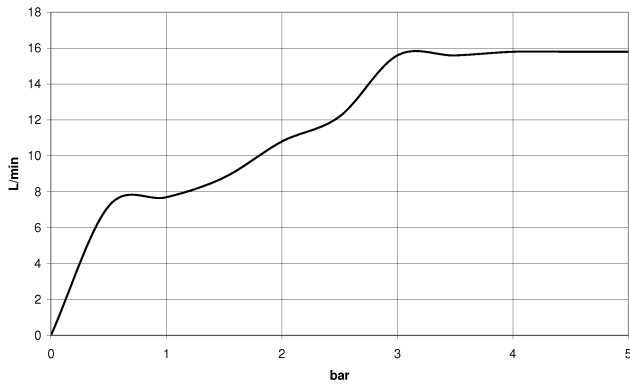

TARA

ST 050 205 6660

Concealed single-lever mixer with integrated shower connection with shower set - Brushed Champagne (22kt Gold)

TARA

ST 050 205 6660
mm [inches]

Flow rate chart

Certificates

LGA_29984.