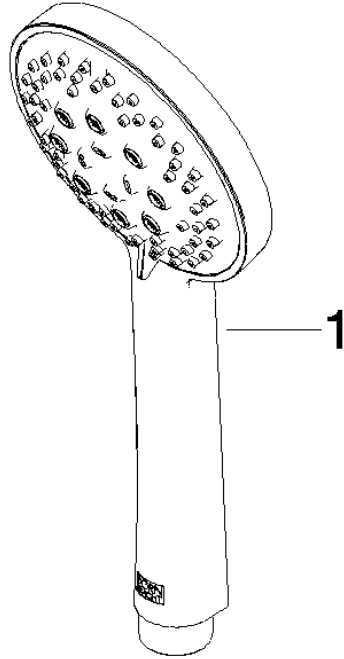

Concealed single-lever mixer with integrated shower connection with shower set - Brushed Champagne (22kt Gold)

TARA

ST 050 205 6660
Parts for other
finishes can be found
here: [Chrome](#)

Spare parts list

No.	Item Number	Name	Quantity used	Delivery time
1	09 23 01 039 90	sieve	1	2