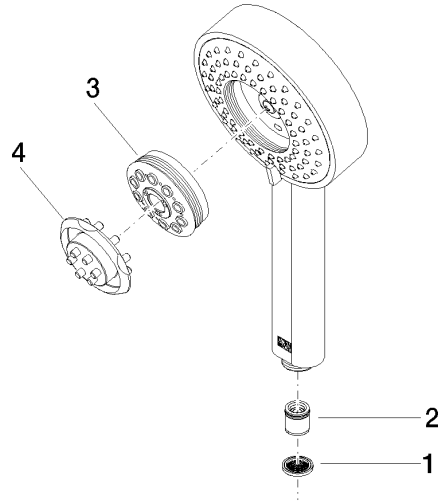

Concealed single-lever mixer with integrated shower connection with shower set - Platinum

ST 050 205 7979
Parts for other
finishes can be found
here: Chrome

Spare parts list

No.	Item Number	Name	Quantity used	Delivery time
1	09 23 01 039 90	sieve	1	2
2	09 23 01 046 90	back-flow preventer	1	2
3	04 12 11 071 00 90	shower	1	2
4	09 30 09 022 90	key	1	2