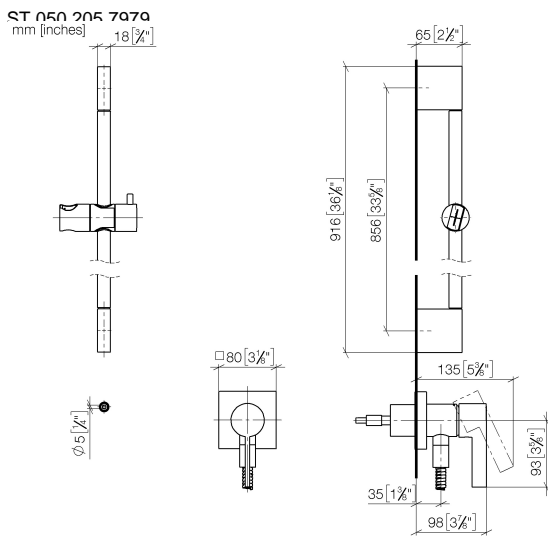

Concealed single-lever mixer with integrated shower connection with shower set - Platinum

IMO

ST 050 205 7979

Fits: IMO, MEM, CL.1

- cover plate 80 x 80 mm
 - metal shower hose 1750mm with integrated anti-twist protection
 - slide bar
 - Pipe diameter 18 mm
 - Four settings: COMPACT RAIN, COMPACT SOFT FLOW, COMPACT AQUAPRESSURE FLOW, COMPACT CASCADE, max. flow rate l/min (at 3 bar)
 - spray head Ø 120mm
- Intrinsic protection against back flow.**

IMO

ST 050 205 7979

Concealed single-lever mixer with integrated shower connection with shower set - Platinum

IMO

ST 050 205 7979

- Four settings: COMPACT RAIN, COMPACT SOFT FLOW, COMPACT AQUAPRESSURE FLOW, COMPACT CASCADE, max. flow rate 15 l/min (at 3 bar)
- with anti-scale system
- spray head Ø 120mm
- 1/2" connection

Concealed single-lever mixer with integrated shower connection with shower set - Platinum

IMO

ST 050 205 7070
mm [inches]

Flow rate chart

Certificates

LGA_29980.

Concealed single-lever mixer with integrated shower connection with shower set - Platinum

Concealed single-lever mixer with integrated shower connection with shower set - Platinum

IMO

ST 050 205 7979

Certificates

Belgaqua_21-025- WRAS_2011027. LGA_29569.
27_1.

ST 050 205 7979

Spare parts list

No.	Item Number	Name	Quantity used	Delivery time
1	05 17 20 726 02 90	fixing set	1	2
2	09 31 11 049 90	pin	2	2
3	04 31 11 113 00 90	pin	2	2
4	08 17 97 054-08	holder	2	40
5	90 28 22 597 00-08	holder	1	-
Spare part can no longer be ordered, please order the replacement item				
6	28 322 970-08	Metal shower hose 1/2" x 3/8" x 1750 mm - Platinum	1	40
7	12 580 970-08	Slide unit - Platinum	1	40
8	90 14 20 026 00 90	seal	1	2
9	36 045 970-08	Concealed single-lever mixer with cover plate with integrated shower connection - Platinum	1	40