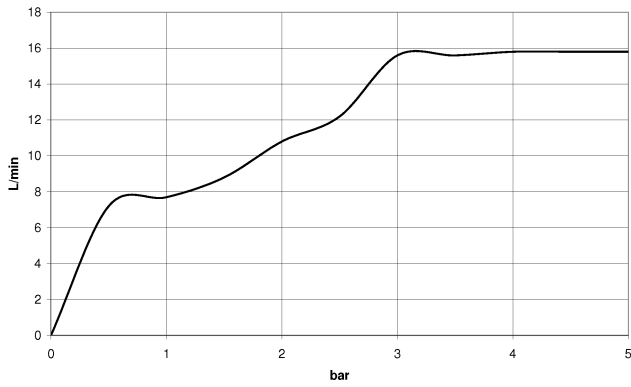

IMO

ST 050 205 7979

Concealed single-lever mixer with integrated shower connection with shower set - Platinum

IMO

ST 050 205 7979

- Four settings: COMPACT RAIN, COMPACT SOFT FLOW, COMPACT AQUAPRESSURE FLOW, COMPACT CASCADE, max. flow rate 15 l/min (at 3 bar)
- with anti-scale system
- spray head Ø 120mm
- 1/2" connection

Concealed single-lever mixer with integrated shower connection with shower set - Platinum

IMO

ST 050 205 7070
mm [inches]

Flow rate chart

Certificates

LGA_29980.

Concealed single-lever mixer with integrated shower connection with shower set - Platinum