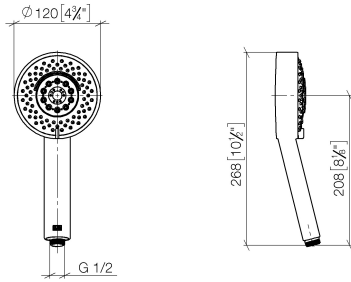

Concealed single-lever mixer with integrated shower connection with shower set - Platinum

IMO

ST 050 205 7979

Fits: IMO, MEM, CL.1

- cover plate 80 x 80 mm
 - metal shower hose 1750mm with integrated anti-twist protection
 - slide bar
 - Pipe diameter 18 mm
 - Four settings: COMPACT RAIN, COMPACT SOFT FLOW, COMPACT AQUAPRESSURE FLOW, COMPACT CASCADE, max. flow rate l/min (at 3 bar)
 - spray head Ø 120mm
- Intrinsic protection against back flow.**

IMO

ST 050 205 7979

Concealed single-lever mixer with integrated shower connection with shower set - Platinum

IMO

ST 050 205 7979

- Four settings: COMPACT RAIN, COMPACT SOFT FLOW, COMPACT AQUAPRESSURE FLOW, COMPACT CASCADE, max. flow rate 15 l/min (at 3 bar)
- with anti-scale system
- spray head Ø 120mm
- 1/2" connection

Concealed single-lever mixer with integrated shower connection with shower set - Platinum

IMO

ST 050 205 7070
mm [inches]

Flow rate chart

Certificates

LGA_29980.

Concealed single-lever mixer with integrated shower connection with shower set - Platinum

Concealed single-lever mixer with integrated shower connection with shower set - Platinum

IMO

ST 050 205 7979

Fits: IMO, MEM, CL.1

- cover plate 80 x 80 mm
- metal shower hose 1750mm with integrated anti-twist protection
- slide bar
- Pipe diameter 18 mm