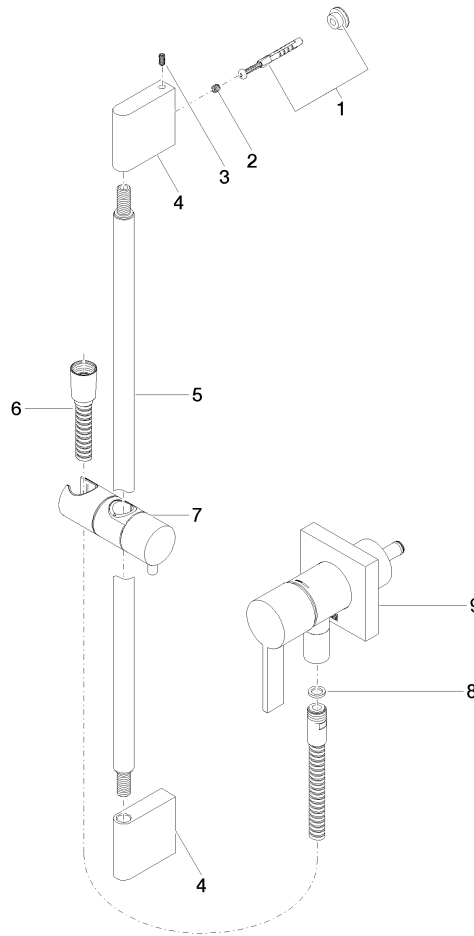

Concealed single-lever mixer with integrated shower connection with shower set - Platinum

IMO

ST 050 205 7979

Fits: IMO, MEM, CL.1

- cover plate 80 x 80 mm
 - metal shower hose 1750mm with integrated anti-twist protection
 - slide bar
 - Pipe diameter 18 mm
 - Four settings: COMPACT RAIN, COMPACT SOFT FLOW, COMPACT AQUAPRESSURE FLOW, COMPACT CASCADE, max. flow rate l/min (at 3 bar)
 - spray head Ø 120mm
- Intrinsic protection against back flow.**

Concealed single-lever mixer with integrated shower connection with shower set - Platinum

IMO

ST 050 205 7979

Fits: IMO, MEM, CL.1

- cover plate 80 x 80 mm
- metal shower hose 1750mm with integrated anti-twist protection
- slide bar
- Pipe diameter 18 mm

Concealed single-lever mixer with integrated shower connection with shower set - Platinum

IMO

ST 050 205 7979

Certificates

Belgaqua_21-025- WRAS_2011027. LGA_29569.
27_1.

ST 050 205 7979

Spare parts list

No.	Item Number	Name	Quantity used	Delivery time
1	05 17 20 726 02 90	fixing set	1	2
2	09 31 11 049 90	pin	2	2
3	04 31 11 113 00 90	pin	2	2
4	08 17 97 054-08	holder	2	40
5	90 28 22 597 00-08	holder	1	-
Spare part can no longer be ordered, please order the replacement item				
6	28 322 970-08	Metal shower hose 1/2" x 3/8" x 1750 mm - Platinum	1	40
7	12 580 970-08	Slide unit - Platinum	1	40
8	90 14 20 026 00 90	seal	1	2
9	36 045 970-08	Concealed single-lever mixer with cover plate with integrated shower connection - Platinum	1	40