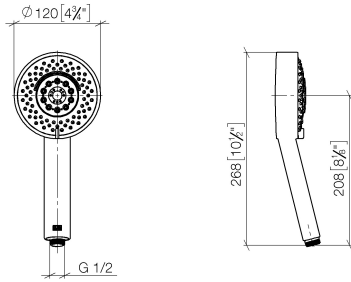

Concealed single-lever mixer with integrated shower connection with shower set - Brushed Champagne (22kt Gold)

IMO

ST 050 205 7979

Fits: IMO, MEM, CL.1

- cover plate 80 x 80 mm
 - metal shower hose 1750mm with integrated anti-twist protection
 - slide bar
 - Pipe diameter 18 mm
 - Four settings: COMPACT RAIN, COMPACT SOFT FLOW, COMPACT AQUAPRESSURE FLOW, COMPACT CASCADE, max. flow rate l/min (at 3 bar)
 - spray head Ø 120mm
- Intrinsic protection against back flow.**

Concealed single-lever mixer with integrated shower connection with shower set - Brushed Champagne (22kt Gold)

IMO

ST 050 205 7979

- Four settings: COMPACT RAIN, COMPACT SOFT FLOW, COMPACT AQUAPRESSURE FLOW, COMPACT CASCADE, max. flow rate 15 l/min (at 3 bar)
- with anti-scale system
- spray head Ø 120mm
- 1/2" connection

IMO

ST 050 205 7979

Concealed single-lever mixer with integrated shower connection with shower set - Brushed Champagne (22kt Gold)

ST 050 205 7070
mm [inches]

Flow rate chart

Certificates

LGA_29980.

Concealed single-lever mixer with integrated shower connection with shower set - Brushed Champagne (22kt Gold)

Concealed single-lever mixer with integrated shower connection with shower set - Brushed Champagne (22kt Gold)

IMO

ST 050 205 7979

Fits: IMO, MEM, CL.1

- cover plate 80 x 80 mm
- metal shower hose 1750mm with integrated anti-twist protection
- slide bar
- Pipe diameter 18 mm