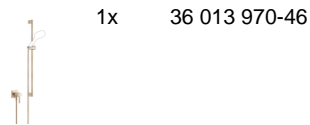

Concealed single-lever mixer with integrated shower connection with shower set - Brushed Champagne (22kt Gold)

IMO

ST 050 205 7979

Fits: IMO, MEM, CL.1

- cover plate 80 x 80 mm
 - metal shower hose 1750mm with integrated anti-twist protection
 - slide bar
 - Pipe diameter 18 mm
 - Four settings: COMPACT RAIN, COMPACT SOFT FLOW, COMPACT AQUAPRESSURE FLOW, COMPACT CASCADE, max. flow rate l/min (at 3 bar)
 - spray head Ø 120mm
- Intrinsic protection against back flow.**

	Brushed Champagne (22kt Gold)	ST 050 205 7979-46
	Chrome	ST 050 205 7979-00
	Brushed Platinum	ST 050 205 7979-06
	Platinum	ST 050 205 7979-08
	Dark Chrome	ST 050 205 7979-19
	Brushed Durabronze (23kt Gold)	ST 050 205 7979-28
	Champagne (22kt Gold)	ST 050 205 7979-47
	Brushed Chrome	ST 050 205 7979-93
	Brushed Dark Platinum	ST 050 205 7979-99

Individual components of this set

You need the following components for this set

Concealed single-lever mixer with integrated shower connection with shower set - Brushed Champagne (22kt Gold)

IMO

ST 050 205 7979

Concealed single-lever mixer with integrated shower connection with shower set - Brushed Champagne (22kt Gold)

IMO

ST 050 205 7979

- Four settings: COMPACT RAIN, COMPACT SOFT FLOW, COMPACT AQUAPRESSURE FLOW, COMPACT CASCADE, max. flow rate 15 l/min (at 3 bar)
- with anti-scale system
- spray head Ø 120mm
- 1/2" connection