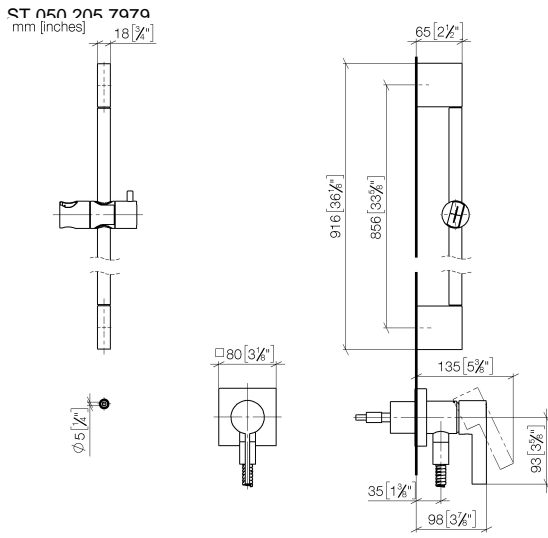

Concealed single-lever mixer with integrated shower connection with shower set - Brushed Champagne (22kt Gold)

IMO

ST 050 205 7979

Fits: IMO, MEM, CL.1

- cover plate 80 x 80 mm
 - metal shower hose 1750mm with integrated anti-twist protection
 - slide bar
 - Pipe diameter 18 mm
 - Four settings: COMPACT RAIN, COMPACT SOFT FLOW, COMPACT AQUAPRESSURE FLOW, COMPACT CASCADE, max. flow rate l/min (at 3 bar)
 - spray head Ø 120mm
- Intrinsic protection against back flow.**

IMO

ST 050 205 7979

Concealed single-lever mixer with integrated shower connection with shower set - Brushed Champagne (22kt Gold)

ST 050 205 7070
mm [inches]

Flow rate chart

Certificates

LGA_29980.

Concealed single-lever mixer with integrated shower connection with shower set - Brushed Champagne (22kt Gold)

Concealed single-lever mixer with integrated shower connection with shower set - Brushed Champagne (22kt Gold)

IMO

ST 050 205 7979

Fits: IMO, MEM, CL.1

- cover plate 80 x 80 mm
- metal shower hose 1750mm with integrated anti-twist protection
- slide bar
- Pipe diameter 18 mm

Concealed single-lever mixer with integrated shower connection with shower set - Brushed Champagne (22kt Gold)

ST 050 205 7979
Parts for other finishes can be found here: Chrome

Spare parts list

No.	Item Number	Name	Quantity used	Delivery time
1	05 17 20 726 02 90	fixing set	1	2
2	09 31 11 049 90	pin	2	2
3	04 31 11 113 00 90	pin	2	2
4	08 17 97 054-46	holder	2	30
5	90 28 22 597 00-46	holder	1	30
6	28 322 970-46	Metal shower hose 1/2" x 3/8" x 1750 mm - Brushed Champagne (22kt Gold)	1	30
7	12 580 970-46	Slide unit - Brushed Champagne (22kt Gold)	1	30
8	90 14 20 026 00 90	seal	1	2
9	36 045 970-46	Concealed single-lever mixer with cover plate with integrated shower connection - Brushed Champagne (22kt Gold)	1	30