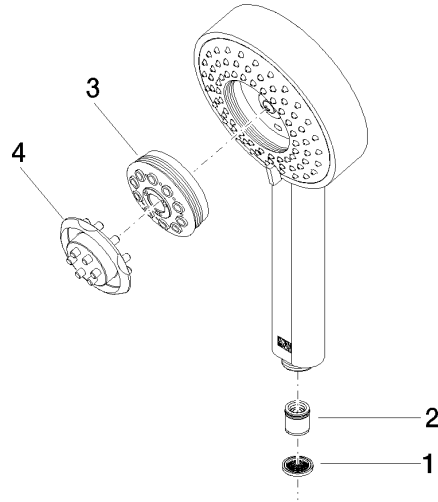

Concealed single-lever mixer with integrated shower connection with shower set - Brushed Champagne (22kt Gold)

ST 050 205 7979
Parts for other
finishes can be found
here: [Chrome](#)

Spare parts list

No.	Item Number	Name	Quantity used	Delivery time
1	09 23 01 039 90	sieve	1	2
2	09 23 01 046 90	back-flow preventer	1	2
3	04 12 11 071 00 90	shower	1	2
4	09 30 09 022 90	key	1	2