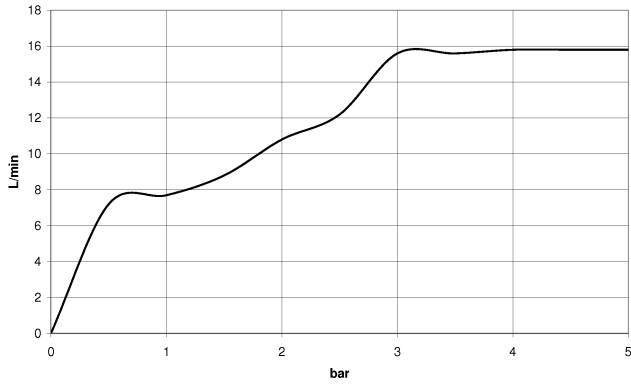

Concealed single-lever mixer with integrated shower connection with shower set - Brushed Champagne (22kt Gold)

IMO

ST 050 205 7979

- Four settings: COMPACT RAIN, COMPACT SOFT FLOW, COMPACT AQUAPRESSURE FLOW, COMPACT CASCADE, max. flow rate 15 l/min (at 3 bar)
- with anti-scale system
- spray head Ø 120mm
- 1/2" connection

IMO

ST 050 205 7979

Concealed single-lever mixer with integrated shower connection with shower set - Brushed Champagne (22kt Gold)

ST 050 205 7070
mm [inches]

Flow rate chart

Certificates

LGA_29980.

Concealed single-lever mixer with integrated shower connection with shower set - Brushed Champagne (22kt Gold)