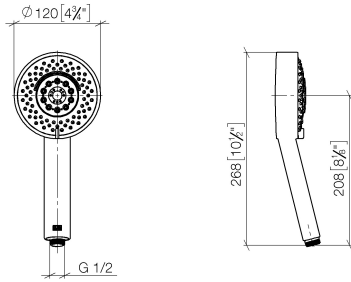

Concealed single-lever mixer with integrated shower connection with shower set - Brushed Dark Platinum

IMO

ST 050 205 7979

Fits: IMO, MEM, CL.1

- cover plate 80 x 80 mm
 - metal shower hose 1750mm with integrated anti-twist protection
 - slide bar
 - Pipe diameter 18 mm
 - Four settings: COMPACT RAIN, COMPACT SOFT FLOW, COMPACT AQUAPRESSURE FLOW, COMPACT CASCADE, max. flow rate l/min (at 3 bar)
 - spray head Ø 120mm
- Intrinsic protection against back flow.**

IMO

ST 050 205 7979

Concealed single-lever mixer with integrated shower connection with shower set - Brushed Dark Platinum

IMO

ST 050 205 7979

- Four settings: COMPACT RAIN, COMPACT SOFT FLOW, COMPACT AQUAPRESSURE FLOW, COMPACT CASCADE, max. flow rate 15 l/min (at 3 bar)
- with anti-scale system
- spray head Ø 120mm
- 1/2" connection

IMO

ST 050 205 7979

Concealed single-lever mixer with integrated shower connection with shower set - Brushed Dark Platinum

ST 050 205 7070
mm [inches]

Flow rate chart

Certificates

LGA_29980.

Concealed single-lever mixer with integrated shower connection with shower set - Brushed Dark Platinum

Concealed single-lever mixer with integrated shower connection with shower set - Brushed Dark Platinum

IMO

ST 050 205 7979

Fits: IMO, MEM, CL.1

- cover plate 80 x 80 mm
- metal shower hose 1750mm with integrated anti-twist protection
- slide bar
- Pipe diameter 18 mm