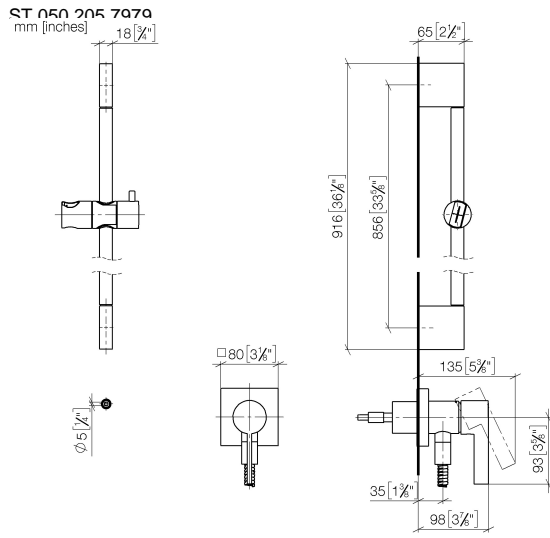

Concealed single-lever mixer with integrated shower connection with shower set - Brushed Dark Platinum

IMO

Certificates

Belgaqua_21-025- WRAS_2011027. LGA_29569.
27_1.