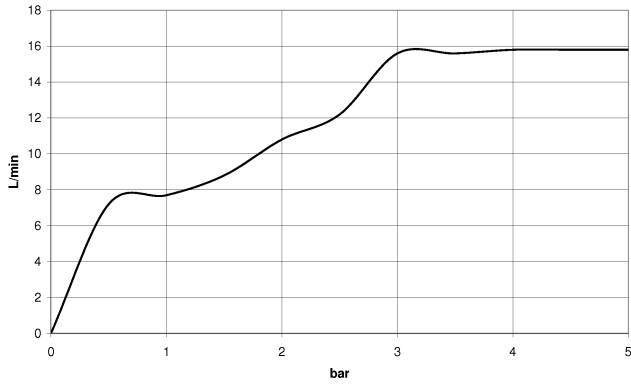

IMO

ST 050 205 7979

Concealed single-lever mixer with integrated shower connection with shower set - Brushed Dark Platinum

ST 050 205 7070
mm [inches]

Flow rate chart

Certificates

LGA_29980.

Concealed single-lever mixer with integrated shower connection with shower set - Brushed Dark Platinum