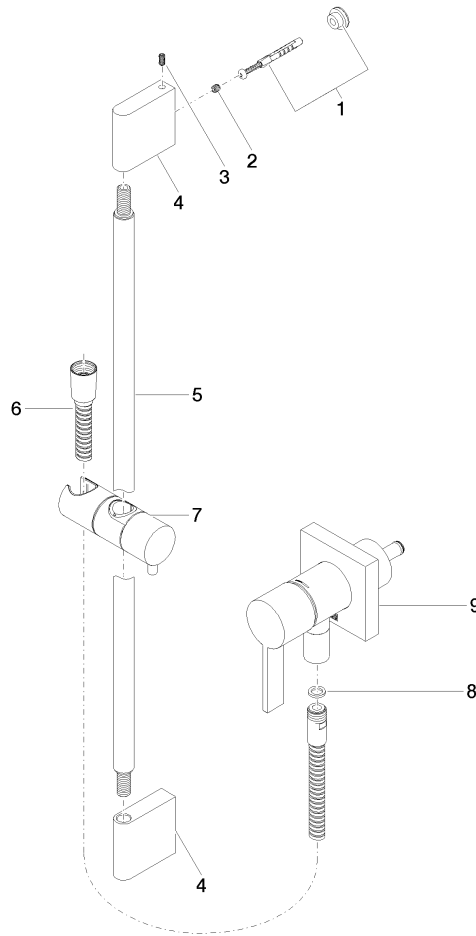

Concealed single-lever mixer with integrated shower connection with shower set - Brushed Dark Platinum

IMO

ST 050 205 7979

Fits: IMO, MEM, CL.1

- cover plate 80 x 80 mm
 - metal shower hose 1750mm with integrated anti-twist protection
 - slide bar
 - Pipe diameter 18 mm
 - Four settings: COMPACT RAIN, COMPACT SOFT FLOW, COMPACT AQUAPRESSURE FLOW, COMPACT CASCADE, max. flow rate l/min (at 3 bar)
 - spray head Ø 120mm
- Intrinsic protection against back flow.**

Concealed single-lever mixer with integrated shower connection with shower set - Brushed Dark Platinum

IMO

ST 050 205 7979

Fits: IMO, MEM, CL.1

- cover plate 80 x 80 mm
- metal shower hose 1750mm with integrated anti-twist protection
- slide bar
- Pipe diameter 18 mm

IMO

ST 050 205 7979

Concealed single-lever mixer with integrated shower connection with shower set - Brushed Dark Platinum

IMO

Certificates

Belgaqua_21-025- WRAS_2011027. LGA_29569.
27_1.

ST 050 205 7979

Spare parts list

No.	Item Number	Name	Quantity used	Delivery time
1	05 17 20 726 02 90	fixing set	1	2
2	09 31 11 049 90	pin	2	2
3	04 31 11 113 00 90	pin	2	2
4	08 17 97 054-99	holder	2	30
5	90 28 22 597 00-99	holder	1	30
6	28 322 970-99	Metal shower hose 1/2" x 3/8" x 1750 mm - Brushed Dark Platinum	1	2
7	12 580 970-99	Slide unit - Brushed Dark Platinum	1	30
8	90 14 20 026 00 90	seal	1	2
9	36 045 970-99	Concealed single-lever mixer with cover plate with integrated shower connection - Brushed Dark Platinum	1	30