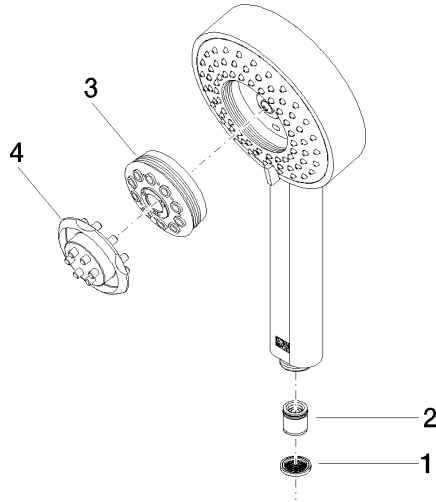

Concealed single-lever mixer with integrated shower connection with shower set - Brushed Dark Platinum

ST 050 205 7979
Parts for other
finishes can be found
here: Chrome

Spare parts list

No.	Item Number	Name	Quantity used	Delivery time
1	09 23 01 039 90	sieve	1	2
2	09 23 01 046 90	back-flow preventer	1	2
3	04 12 11 071 00 90	shower	1	2
4	09 30 09 022 90	key	1	2