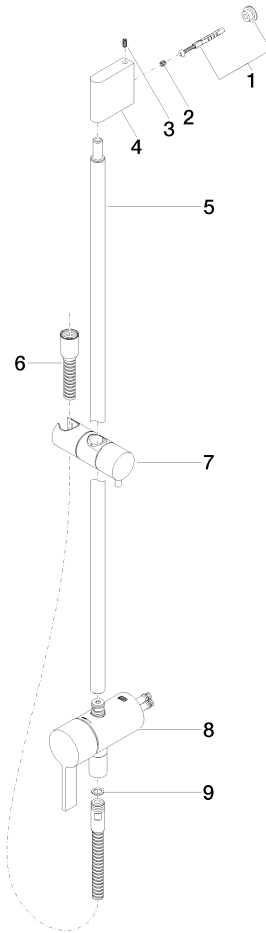

Concealed single-lever mixer with integrated shower connection with shower set - Brushed Champagne (22kt Gold)

ST 050 206 0979

Parts for other finishes can be found here: [Chrome](#)

Spare parts list

No.	Item Number	Name	Quantity used	Delivery time
1	05 17 20 726 02 90	fixing set	1	2
2	09 31 11 049 90	pin	2	2
3	04 31 11 113 00 90	pin	2	2
4	08 17 97 054-46	holder	1	30
5	90 28 22 782 00-46	pipe	1	30
6	28 322 970-46	Metal shower hose 1/2" x 3/8" x 1750 mm - Brushed Champagne (22kt Gold)	1	30
7	12 580 970-46	Slide unit - Brushed Champagne (22kt Gold)	1	30
8	90 19 97 002 00-46	connection	1	30
9	90 14 20 026 00 90	seal	1	2