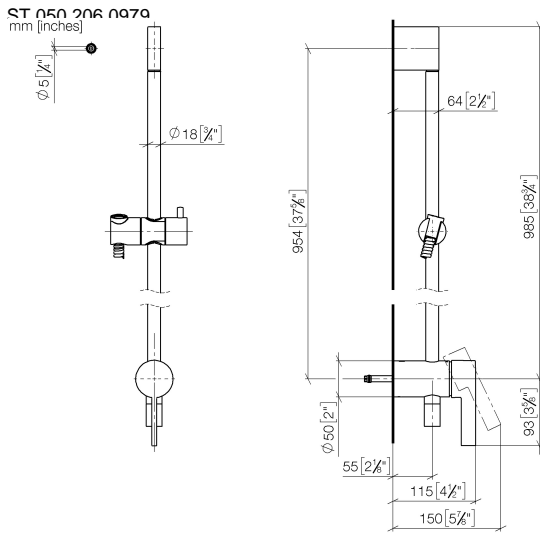

Concealed single-lever mixer with integrated shower connection with shower set - Brushed Champagne (22kt Gold)