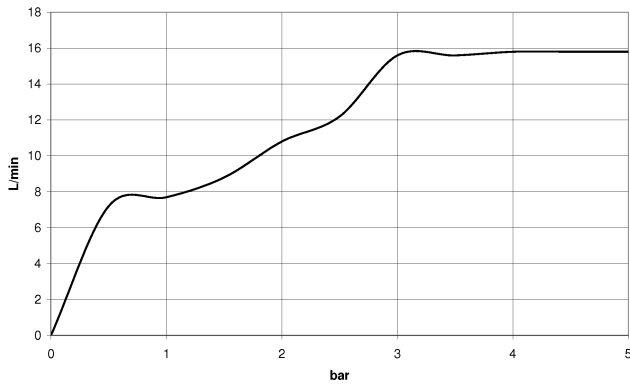

**Concealed single-lever mixer with integrated shower connection with shower set - Brushed Champagne (22kt Gold)**

IMO

ST 050 206 0979

- Three or five settings: COMPACT RAIN, COMPACT SOFT FLOW, COMPACT AQUAPRESSURE FLOW, max. flow rate 15 l/min (at 3 bar)
- with anti-scale system
- spray head Ø 100mm
- 1/2" connection
- WRAS 2210003
- Function from: 7 l/min

---

IMO

ST 050 206 0979

**Concealed single-lever mixer with integrated shower connection with shower set - Brushed Champagne (22kt Gold)**

ST 050 206 0070  
mm [inches]

**Flow rate chart**

**Certificates**

LGA\_29984.