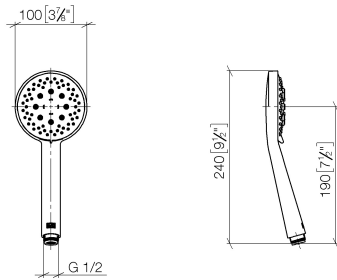

Concealed single-lever mixer with integrated shower connection with shower set - Brushed Champagne (22kt Gold)

IMO

ST 050 206 0979

- metal shower hose 1750mm with integrated anti-twist protection
  - slide bar
  - Pipe diameter 18 mm
  - Hand shower: Three or five settings: COMPACT RAIN, COMPACT SOFT FLOW, COMPACT AQUAPRESSURE FLOW, max. flow rate 15 l/min (at 3 bar)
  - spray head Ø 100mm
- Intrinsic protection against back flow.**

**Concealed single-lever mixer with integrated shower connection with shower set - Brushed Champagne (22kt Gold)**

IMO

ST 050 206 0979

- Three or five settings: COMPACT RAIN, COMPACT SOFT FLOW, COMPACT AQUAPRESSURE FLOW, max. flow rate 15 l/min (at 3 bar)
- with anti-scale system
- spray head Ø 100mm
- 1/2" connection
- WRAS 2210003
- Function from: 7 l/min

Concealed single-lever mixer with integrated shower connection with shower set - Brushed Champagne (22kt Gold)

---

IMO

ST 050 206 0979

Concealed single-lever mixer with integrated shower connection with shower set - Brushed Champagne (22kt Gold)

---

IMO

ST 050 206 0979

**Concealed single-lever mixer with integrated shower connection with shower set - Brushed Champagne (22kt Gold)**

ST 050 206 0070  
mm [inches]

**Flow rate chart**

**Certificates**

LGA\_29984.