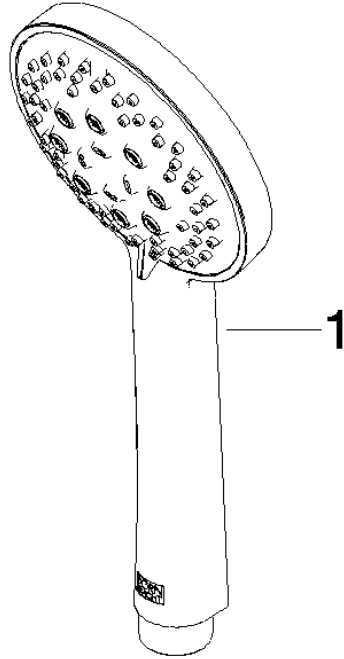

Concealed single-lever mixer with integrated shower connection with shower set - Brushed Champagne (22kt Gold)

IMO

ST 050 206 0979
Parts for other
finishes can be found
here: Chrome

Spare parts list

No.	Item Number	Name	Quantity used	Delivery time
1	09 23 01 039 90	sieve	1	2