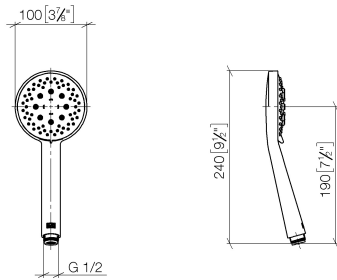

# Concealed single-lever mixer with integrated shower connection with shower set - Champagne (22kt Gold)

IMO

ST 050 206 0979

- metal shower hose 1750mm with integrated anti-twist protection
  - slide bar
  - Pipe diameter 18 mm
  - Hand shower: Three or five settings: COMPACT RAIN, COMPACT SOFT FLOW, COMPACT AQUAPRESSURE FLOW, max. flow rate 15 l/min (at 3 bar)
  - spray head Ø 100mm
- Intrinsic protection against back flow.**

---

IMO

ST 050 206 0979

**Concealed single-lever mixer with integrated shower connection with shower set - Champagne (22kt Gold)**

IMO

ST 050 206 0979

- Three or five settings: COMPACT RAIN, COMPACT SOFT FLOW, COMPACT AQUAPRESSURE FLOW, max. flow rate 15 l/min (at 3 bar)
- with anti-scale system
- spray head Ø 100mm
- 1/2" connection
- WRAS 2210003
- Function from: 7 l/min

---

IMO

ST 050 206 0979

**Concealed single-lever mixer with integrated shower connection with shower set - Champagne (22kt Gold)**

ST 050 206 0070  
mm [inches]

**Flow rate chart**

**Certificates**

LGA\_29984.

ST 050 206 0979

- metal shower hose 1750mm with integrated anti-twist protection
- slide bar
- Pipe diameter 18 mm
- WRAS 2011027

This article does not include a hand shower!  
Intrinsic protection against back flow.