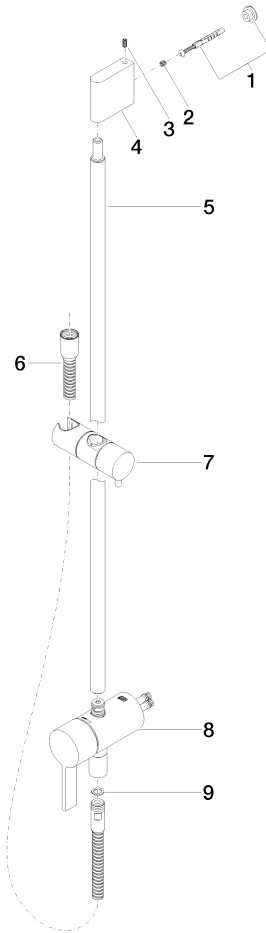

# Concealed single-lever mixer with integrated shower connection with shower set - Champagne (22kt Gold)

IMO

ST 050 206 0979

- metal shower hose 1750mm with integrated anti-twist protection
  - slide bar
  - Pipe diameter 18 mm
  - Hand shower: Three or five settings: COMPACT RAIN, COMPACT SOFT FLOW, COMPACT AQUAPRESSURE FLOW, max. flow rate 15 l/min (at 3 bar)
  - spray head Ø 100mm
- Intrinsic protection against back flow.**

ST 050 206 0979

- metal shower hose 1750mm with integrated anti-twist protection
- slide bar
- Pipe diameter 18 mm
- WRAS 2011027

This article does not include a hand shower!  
Intrinsic protection against back flow.

Concealed single-lever mixer with integrated shower connection with shower set - Champagne (22kt Gold)

---

IMO

ST 050 206 0979

**Concealed single-lever mixer with integrated shower connection with shower set - Champagne (22kt Gold)**

IMO

**Concealed single-lever mixer with integrated shower connection with shower set - Champagne (22kt Gold)**

ST 050 206 0979

Parts for other finishes can be found here: [Chrome](#)

**Spare parts list**

No.	Item Number	Name	Quantity used	Delivery time
1	05 17 20 726 02 90	fixing set	1	2
2	09 31 11 049 90	pin	2	2
3	04 31 11 113 00 90	pin	2	2
4	08 17 97 054-47	holder	1	30
5	90 28 22 782 00-47	pipe	1	30
6	28 322 970-47	Metal shower hose 1/2" x 3/8" x 1750 mm - Champagne (22kt Gold)	1	30
7	12 580 970-47	Slide unit - Champagne (22kt Gold)	1	30
8	90 19 97 002 00-47	connection	1	30
9	90 14 20 026 00 90	seal	1	2