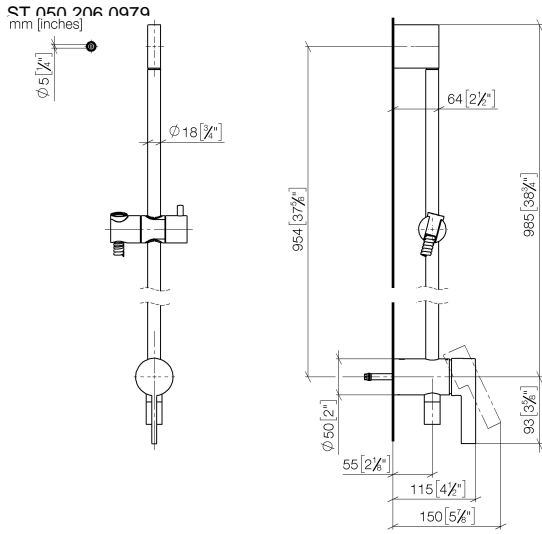

# Concealed single-lever mixer with integrated shower connection with shower set - Champagne (22kt Gold)

IMO

ST 050 206 0979

- metal shower hose 1750mm with integrated anti-twist protection
  - slide bar
  - Pipe diameter 18 mm
  - Hand shower: Three or five settings: COMPACT RAIN, COMPACT SOFT FLOW, COMPACT AQUAPRESSURE FLOW, max. flow rate 15 l/min (at 3 bar)
  - spray head Ø 100mm
- Intrinsic protection against back flow.**

---

IMO

ST 050 206 0979

**Concealed single-lever mixer with integrated shower connection with shower set - Champagne (22kt Gold)**

ST 050 206 0070  
mm [inches]

**Flow rate chart**

**Certificates**

LGA\_29984.

ST 050 206 0979

- metal shower hose 1750mm with integrated anti-twist protection
- slide bar
- Pipe diameter 18 mm
- WRAS 2011027

This article does not include a hand shower!  
Intrinsic protection against back flow.

IMO

**Concealed single-lever mixer with integrated shower connection with shower set - Champagne (22kt Gold)**

ST 050 206 0979

Parts for other finishes can be found here: [Chrome](#)

**Spare parts list**

No.	Item Number	Name	Quantity used	Delivery time
1	05 17 20 726 02 90	fixing set	1	2
2	09 31 11 049 90	pin	2	2
3	04 31 11 113 00 90	pin	2	2
4	08 17 97 054-47	holder	1	30
5	90 28 22 782 00-47	pipe	1	30
6	28 322 970-47	Metal shower hose 1/2" x 3/8" x 1750 mm - Champagne (22kt Gold)	1	30
7	12 580 970-47	Slide unit - Champagne (22kt Gold)	1	30
8	90 19 97 002 00-47	connection	1	30
9	90 14 20 026 00 90	seal	1	2