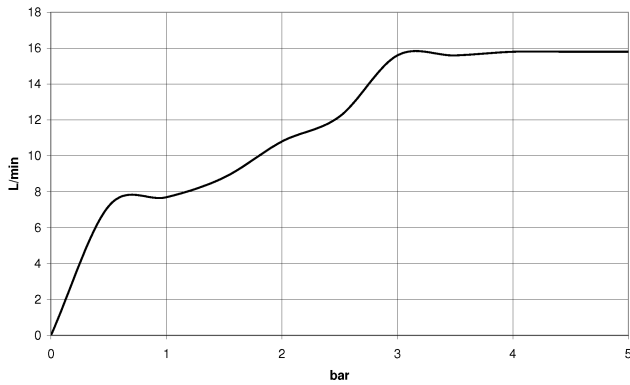

---

IMO

ST 050 206 0979

**Concealed single-lever mixer with integrated shower connection with shower set - Champagne (22kt Gold)**

ST 050 206 0070  
mm [inches]

**Flow rate chart**

**Certificates**

LGA\_29984.