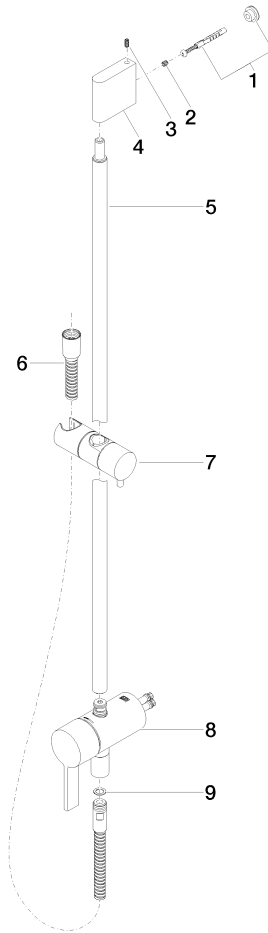

Concealed single-lever mixer with integrated shower connection with shower set - Brushed Chrome

IMO

ST 050 206 0979

- metal shower hose 1750mm with integrated anti-twist protection
 - slide bar
 - Pipe diameter 18 mm
 - Hand shower: Three or five settings: COMPACT RAIN, COMPACT SOFT FLOW, COMPACT AQUAPRESSURE FLOW, max. flow rate 15 l/min (at 3 bar)
 - spray head Ø 100mm
- Intrinsic protection against back flow.**

Individual components of this set

You need the following components for this set

1x 28 018 979-93

1x 36 111 970-93

Concealed single-lever mixer with integrated shower connection with shower set - Brushed Chrome

Concealed single-lever mixer with integrated shower connection with shower set - Brushed Chrome

IMO

ST 050 206 0979

- metal shower hose 1750mm with integrated anti-twist protection
- slide bar
- Pipe diameter 18 mm

Spare parts list

No.	Item Number	Name	Quantity used	Delivery time
1	05 17 20 726 02 90	fixing set	1	2
2	09 31 11 049 90	pin	2	2
3	04 31 11 113 00 90	pin	2	2
4	08 17 97 054-93	holder	1	20
5	90 28 22 782 00-93	pipe	1	20
6	28 322 970-93	Metal shower hose 1/2" x 3/8" x 1750 mm - Brushed Chrome	1	20
7	12 580 970-93	Slide unit - Brushed Chrome	1	20
8	90 19 97 002 00-93	connection	1	20
9	90 14 20 026 00 90	seal	1	2