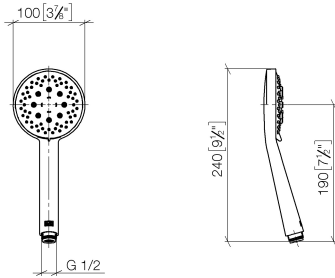

Concealed single-lever mixer with integrated shower connection with shower set - Brushed Chrome

IMO

ST 050 206 0979

- metal shower hose 1750mm with integrated anti-twist protection
 - slide bar
 - Pipe diameter 18 mm
 - Hand shower: Three or five settings: COMPACT RAIN, COMPACT SOFT FLOW, COMPACT AQUAPRESSURE FLOW, max. flow rate 15 l/min (at 3 bar)
 - spray head Ø 100mm
- Intrinsic protection against back flow.**

IMO

ST 050 206 0979

Concealed single-lever mixer with integrated shower connection with shower set - Brushed Chrome

IMO

ST 050 206 0979

- Three or five settings: COMPACT RAIN, COMPACT SOFT FLOW, COMPACT AQUAPRESSURE FLOW, max. flow rate 15 l/min (at 3 bar)
- with anti-scale system
- spray head Ø 100mm
- 1/2" connection
- WRAS 1704043
- Function from: 7 l/min

IMO

ST 050 206 0979

ST 050 206 0070
mm [inches]

Flow rate chart

Certificates

LGA_29984.

DVGW_DW-
6517DN0129.

WRAS_2210003.

Concealed single-lever mixer with integrated shower connection with shower set - Brushed Chrome

IMO

ST 050 206 0979

- metal shower hose 1750mm with integrated anti-twist protection
- slide bar
- Pipe diameter 18 mm