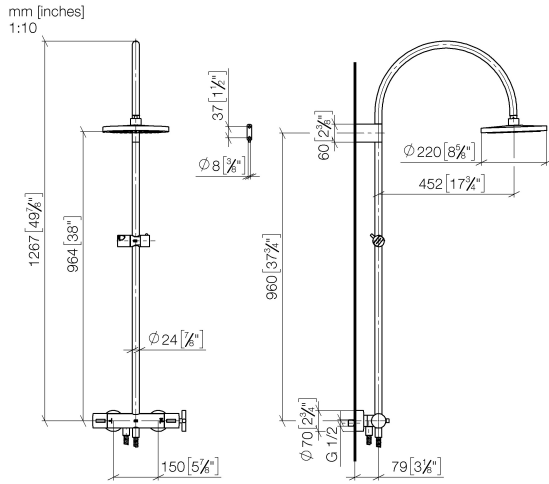

TARA Shower pipe with shower thermostat 220 mm - Chrome

TARA

ST 050 302 4892

TARA Shower pipe with shower thermostat 220 mm - Chrome

TARA

ST 050 302 4892

ST 050 302 4892

mm [inches]

Flow rate chart

Certificates

DVGW_DW-6517DN0129. WRAS_2009011. LGA_29981.

Spare parts list

No.	Item Number	Name	Quantity used	Delivery time
1	09 23 01 039 90	sieve	1	2

ST 050 302 4892

- shower with fixed riser projection 452mm
- Rain shower: PURE RAIN, max. flow rate 7 l/min (at 3 bar)
- Function from: 6 l/min
- rain shower Ø 220 mm
- rain shower with anti-scale system
- rotary diverter with volume control and shut-off function
- slide-on rosettes Ø 70 mm
- height of fittings up to rain shower (bottom edge) 964mm
- height of fittings up to top edge of elbow 1267mm
- gauge 150 mm - 13 mm
- metal shower hose 1750mm with integrated anti-twist protection
- 1/2" connection
- slide bar
- Pipe diameter 23.5 mm
- This product can help a building meet the requirements of Green Building Rating Systems, e.g. LEED®, BREEAM®, DGNB
- WRAS 2204013

Required miscellaneous

	Hand shower - Chrome	28 018 979-00
---	-----------------------------	---------------

TARA Shower pipe with shower thermostat 220 mm - Chrome

TARA

ST 050 302 4892

ST 050 302 4892

Flow rate chart

Certificates

Belgaqua_22_283_2 WRAS_2204013. LGA_38737.
7_8.

ST 050 302 4892

Spare parts list

No.	Item Number	Name	Quantity used	Delivery time
1	90 12 05 092 20-00	shower	1	10
2	04 28 22 346 00-00	pipe	1	10
3	09 14 10 008 90	seal	1	2
4	90 17 11 150 00-00	holder	1	10
5	28 322 970-00	Metal shower hose 1/2" x 3/8" x 1750 mm - Chrome	1	2
6	12 570 970-00	Slide unit - Chrome	1	10
7	90 28 22 349 00-00	pipe	1	10
8	04 17 01 250 00-00	connection	1	10
9	90 17 33 015 00-00	handle	1	10
10	90 14 20 026 00 90	seal	1	2
11	90 17 33 021 00-00	handle	1	10