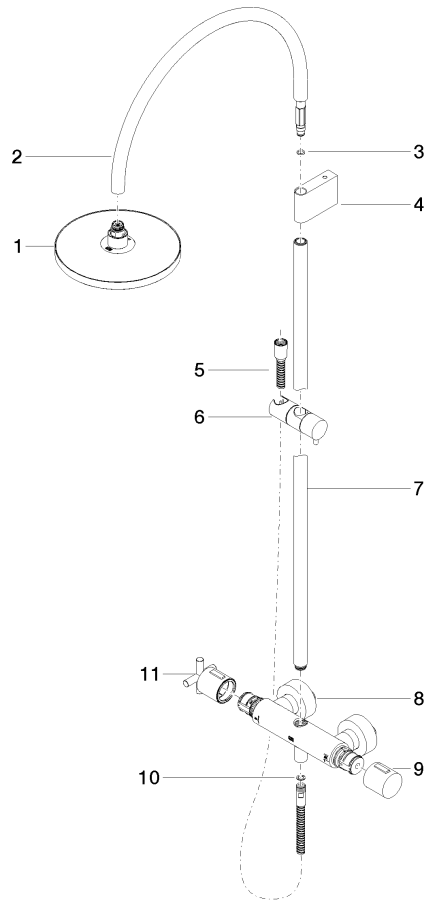

Flow rate chart

Certificates

DVGW_DW-6517DN0129. WRAS_2009011. LGA_29981.

Spare parts list

No.	Item Number	Name	Quantity used	Delivery time
1	09 23 01 039 90	sieve	1	2

ST 050 302 4892

- shower with fixed riser projection 452mm
- Rain shower: PURE RAIN, max. flow rate 7 l/min (at 3 bar)
- Function from: 6 l/min
- rain shower Ø 220 mm
- rain shower with anti-scale system
- rotary diverter with volume control and shut-off function
- slide-on rosettes Ø 70 mm
- height of fittings up to rain shower (bottom edge) 964mm
- height of fittings up to top edge of elbow 1267mm
- gauge 150 mm - 13 mm
- metal shower hose 1750mm with integrated anti-twist protection
- 1/2" connection
- slide bar
- Pipe diameter 23.5 mm
- This product can help a building meet the requirements of Green Building Rating Systems, e.g. LEED®, BREEAM®, DGNB
- WRAS 2204013

Required miscellaneous

	Hand shower - Chrome	28 018 979-00
---	-----------------------------	---------------

TARA Shower pipe with shower thermostat 220 mm - Chrome

TARA

ST 050 302 4892

ST 050 302 4892

Flow rate chart

Certificates

Belgaqua_22_283_2 WRAS_2204013. LGA_38737.
7_8.

ST 050 302 4892

Spare parts list

No.	Item Number	Name	Quantity used	Delivery time
1	90 12 05 092 20-00	shower	1	10
2	04 28 22 346 00-00	pipe	1	10
3	09 14 10 008 90	seal	1	2
4	90 17 11 150 00-00	holder	1	10
5	28 322 970-00	Metal shower hose 1/2" x 3/8" x 1750 mm - Chrome	1	2
6	12 570 970-00	Slide unit - Chrome	1	10
7	90 28 22 349 00-00	pipe	1	10
8	04 17 01 250 00-00	connection	1	10
9	90 17 33 015 00-00	handle	1	10
10	90 14 20 026 00 90	seal	1	2
11	90 17 33 021 00-00	handle	1	10