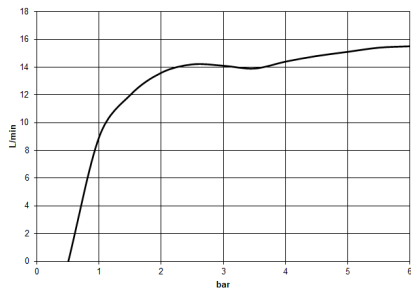

TARA Shower pipe with shower thermostat 220 mm - Chrome

TARA

ST 050 302 4892

TARA Shower pipe with shower thermostat 220 mm - Chrome

TARA

ST 050 302 4892

ST 050 302 4892

mm [inches]

Flow rate chart

Certificates

DVGW_DW-6517DN0129. WRAS_2009011. LGA_29981.

Spare parts list

No.	Item Number	Name	Quantity used	Delivery time
1	09 23 01 039 90	sieve	1	2

ST 050 302 4892

- shower with fixed riser projection 452mm
- Rain shower: PURE RAIN, max. flow rate 7 l/min (at 3 bar)
- Function from: 6 l/min
- rain shower Ø 220 mm
- rain shower with anti-scale system
- rotary diverter with volume control and shut-off function
- slide-on rosettes Ø 70 mm
- height of fittings up to rain shower (bottom edge) 964mm
- height of fittings up to top edge of elbow 1267mm
- gauge 150 mm - 13 mm
- metal shower hose 1750mm with integrated anti-twist protection
- 1/2" connection
- slide bar
- Pipe diameter 23.5 mm
- This product can help a building meet the requirements of Green Building Rating Systems, e.g. LEED®, BREEAM®, DGNB
- WRAS 2204013