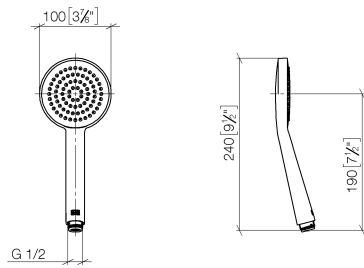

ST 050 302 4892

- shower with fixed riser projection 452mm
- Rain shower: PURE RAIN, max. flow rate 7 l/min (at 3 bar)
- Function from: 6 l/min
- rain shower Ø 220 mm
- rain shower with anti-scale system
- Hand shower: COMPACT RAIN, max. flow rate 15 l/min (at 3 bar)
- rotary diverter with volume control and shut-off function
- slide-on rosettes Ø 70 mm
- height of fittings up to rain shower (bottom edge) 964mm
- height of fittings up to top edge of elbow 1267mm
- gauge 150 mm - 13 mm
- metal shower hose 1750mm with integrated anti-twist protection
- 1/2" connection
- slide bar
- Pipe diameter 23.5 mm

TARA Shower pipe with shower thermostat 220 mm - Chrome

TARA

ST 050 302 4892

TARA Shower pipe with shower thermostat 220 mm - Chrome

TARA

ST 050 302 4892

ST 050 302 4892

mm [inches]

Flow rate chart

Certificates

DVGW_DW-6517DN0129. WRAS_2009011. LGA_29981.

Spare parts list

No.	Item Number	Name	Quantity used	Delivery time
1	09 23 01 039 90	sieve	1	2

ST 050 302 4892

- shower with fixed riser projection 452mm
- Rain shower: PURE RAIN, max. flow rate 7 l/min (at 3 bar)
- Function from: 6 l/min
- rain shower Ø 220 mm
- rain shower with anti-scale system
- rotary diverter with volume control and shut-off function
- slide-on rosettes Ø 70 mm
- height of fittings up to rain shower (bottom edge) 964mm
- height of fittings up to top edge of elbow 1267mm
- gauge 150 mm - 13 mm
- metal shower hose 1750mm with integrated anti-twist protection
- 1/2" connection
- slide bar
- Pipe diameter 23.5 mm
- This product can help a building meet the requirements of Green Building Rating Systems, e.g. LEED®, BREEAM®, DGNB
- WRAS 2204013