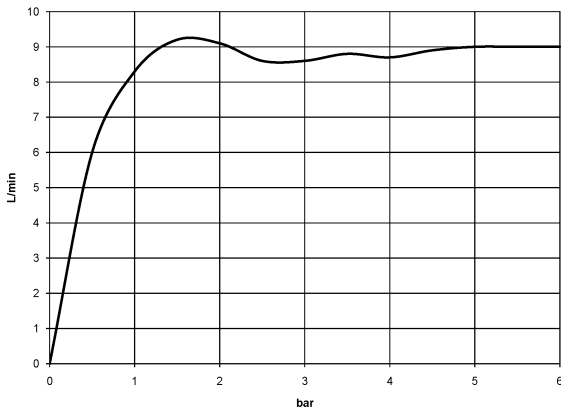

Required miscellaneous

	Hand shower - Chrome	28 018 979-00
---	-----------------------------	---------------

TARA Shower pipe with shower thermostat 220 mm - Chrome

TARA

ST 050 302 4892

ST 050 302 4892

Flow rate chart