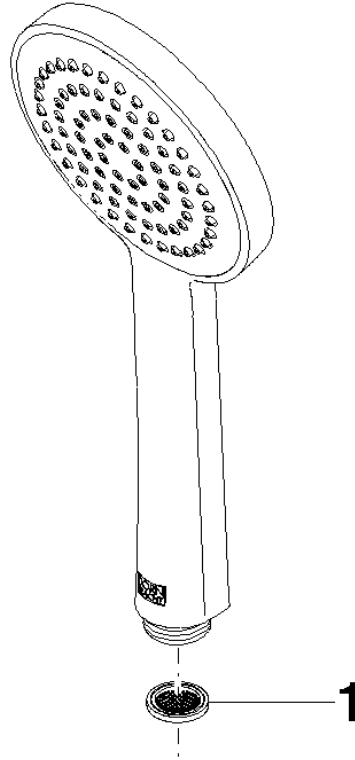

ST 050 302 4892

- shower with fixed riser projection 452mm
- Rain shower: PURE RAIN, max. flow rate 7 l/min (at 3 bar)
- Function from: 6 l/min
- rain shower Ø 220 mm
- rain shower with anti-scale system
- Hand shower: COMPACT RAIN, max. flow rate 15 l/min (at 3 bar)
- rotary diverter with volume control and shut-off function
- slide-on rosettes Ø 70 mm
- height of fittings up to rain shower (bottom edge) 964mm
- height of fittings up to top edge of elbow 1267mm
- gauge 150 mm - 13 mm
- metal shower hose 1750mm with integrated anti-twist protection
- 1/2" connection
- slide bar
- Pipe diameter 23.5 mm

Individual components of this set

You need the following components for this set

1x 28 015 979-00

1x 34 458 892-00

TARA Shower pipe with shower thermostat 220 mm - Chrome

TARA

ST 050 302 4892

ST 050 302 4892

TARA Shower pipe with shower thermostat 220 mm - Chrome

TARA

ST 050 302 4892

TARA Shower pipe with shower thermostat 220 mm - Chrome

TARA

ST 050 302 4892

ST 050 302 4892

mm [inches]

Flow rate chart

Certificates

DVGW_DW-6517DN0129. WRAS_2009011. LGA_29981.

Spare parts list

No.	Item Number	Name	Quantity used	Delivery time
1	09 23 01 039 90	sieve	1	2

ST 050 302 4892

- shower with fixed riser projection 452mm
- Rain shower: PURE RAIN, max. flow rate 7 l/min (at 3 bar)
- Function from: 6 l/min
- rain shower Ø 220 mm
- rain shower with anti-scale system
- rotary diverter with volume control and shut-off function
- slide-on rosettes Ø 70 mm
- height of fittings up to rain shower (bottom edge) 964mm
- height of fittings up to top edge of elbow 1267mm
- gauge 150 mm - 13 mm
- metal shower hose 1750mm with integrated anti-twist protection
- 1/2" connection
- slide bar
- Pipe diameter 23.5 mm
- This product can help a building meet the requirements of Green Building Rating Systems, e.g. LEED®, BREEAM®, DGNB
- WRAS 2204013