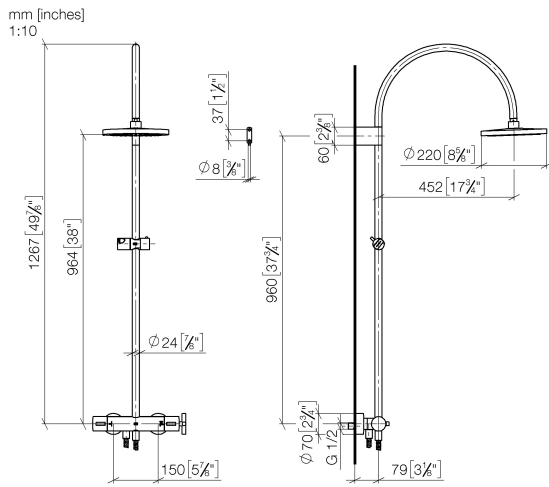

ST 050 302 4892

- shower with fixed riser projection 452mm
- Rain shower: PURE RAIN, max. flow rate 7 l/min (at 3 bar)
- Function from: 6 l/min
- rain shower Ø 220 mm
- rain shower with anti-scale system
- rotary diverter with volume control and shut-off function
- slide-on rosettes Ø 70 mm
- height of fittings up to rain shower (bottom edge) 964mm
- height of fittings up to top edge of elbow 1267mm
- gauge 150 mm - 13 mm
- metal shower hose 1750mm with integrated anti-twist protection
- 1/2" connection
- slide bar
- Pipe diameter 23.5 mm
- This product can help a building meet the requirements of Green Building Rating Systems, e.g. LEED®, BREEAM®, DGNB
- WRAS 2204013

Required miscellaneous

	Hand shower FlowReduce - Brushed Platinum	28 018 979-06 0010
--	--	--------------------

TARA Shower pipe with shower thermostat 220 mm - Brushed Platinum

TARA

ST 050 302 4892

ST 050 302 4892

Flow rate chart

Certificates

Belgaqua_22_283_2 WRAS_2204013. LGA_38737.
7_8.

ST 050 302 4892

Parts for other finishes can be found here: [Chrome](#)

Spare parts list

No.	Item Number	Name	Quantity used	Delivery time
1	90 12 05 092 20-06	shower	1	10
2	04 28 22 346 00-06	pipe	1	10
3	09 14 10 008 90	seal	1	2
4	90 17 11 150 00-06	holder	1	10
5	28 322 970-06	Metal shower hose 1/2" x 3/8" x 1750 mm - Brushed Platinum	1	2
6	12 570 970-06	Slide unit - Brushed Platinum	1	10
7	90 28 22 349 00-06	pipe	1	10
8	04 17 01 250 00-06	connection	1	10
9	90 17 33 015 00-06	handle	1	10
10	90 14 20 026 00 90	seal	1	2
11	90 17 33 021 00-06	handle	1	10