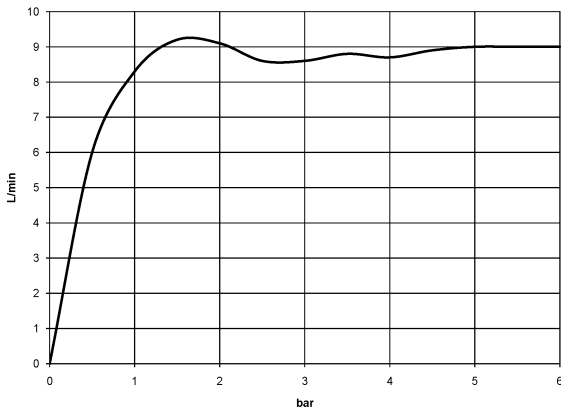

Flow rate chart

Certificates

Belgaqua_22_283_2 WRAS_2204013. LGA_38737.
7_8.