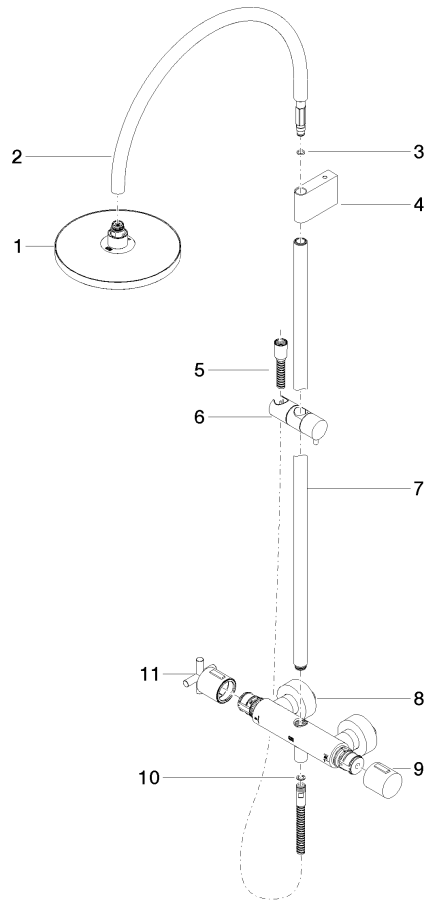

ST 050 302 4892

- shower with fixed riser projection 452mm
- Rain shower: PURE RAIN, max. flow rate 7 l/min (at 3 bar)
- Function from: 6 l/min
- rain shower Ø 220 mm
- rain shower with anti-scale system
- rotary diverter with volume control and shut-off function
- slide-on rosettes Ø 70 mm
- height of fittings up to rain shower (bottom edge) 964mm
- height of fittings up to top edge of elbow 1267mm
- gauge 150 mm - 13 mm
- metal shower hose 1750mm with integrated anti-twist protection
- 1/2" connection
- slide bar
- Pipe diameter 23.5 mm
- This product can help a building meet the requirements of Green Building Rating Systems, e.g. LEED®, BREEAM®, DGNB
- WRAS 2204013

Required miscellaneous

	Hand shower FlowReduce - Brushed Platinum	28 018 979-06 0010
--	--	--------------------

TARA Shower pipe with shower thermostat 220 mm - Brushed Platinum

TARA

ST 050 302 4892

ST 050 302 4892

Flow rate chart

Certificates

Belgaqua_22_283_2 WRAS_2204013. LGA_38737.
7_8.

ST 050 302 4892

Parts for other finishes can be found here: [Chrome](#)

Spare parts list

No.	Item Number	Name	Quantity used	Delivery time
1	90 12 05 092 20-06	shower	1	10
2	04 28 22 346 00-06	pipe	1	10
3	09 14 10 008 90	seal	1	2
4	90 17 11 150 00-06	holder	1	10
5	28 322 970-06	Metal shower hose 1/2" x 3/8" x 1750 mm - Brushed Platinum	1	2
6	12 570 970-06	Slide unit - Brushed Platinum	1	10
7	90 28 22 349 00-06	pipe	1	10
8	04 17 01 250 00-06	connection	1	10
9	90 17 33 015 00-06	handle	1	10
10	90 14 20 026 00 90	seal	1	2
11	90 17 33 021 00-06	handle	1	10