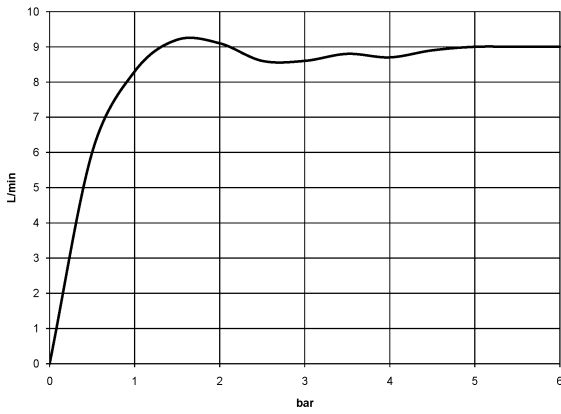

Hand shower FlowReduce - Dark Chrome

28 016 979-19
0010

TARA Shower pipe with shower thermostat 220 mm - Dark Chrome

TARA

ST 050 302 4892

ST 050 302 4892

Flow rate chart

Certificates