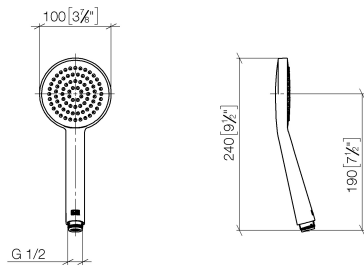

ST 050 302 4892

- shower with fixed riser projection 452mm
- Rain shower: PURE RAIN, max. flow rate 7 l/min (at 3 bar)
- Function from: 6 l/min
- rain shower Ø 220 mm
- rain shower with anti-scale system
- Hand shower: COMPACT RAIN, max. flow rate 15 l/min (at 3 bar)
- rotary diverter with volume control and shut-off function
- slide-on rosettes Ø 70 mm
- height of fittings up to rain shower (bottom edge) 964mm
- height of fittings up to top edge of elbow 1267mm
- gauge 150 mm - 13 mm
- metal shower hose 1750mm with integrated anti-twist protection
- 1/2" connection
- slide bar
- Pipe diameter 23.5 mm

Individual components of this set

You need the following components for this set

TARA Shower pipe with shower thermostat 220 mm - Dark Chrome

TARA

ST 050 302 4892

ST 050 302 4892

- COMPACT RAIN, max. flow rate 15 l/min (at 3 bar)
- with anti-scale system
- spray head Ø 100mm
- 1/2" connection
- WRAS 2009011

TARA Shower pipe with shower thermostat 220 mm - Dark Chrome

TARA

ST 050 302 4892

TARA Shower pipe with shower thermostat 220 mm - Dark Chrome

TARA

ST 050 302 4892

ST 050 302 4892

mm [inches]

Flow rate chart

Certificates

DVGW_DW-
6517DN0129.

LGA_29981.

ST 050 302 4892

Parts for other finishes can be found here: [Chrome](#)

- shower with fixed riser projection 452mm
- Rain shower: PURE RAIN, max. flow rate 7 l/min (at 3 bar)
- Function from: 6 l/min
- rain shower Ø 220 mm
- rain shower with anti-scale system
- rotary diverter with volume control and shut-off function
- slide-on rosettes Ø 70 mm
- height of fittings up to rain shower (bottom edge) 964mm
- height of fittings up to top edge of elbow 1267mm
- gauge 150 mm - 13 mm
- metal shower hose 1750mm with integrated anti-twist protection
- 1/2" connection
- slide bar
- Pipe diameter 23.5 mm
- This product can help a building meet the requirements of Green Building Rating Systems, e.g. LEED®, BREEAM®, DGNB
- WRAS 2204013