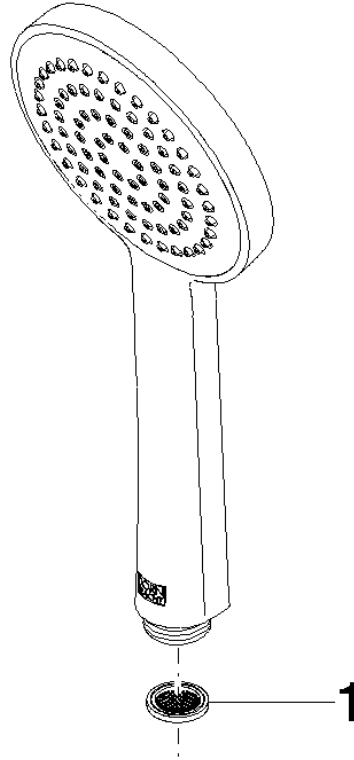

ST 050 302 4892

- shower with fixed riser projection 452mm
- Rain shower: PURE RAIN, max. flow rate 7 l/min (at 3 bar)
- Function from: 6 l/min
- rain shower Ø 220 mm
- rain shower with anti-scale system
- Hand shower: COMPACT RAIN, max. flow rate 15 l/min (at 3 bar)
- rotary diverter with volume control and shut-off function
- slide-on rosettes Ø 70 mm
- height of fittings up to rain shower (bottom edge) 964mm
- height of fittings up to top edge of elbow 1267mm
- gauge 150 mm - 13 mm
- metal shower hose 1750mm with integrated anti-twist protection
- 1/2" connection
- slide bar
- Pipe diameter 23.5 mm

Individual components of this set

You need the following components for this set

TARA Shower pipe with shower thermostat 220 mm - Dark Chrome

TARA

ST 050 302 4892

ST 050 302 4892

- COMPACT RAIN, max. flow rate 15 l/min (at 3 bar)
- with anti-scale system
- spray head Ø 100mm
- 1/2" connection
- WRAS 2009011

TARA Shower pipe with shower thermostat 220 mm - Dark Chrome

TARA

ST 050 302 4892

TARA Shower pipe with shower thermostat 220 mm - Dark Chrome

TARA

ST 050 302 4892

ST 050 302 4892

mm [inches]

Flow rate chart

Certificates

DVGW_DW-
6517DN0129.

LGA_29981.

ST 050 302 4892

Parts for other finishes can be found here: [Chrome](#)

- shower with fixed riser projection 452mm
- Rain shower: PURE RAIN, max. flow rate 7 l/min (at 3 bar)
- Function from: 6 l/min
- rain shower Ø 220 mm
- rain shower with anti-scale system
- rotary diverter with volume control and shut-off function
- slide-on rosettes Ø 70 mm
- height of fittings up to rain shower (bottom edge) 964mm
- height of fittings up to top edge of elbow 1267mm
- gauge 150 mm - 13 mm
- metal shower hose 1750mm with integrated anti-twist protection
- 1/2" connection
- slide bar
- Pipe diameter 23.5 mm
- This product can help a building meet the requirements of Green Building Rating Systems, e.g. LEED®, BREEAM®, DGNB
- WRAS 2204013