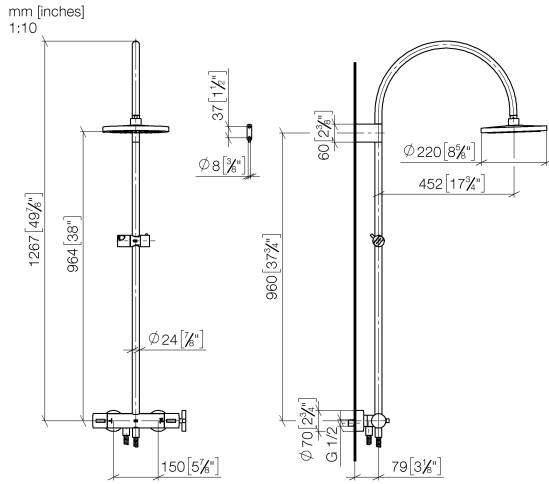

Flow rate chart

Certificates

DVGW_DW-
6517DN0129.

LGA_29981.

ST 050 302 4892

Parts for other finishes can be found here: [Chrome](#)

- shower with fixed riser projection 452mm
- Rain shower: PURE RAIN, max. flow rate 7 l/min (at 3 bar)
- Function from: 6 l/min
- rain shower Ø 220 mm
- rain shower with anti-scale system
- rotary diverter with volume control and shut-off function
- slide-on rosettes Ø 70 mm
- height of fittings up to rain shower (bottom edge) 964mm
- height of fittings up to top edge of elbow 1267mm
- gauge 150 mm - 13 mm
- metal shower hose 1750mm with integrated anti-twist protection
- 1/2" connection
- slide bar
- Pipe diameter 23.5 mm
- This product can help a building meet the requirements of Green Building Rating Systems, e.g. LEED®, BREEAM®, DGNB
- WRAS 2204013

TARA Shower pipe with shower thermostat 220 mm - Dark Chrome

TARA

ST 050 302 4892

ST 050 302 4892

Required miscellaneous

Hand shower - Dark Chrome

28 016 979-19

Required miscellaneous

Hand shower FlowReduce - Dark Chrome

28 016 979-19
0010

TARA Shower pipe with shower thermostat 220 mm - Dark Chrome

TARA

ST 050 302 4892

ST 050 302 4892

Flow rate chart

Certificates

Belgaqua_22_283_2 WRAS_2204013. LGA_38737.
7_8.

ST 050 302 4892

Parts for other finishes can be found here: [Chrome](#)

Spare parts list

No.	Item Number	Name	Quantity used	Delivery time
1	90 12 05 092 20-19	shower	1	20
2	04 28 22 346 00-19	pipe	1	20
3	09 14 10 008 90	seal	1	2
4	90 17 11 150 00-19	holder	1	20
5	28 322 970-19	Metal shower hose 1/2" x 3/8" x 1750 mm - Dark Chrome	1	20
6	12 570 970-19	Slide unit - Dark Chrome	1	20
7	90 28 22 349 00-19	pipe	1	20
8	04 17 01 250 00-19	connection	1	20
9	90 17 33 015 00-19	handle	1	20
10	90 14 20 026 00 90	seal	1	2
11	90 17 33 021 00-19	handle	1	20