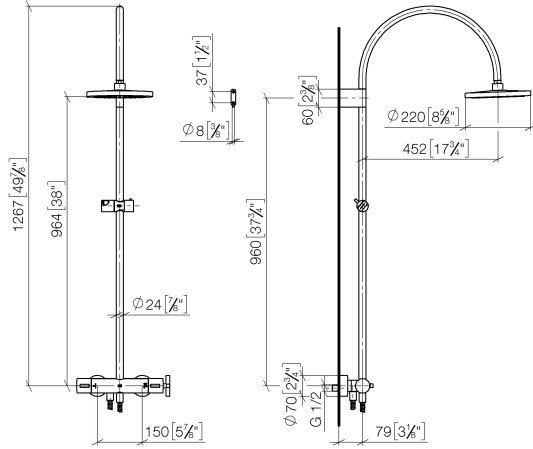

TARA Shower pipe with shower thermostat 220 mm - Brushed Durabron (23kt Gold)

TARA

ST 050 302 4892

- shower with fixed riser projection 452mm
- Rain shower: PURE RAIN, max. flow rate 7 l/min (at 3 bar)
- Function from: 6 l/min
- rain shower Ø 220 mm
- rain shower with anti-scale system
- rotary diverter with volume control and shut-off function
- slide-on rosettes Ø 70 mm
- height of fittings up to rain shower (bottom edge) 964mm
- height of fittings up to top edge of elbow 1267mm
- gauge 150 mm - 13 mm
- metal shower hose 1750mm with integrated anti-twist protection
- 1/2" connection
- slide bar
- Pipe diameter 23.5 mm
- This product can help a building meet the requirements of Green Building Rating Systems, e.g. LEED®, BREEAM®, DGNB
- WRAS 2204013

Hand shower FlowReduce - Brushed Durabron (23kt Gold) 28 018 979-28 0010

TARA Shower pipe with shower thermostat 220 mm - Brushed Durabron (23kt Gold)

TARA

ST 050 302 4892

ST 050 202 4892

mm [inches]

1:10

Flow rate chart

Certificates

Belgaqua_22_283_2 WRAS_2204013. LGA_38737.
7_8.

ST 050 302 4892
Parts for other finishes can be found here: Chrome

Spare parts list

No.	Item Number	Name	Quantity used	Delivery time
1	90 12 05 092 20-28	shower	1	20
2	04 28 22 346 00-28	pipe	1	20
3	09 14 10 008 90	seal	1	2
4	90 17 11 150 00-28	holder	1	20
5	28 322 970-28	Metal shower hose 1/2" x 3/8" x 1750 mm - Brushed Durabronz (23kt Gold)	1	20
6	12 570 970-28	Slide unit - Brushed Durabronz (23kt Gold)	1	20
7	90 28 22 349 00-28	pipe	1	20
8	04 17 01 250 00-28	connection	1	20
9	90 17 33 015 00-28	handle	1	20
10	90 14 20 026 00 90	seal	1	2
11	90 17 33 021 00-28	handle	1	20