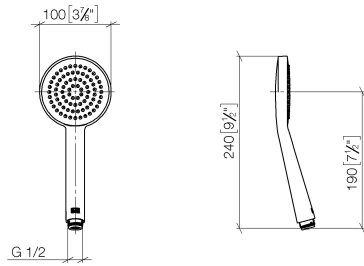

TARA Shower pipe with shower thermostat 220 mm - Brushed Durabronz (23kt Gold)

TARA

ST 050 302 4892

- shower with fixed riser projection 452mm
- Rain shower: PURE RAIN, max. flow rate 7 l/min (at 3 bar)
- Function from: 6 l/min
- rain shower Ø 220 mm
- rain shower with anti-scale system
- Hand shower: COMPACT RAIN, max. flow rate 15 l/min (at 3 bar)
- rotary diverter with volume control and shut-off function
- slide-on rosettes Ø 70 mm
- height of fittings up to rain shower (bottom edge) 964mm
- height of fittings up to top edge of elbow 1267mm
- gauge 150 mm - 13 mm
- metal shower hose 1750mm with integrated anti-twist protection
- 1/2" connection
- slide bar
- Pipe diameter 23.5 mm

TARA Shower pipe with shower thermostat 220 mm - Brushed Durabrass (23kt Gold)

TARA

ST 050 302 4892

- COMPACT RAIN, max. flow rate 15 l/min (at 3 bar)
- with anti-scale system
- spray head Ø 100mm
- 1/2" connection
- WRAS 2009011

TARA Shower pipe with shower thermostat 220 mm - Brushed Durabronz (23kt Gold)

TARA

ST 050 302 4892

TARA Shower pipe with shower thermostat 220 mm - Brushed Durabron (23kt Gold)

TARA

ST 050 302 4892

ST 050 302 4802
mm [inches]

TARA Shower pipe with shower thermostat 220 mm - Brushed Durabron (23kt Gold)

TARA

ST 050 302 4892

- shower with fixed riser projection 452mm
- Rain shower: PURE RAIN, max. flow rate 7 l/min (at 3 bar)
- Function from: 6 l/min
- rain shower Ø 220 mm
- rain shower with anti-scale system
- rotary diverter with volume control and shut-off function
- slide-on rosettes Ø 70 mm
- height of fittings up to rain shower (bottom edge) 964mm
- height of fittings up to top edge of elbow 1267mm
- gauge 150 mm - 13 mm
- metal shower hose 1750mm with integrated anti-twist protection
- 1/2" connection
- slide bar
- Pipe diameter 23.5 mm
- This product can help a building meet the requirements of Green Building Rating Systems, e.g. LEED®, BREEAM®, DGNB
- WRAS 2204013