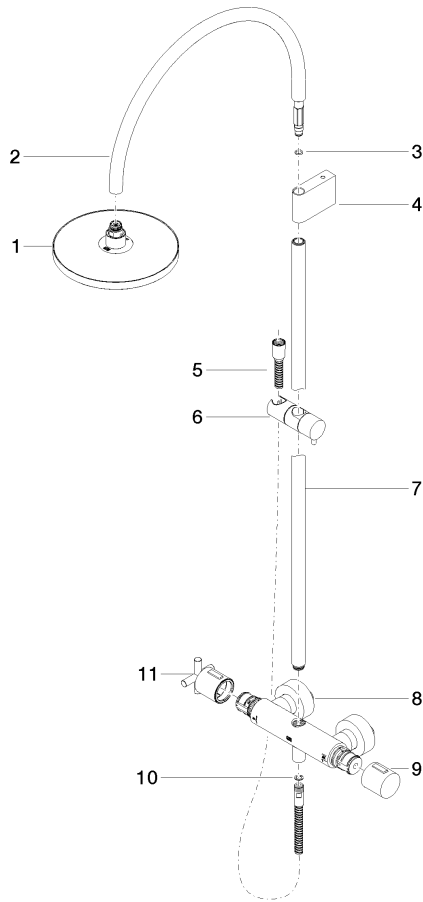

TARA Shower pipe with shower thermostat 220 mm - Brushed Durabron (23kt Gold)

TARA

ST 050 302 4892

- shower with fixed riser projection 452mm
- Rain shower: PURE RAIN, max. flow rate 7 l/min (at 3 bar)
- Function from: 6 l/min
- rain shower Ø 220 mm
- rain shower with anti-scale system
- rotary diverter with volume control and shut-off function
- slide-on rosettes Ø 70 mm
- height of fittings up to rain shower (bottom edge) 964mm
- height of fittings up to top edge of elbow 1267mm
- gauge 150 mm - 13 mm
- metal shower hose 1750mm with integrated anti-twist protection
- 1/2" connection
- slide bar
- Pipe diameter 23.5 mm
- This product can help a building meet the requirements of Green Building Rating Systems, e.g. LEED®, BREEAM®, DGNB
- WRAS 2204013

Hand shower FlowReduce - Brushed Durabron (23kt Gold) 28 018 979-28 0010

TARA Shower pipe with shower thermostat 220 mm - Brushed Durabron (23kt Gold)

TARA

ST 050 302 4892

ST 050 202 4892

mm [inches]

1:10

Flow rate chart

Certificates

Belgaqua_22_283_2 WRAS_2204013. LGA_38737.
7_8.

ST 050 302 4892
Parts for other finishes can be found here: Chrome

Spare parts list

No.	Item Number	Name	Quantity used	Delivery time
1	90 12 05 092 20-28	shower	1	20
2	04 28 22 346 00-28	pipe	1	20
3	09 14 10 008 90	seal	1	2
4	90 17 11 150 00-28	holder	1	20
5	28 322 970-28	Metal shower hose 1/2" x 3/8" x 1750 mm - Brushed Durabronz (23kt Gold)	1	20
6	12 570 970-28	Slide unit - Brushed Durabronz (23kt Gold)	1	20
7	90 28 22 349 00-28	pipe	1	20
8	04 17 01 250 00-28	connection	1	20
9	90 17 33 015 00-28	handle	1	20
10	90 14 20 026 00 90	seal	1	2
11	90 17 33 021 00-28	handle	1	20