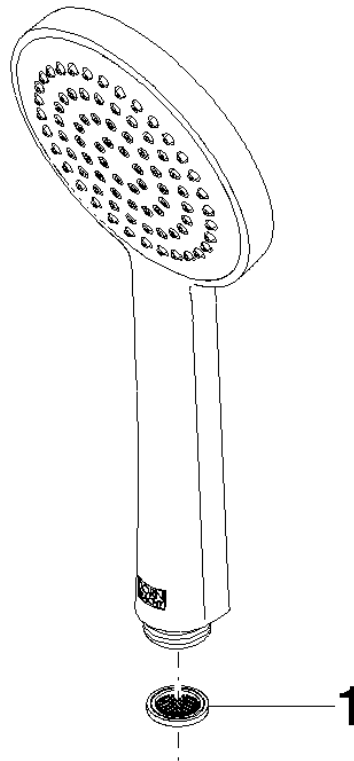

ST 050 302 4892
Parts for other
finishes can be found
here: Chrome

Spare parts list

No.	Item Number	Name	Quantity used	Delivery time
1	09 23 01 039 90	sieve	1	2