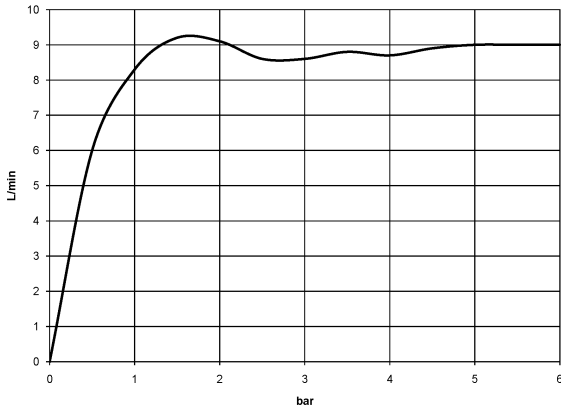

Hand shower FlowReduce - Brushed Durabron (23kt Gold) 28 018 979-28 0010

TARA Shower pipe with shower thermostat 220 mm - Brushed Durabron (23kt Gold)

TARA

ST 050 302 4892

ST 050 202 4892

mm [inches]

1:10

Flow rate chart