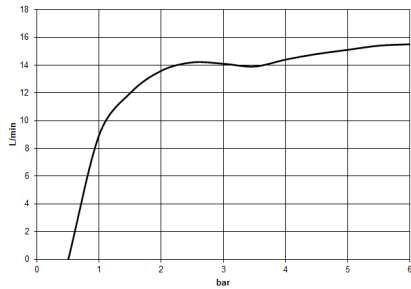

Flow rate chart

Certificates

DVGW_DW-6517DN0129.   WRAS_2009011.   LGA_29981.