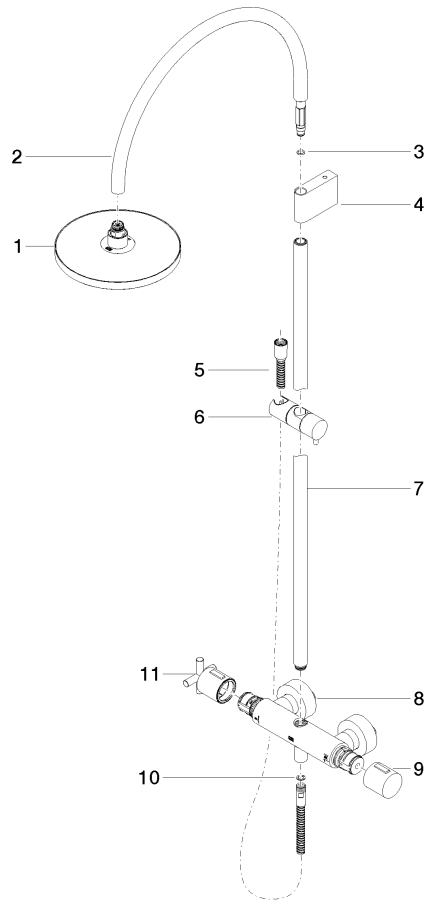

No.	Item Number	Name	Quantity used	Delivery time
1	09 23 01 039 90	sieve	1	2

ST 050 302 4892

- shower with fixed riser projection 452mm
- Rain shower: PURE RAIN, max. flow rate 7 l/min (at 3 bar)
- Function from: 6 l/min
- rain shower Ø 220 mm
- rain shower with anti-scale system
- rotary diverter with volume control and shut-off function
- slide-on rosettes Ø 70 mm
- height of fittings up to rain shower (bottom edge) 964mm
- height of fittings up to top edge of elbow 1267mm
- gauge 150 mm - 13 mm
- metal shower hose 1750mm with integrated anti-twist protection
- 1/2" connection
- slide bar
- Pipe diameter 23.5 mm
- This product can help a building meet the requirements of Green Building Rating Systems, e.g. LEED®, BREEAM®, DGNB
- WRAS 2204013

TARA Shower pipe with shower thermostat 220 mm - Brushed Chrome

TARA

ST 050 302 4892

ST 050 302 4892

Flow rate chart

Certificates

Belgaqua_22_283_2 WRAS_2204013. LGA_38737.
7_8.

ST 050 302 4892

Parts for other finishes can be found here: [Chrome](#)

Spare parts list

No.	Item Number	Name	Quantity used	Delivery time
1	90 12 05 092 20-93	shower	1	20
2	04 28 22 346 00-93	pipe	1	20
3	09 14 10 008 90	seal	1	2
4	90 17 11 150 00-93	holder	1	20
5	28 322 970-93	Metal shower hose 1/2" x 3/8" x 1750 mm - Brushed Chrome	1	20
6	12 570 970-93	Slide unit - Brushed Chrome	1	20
7	90 28 22 349 00-93	pipe	1	20
8	04 17 01 250 00-93	connection	1	20
9	90 17 33 015 00-93	handle	1	20
10	90 14 20 026 00 90	seal	1	2
11	90 17 33 021 00-93	handle	1	20