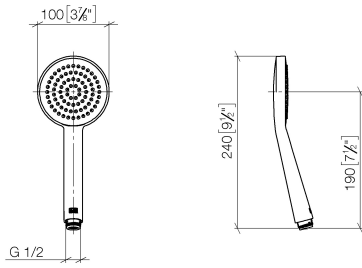

ST 050 302 4892

- shower with fixed riser projection 452mm
- Rain shower: PURE RAIN, max. flow rate 7 l/min (at 3 bar)
- Function from: 6 l/min
- rain shower Ø 220 mm
- rain shower with anti-scale system
- Hand shower: COMPACT RAIN, max. flow rate 15 l/min (at 3 bar)
- rotary diverter with volume control and shut-off function
- slide-on rosettes Ø 70 mm
- height of fittings up to rain shower (bottom edge) 964mm
- height of fittings up to top edge of elbow 1267mm
- gauge 150 mm - 13 mm
- metal shower hose 1750mm with integrated anti-twist protection
- 1/2" connection
- slide bar
- Pipe diameter 23.5 mm

TARA Shower pipe with shower thermostat 220 mm - Brushed Chrome

TARA

ST 050 302 4892

TARA Shower pipe with shower thermostat 220 mm - Brushed Chrome

TARA

ST 050 302 4892

ST 050 302 4892

mm [inches]

No.	Item Number	Name	Quantity used	Delivery time
1	09 23 01 039 90	sieve	1	2

ST 050 302 4892

- shower with fixed riser projection 452mm
- Rain shower: PURE RAIN, max. flow rate 7 l/min (at 3 bar)
- Function from: 6 l/min
- rain shower Ø 220 mm
- rain shower with anti-scale system
- rotary diverter with volume control and shut-off function
- slide-on rosettes Ø 70 mm
- height of fittings up to rain shower (bottom edge) 964mm
- height of fittings up to top edge of elbow 1267mm
- gauge 150 mm - 13 mm
- metal shower hose 1750mm with integrated anti-twist protection
- 1/2" connection
- slide bar
- Pipe diameter 23.5 mm
- This product can help a building meet the requirements of Green Building Rating Systems, e.g. LEED®, BREEAM®, DGNB
- WRAS 2204013