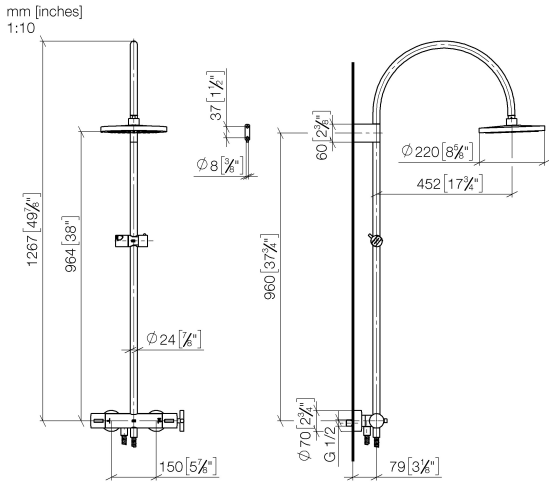

TARA Shower pipe with shower thermostat 220 mm - Brushed Chrome

TARA

ST 050 302 4892

TARA Shower pipe with shower thermostat 220 mm - Brushed Chrome

TARA

ST 050 302 4892

ST 050 302 4892

mm [inches]

No.	Item Number	Name	Quantity used	Delivery time
1	09 23 01 039 90	sieve	1	2

ST 050 302 4892

- shower with fixed riser projection 452mm
- Rain shower: PURE RAIN, max. flow rate 7 l/min (at 3 bar)
- Function from: 6 l/min
- rain shower Ø 220 mm
- rain shower with anti-scale system
- rotary diverter with volume control and shut-off function
- slide-on rosettes Ø 70 mm
- height of fittings up to rain shower (bottom edge) 964mm
- height of fittings up to top edge of elbow 1267mm
- gauge 150 mm - 13 mm
- metal shower hose 1750mm with integrated anti-twist protection
- 1/2" connection
- slide bar
- Pipe diameter 23.5 mm
- This product can help a building meet the requirements of Green Building Rating Systems, e.g. LEED®, BREEAM®, DGNB
- WRAS 2204013

TARA Shower pipe with shower thermostat 220 mm - Brushed Chrome

TARA

ST 050 302 4892

ST 050 302 4892

Flow rate chart

Certificates

Belgaqua_22_283_2 WRAS_2204013. LGA_38737.
7_8.

ST 050 302 4892

Parts for other finishes can be found here: [Chrome](#)

Spare parts list

No.	Item Number	Name	Quantity used	Delivery time
1	90 12 05 092 20-93	shower	1	20
2	04 28 22 346 00-93	pipe	1	20
3	09 14 10 008 90	seal	1	2
4	90 17 11 150 00-93	holder	1	20
5	28 322 970-93	Metal shower hose 1/2" x 3/8" x 1750 mm - Brushed Chrome	1	20
6	12 570 970-93	Slide unit - Brushed Chrome	1	20
7	90 28 22 349 00-93	pipe	1	20
8	04 17 01 250 00-93	connection	1	20
9	90 17 33 015 00-93	handle	1	20
10	90 14 20 026 00 90	seal	1	2
11	90 17 33 021 00-93	handle	1	20