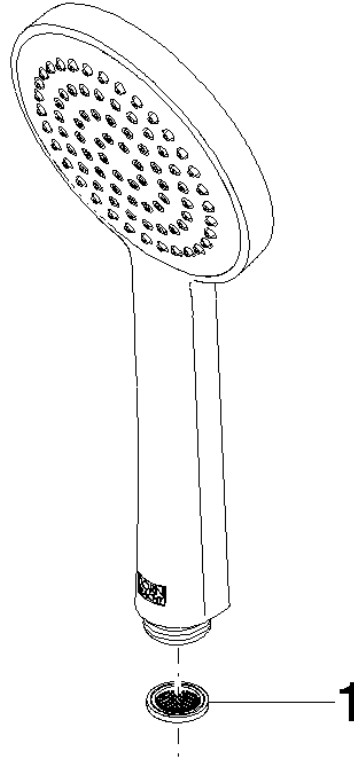

ST 050 302 4892

- shower with fixed riser projection 452mm
- Rain shower: PURE RAIN, max. flow rate 7 l/min (at 3 bar)
- Function from: 6 l/min
- rain shower Ø 220 mm
- rain shower with anti-scale system
- Hand shower: COMPACT RAIN, max. flow rate 15 l/min (at 3 bar)
- rotary diverter with volume control and shut-off function
- slide-on rosettes Ø 70 mm
- height of fittings up to rain shower (bottom edge) 964mm
- height of fittings up to top edge of elbow 1267mm
- gauge 150 mm - 13 mm
- metal shower hose 1750mm with integrated anti-twist protection
- 1/2" connection
- slide bar
- Pipe diameter 23.5 mm

TARA Shower pipe with shower thermostat 220 mm - Brushed Chrome

TARA

ST 050 302 4892

TARA Shower pipe with shower thermostat 220 mm - Brushed Chrome

TARA

ST 050 302 4892

ST 050 302 4892

mm [inches]

Flow rate chart

Certificates

DVGW_DW-
6517DN0129.

WRAS_2009011.

LGA_29981.

ST 050 302 4892

Parts for other
finishes can be found
here: [Chrome](#)

Spare parts list

No.	Item Number	Name	Quantity used	Delivery time
1	09 23 01 039 90	sieve	1	2

ST 050 302 4892

- shower with fixed riser projection 452mm
- Rain shower: PURE RAIN, max. flow rate 7 l/min (at 3 bar)
- Function from: 6 l/min
- rain shower Ø 220 mm
- rain shower with anti-scale system
- rotary diverter with volume control and shut-off function
- slide-on rosettes Ø 70 mm
- height of fittings up to rain shower (bottom edge) 964mm
- height of fittings up to top edge of elbow 1267mm
- gauge 150 mm - 13 mm
- metal shower hose 1750mm with integrated anti-twist protection
- 1/2" connection
- slide bar
- Pipe diameter 23.5 mm
- This product can help a building meet the requirements of Green Building Rating Systems, e.g. LEED®, BREEAM®, DGNB
- WRAS 2204013