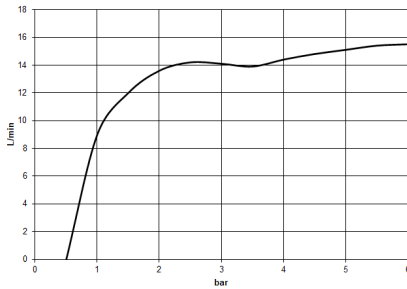

Flow rate chart

Certificates

DVGW_DW-
6517DN0129.

WRAS_2009011.

LGA_29981.