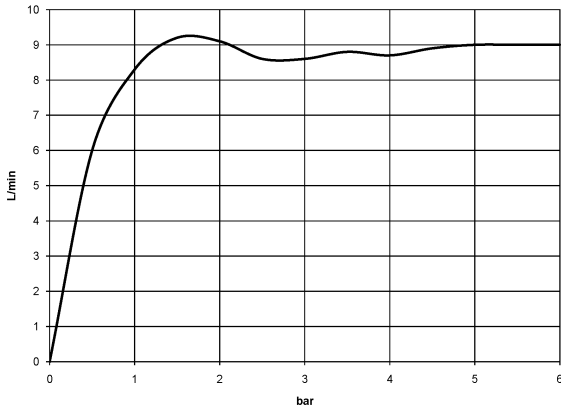

# TARA Shower pipe with shower thermostat 220 mm - Brushed Dark Platinum

---

TARA

ST 050 302 4892

ST 050 302 4892

**Flow rate chart**

**Certificates**

Belgaqua\_22\_283\_2 WRAS\_2204013. LGA\_38737.  
7\_8.