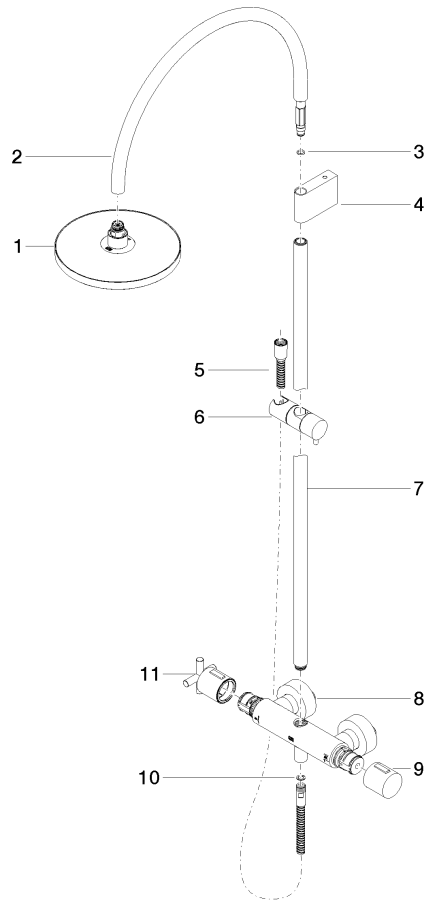

### Spare parts list

No.	Item Number	Name	Quantity used	Delivery time
1	09 23 01 039 90	sieve	1	2

ST 050 302 4892

- shower with fixed riser projection 452mm
- Rain shower: PURE RAIN, max. flow rate 7 l/min (at 3 bar)
- Function from: 6 l/min
- rain shower Ø 220 mm
- rain shower with anti-scale system
- rotary diverter with volume control and shut-off function
- slide-on rosettes Ø 70 mm
- height of fittings up to rain shower (bottom edge) 964mm
- height of fittings up to top edge of elbow 1267mm
- gauge 150 mm - 13 mm
- metal shower hose 1750mm with integrated anti-twist protection
- 1/2" connection
- slide bar
- Pipe diameter 23.5 mm
- This product can help a building meet the requirements of Green Building Rating Systems, e.g. LEED®, BREEAM®, DGNB
- WRAS 2204013

# TARA Shower pipe with shower thermostat 220 mm - Brushed Dark Platinum

---

TARA

ST 050 302 4892

ST 050 302 4892

**Flow rate chart**

**Certificates**

Belgaqua\_22\_283\_2 WRAS\_2204013. LGA\_38737.  
7\_8.

### Spare parts list

No.	Item Number	Name	Quantity used	Delivery time
1	90 12 05 092 20-99	shower	1	30
2	04 28 22 346 00-99	pipe	1	30
3	09 14 10 008 90	seal	1	2
4	90 17 11 150 00-99	holder	1	30
5	28 322 970-99	Metal shower hose 1/2" x 3/8" x 1750 mm - Brushed Dark Platinum	1	2
6	12 570 970-99	Slide unit - Brushed Dark Platinum	1	30
7	90 28 22 349 00-99	pipe	1	30
8	04 17 01 250 00-99	connection	1	30
9	90 17 33 015 00-99	handle	1	30
10	90 14 20 026 00 90	seal	1	2
11	90 17 33 021 00-99	handle	1	30