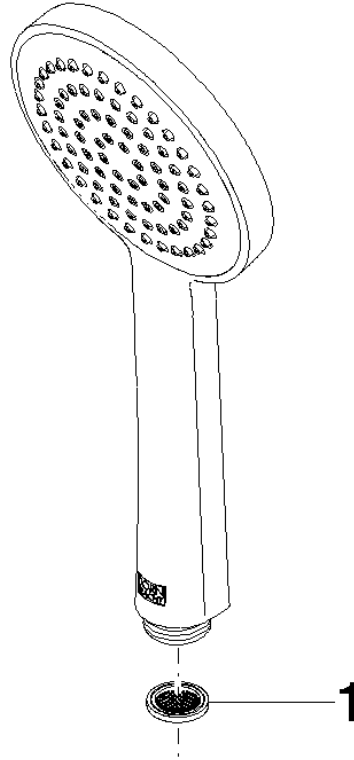

ST 050 302 4892

- shower with fixed riser projection 452mm
- Rain shower: PURE RAIN, max. flow rate 7 l/min (at 3 bar)
- Function from: 6 l/min
- rain shower Ø 220 mm
- rain shower with anti-scale system
- Hand shower: COMPACT RAIN, max. flow rate 15 l/min (at 3 bar)
- rotary diverter with volume control and shut-off function
- slide-on rosettes Ø 70 mm
- height of fittings up to rain shower (bottom edge) 964mm
- height of fittings up to top edge of elbow 1267mm
- gauge 150 mm - 13 mm
- metal shower hose 1750mm with integrated anti-twist protection
- 1/2" connection
- slide bar
- Pipe diameter 23.5 mm

# TARA Shower pipe with shower thermostat 220 mm - Brushed Dark Platinum

---

TARA

ST 050 302 4892

ST 050 302 4892

mm [inches]

### Flow rate chart

### Spare parts list

No.	Item Number	Name	Quantity used	Delivery time
1	09 23 01 039 90	sieve	1	2

ST 050 302 4892

- shower with fixed riser projection 452mm
- Rain shower: PURE RAIN, max. flow rate 7 l/min (at 3 bar)
- Function from: 6 l/min
- rain shower Ø 220 mm
- rain shower with anti-scale system
- rotary diverter with volume control and shut-off function
- slide-on rosettes Ø 70 mm
- height of fittings up to rain shower (bottom edge) 964mm
- height of fittings up to top edge of elbow 1267mm
- gauge 150 mm - 13 mm
- metal shower hose 1750mm with integrated anti-twist protection
- 1/2" connection
- slide bar
- Pipe diameter 23.5 mm
- This product can help a building meet the requirements of Green Building Rating Systems, e.g. LEED®, BREEAM®, DGNB
- WRAS 2204013