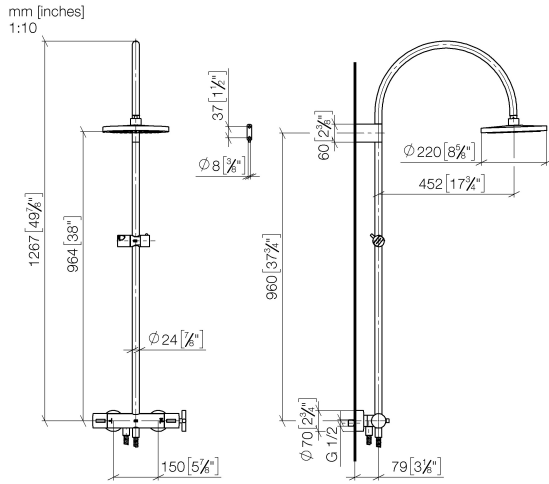

### Spare parts list

No.	Item Number	Name	Quantity used	Delivery time
1	09 23 01 039 90	sieve	1	2

ST 050 302 4892

- shower with fixed riser projection 452mm
- Rain shower: PURE RAIN, max. flow rate 7 l/min (at 3 bar)
- Function from: 6 l/min
- rain shower Ø 220 mm
- rain shower with anti-scale system
- rotary diverter with volume control and shut-off function
- slide-on rosettes Ø 70 mm
- height of fittings up to rain shower (bottom edge) 964mm
- height of fittings up to top edge of elbow 1267mm
- gauge 150 mm - 13 mm
- metal shower hose 1750mm with integrated anti-twist protection
- 1/2" connection
- slide bar
- Pipe diameter 23.5 mm
- This product can help a building meet the requirements of Green Building Rating Systems, e.g. LEED®, BREEAM®, DGNB
- WRAS 2204013

# TARA Shower pipe with shower thermostat 220 mm - Brushed Dark Platinum

---

TARA

ST 050 302 4892

ST 050 302 4892

**Flow rate chart**

**Certificates**

Belgaqua\_22\_283\_2 WRAS\_2204013. LGA\_38737.  
7\_8.

### Spare parts list

No.	Item Number	Name	Quantity used	Delivery time
1	90 12 05 092 20-99	shower	1	30
2	04 28 22 346 00-99	pipe	1	30
3	09 14 10 008 90	seal	1	2
4	90 17 11 150 00-99	holder	1	30
5	28 322 970-99	Metal shower hose 1/2" x 3/8" x 1750 mm - Brushed Dark Platinum	1	2
6	12 570 970-99	Slide unit - Brushed Dark Platinum	1	30
7	90 28 22 349 00-99	pipe	1	30
8	04 17 01 250 00-99	connection	1	30
9	90 17 33 015 00-99	handle	1	30
10	90 14 20 026 00 90	seal	1	2
11	90 17 33 021 00-99	handle	1	30