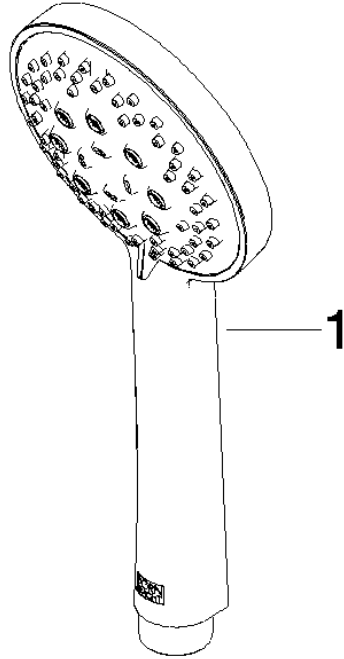

ST 050 303 4892

Parts for other
finishes can be found
here: [Chrome](#)

Spare parts list

No.	Item Number	Name	Quantity used	Delivery time
1	09 23 01 039 90	sieve	1	2