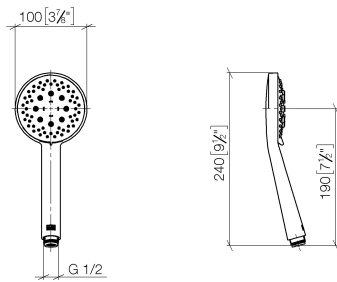

ST 050 303 4892

- shower with fixed riser projection 420mm
- Rain shower: PURE RAIN, max. flow rate 7 l/min (at 3 bar)
- rain shower Ø 220 mm
- rain shower with anti-scale system
- Hand shower: COMPACT RAIN, max. flow rate 15 l/min (at 3 bar)
- spray head Ø 100mm
- rotary diverter for fixed-riser shower/hand shower
- height of fittings up to rain shower (bottom edge) 1007mm
- height of fittings up to top edge of elbow 1167mm
- rosette for shower holder Ø 55mm
- rosette for wall mounting Ø 57mm
- rosette for shower mixer Ø 65mm
- gauge 150 mm - 13 mm
- 1500 mm metal shower hose
- 1/2" connection
- Pipe diameter 20 mm

## TARA Showerpipe 220 mm - Brushed Light Gold

---

TARA

ST 050 303 4892

ST 050 303 4892

- Three or five settings: COMPACT RAIN, COMPACT SOFT FLOW, COMPACT AQUAPRESSURE FLOW, max. flow rate 15 l/min (at 3 bar)
- with anti-scale system
- spray head Ø 100mm
- 1/2" connection
- WRAS 2210003
- Function from: 7 l/min

## TARA Showerpipe 220 mm - Brushed Light Gold

---

TARA

ST 050 303 4892

## TARA Showerpipe 220 mm - Brushed Light Gold

---

TARA

ST 050 303 4892

ST 050 303 4892

mm [inches]

Flow rate chart

Certificates