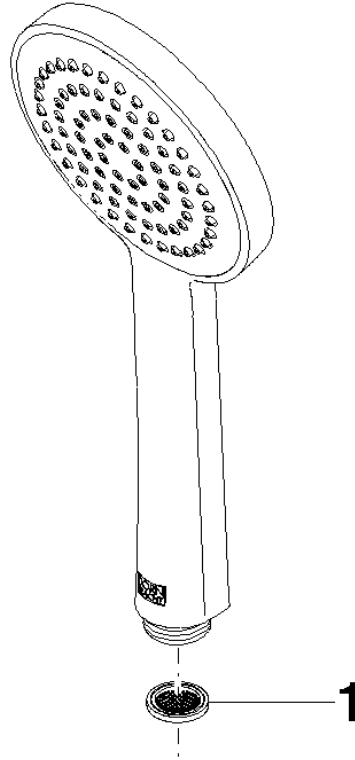

ST 050 304 8892

- shower with fixed riser projection 452mm
- Rain shower: PURE RAIN, max. flow rate 7 l/min (at 3 bar)
- rain shower Ø 220 mm
- rain shower with anti-scale system
- Hand shower: COMPACT RAIN, max. flow rate 15 l/min (at 3 bar)
- spray head Ø 100mm
- rotary diverter with volume control and shut-off function
- slide-on rosettes Ø 70 mm
- height of fittings up to rain shower (bottom edge) 963mm
- height of fittings up to top edge of elbow 1267mm
- gauge 150 mm - 13 mm
- metal shower hose 1750mm with integrated anti-twist protection
- 1/2" connection
- slide bar
- Pipe diameter 23.5 mm

TARA Showerpipe with shower thermostat 220 mm - Chrome

TARA

ST 050 304 8892

TARA Showerpipe with shower thermostat 220 mm - Chrome

TARA

ST 050 304 8892

ST 050 304 8892

mm [inches]

Flow rate chart

Certificates

DVGW_DW-6517DN0129. WRAS_2009011. LGA_29981.

Spare parts list

No.	Item Number	Name	Quantity used	Delivery time
1	09 23 01 039 90	sieve	1	2

ST 050 304 8892

Fits: TARA, VAIA, META

- shower with fixed riser projection 452mm
- overhead shower: rain flow
- rain shower Ø 220 mm
- rain shower with anti-scale system
- max. rainshower flow 7 l/min
- rotary diverter with volume control and shut-off function
- slide-on rosettes Ø 70 mm
- height of fittings up to rain shower (bottom edge) 963mm
- height of fittings up to top edge of elbow 1267mm
- gauge 150 mm - 13 mm
- metal shower hose 1750mm with integrated anti-twist protection
- 1/2" connection
- slide bar
- Pipe diameter 23.5 mm
- quick clearing
- This product can help a building meet the requirements of Green Building Rating Systems, e.g. LEED®, BREEAM®, DGNB
- WRAS 2204013