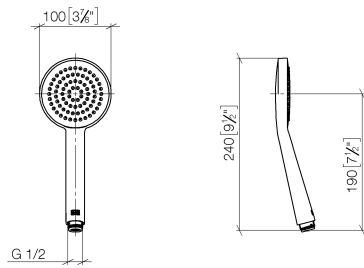

ST 050 304 8892

- shower with fixed riser projection 452mm
- Rain shower: PURE RAIN, max. flow rate 7 l/min (at 3 bar)
- rain shower Ø 220 mm
- rain shower with anti-scale system
- Hand shower: COMPACT RAIN, max. flow rate 15 l/min (at 3 bar)
- spray head Ø 100mm
- rotary diverter with volume control and shut-off function
- slide-on rosettes Ø 70 mm
- height of fittings up to rain shower (bottom edge) 963mm
- height of fittings up to top edge of elbow 1267mm
- gauge 150 mm - 13 mm
- metal shower hose 1750mm with integrated anti-twist protection
- 1/2" connection
- slide bar
- Pipe diameter 23.5 mm

TARA Showerpipe with shower thermostat 220 mm - Chrome

TARA

ST 050 304 8892

TARA Showerpipe with shower thermostat 220 mm - Chrome

TARA

ST 050 304 8892

ST 050 304 8892

mm [inches]

Flow rate chart

Certificates

DVGW_DW-6517DN0129. WRAS_2009011. LGA_29981.

Spare parts list

No.	Item Number	Name	Quantity used	Delivery time
1	09 23 01 039 90	sieve	1	2

ST 050 304 8892

Fits: TARA, VAIA, META

- shower with fixed riser projection 452mm
- overhead shower: rain flow
- rain shower Ø 220 mm
- rain shower with anti-scale system
- max. rainshower flow 7 l/min
- rotary diverter with volume control and shut-off function
- slide-on rosettes Ø 70 mm
- height of fittings up to rain shower (bottom edge) 963mm
- height of fittings up to top edge of elbow 1267mm
- gauge 150 mm - 13 mm
- metal shower hose 1750mm with integrated anti-twist protection
- 1/2" connection
- slide bar
- Pipe diameter 23.5 mm
- quick clearing
- This product can help a building meet the requirements of Green Building Rating Systems, e.g. LEED®, BREEAM®, DGNB
- WRAS 2204013