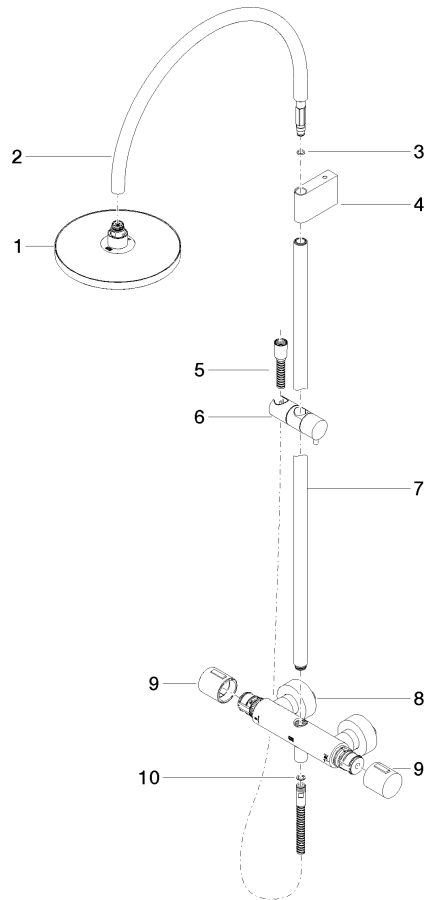

- shower with fixed riser projection 452mm
- overhead shower: rain flow
- rain shower Ø 220 mm
- rain shower with anti-scale system
- max. rainshower flow 7 l/min
- rotary diverter with volume control and shut-off function
- slide-on rosettes Ø 70 mm
- height of fittings up to rain shower (bottom edge) 963mm
- height of fittings up to top edge of elbow 1267mm
- gauge 150 mm - 13 mm
- metal shower hose 1750mm with integrated anti-twist protection
- 1/2" connection
- slide bar
- Pipe diameter 23.5 mm
- quick clearing
- This product can help a building meet the requirements of Green Building Rating Systems, e.g. LEED®, BREEAM®, DGNB
- WRAS 2204013

Required miscellaneous

	SERIES-VARIOUS Hand shower - Chrome	28 029 979-00 0010
--	--	-----------------------

TARA Showerpipe with shower thermostat 220 mm - Chrome

TARA

ST 050 304 8892

ST 050 304 8892

mm [inches]
M 1:10

Flow rate chart

Certificates

Belgaqua_21-032- WRAS_2204013. LGA_38737.
27_5.

ST 050 304 8892

Spare parts list

No.	Item Number	Name	Quantity used	Delivery time
1	90 12 05 092 20-00	shower	1	10
2	04 28 22 346 00-00	pipe	1	10
3	09 14 10 008 90	seal	1	2
4	90 17 11 150 00-00	holder	1	10
5	28 322 970-00	Metal shower hose 1/2" x 3/8" x 1750 mm - Chrome	1	2
6	12 570 970-00	Slide unit - Chrome	1	10
7	90 28 22 349 00-00	pipe	1	10
8	04 17 01 250 00-00	connection	1	10
9	90 17 33 015 00-00	handle	2	10
10	90 14 20 026 00 90	seal	1	2