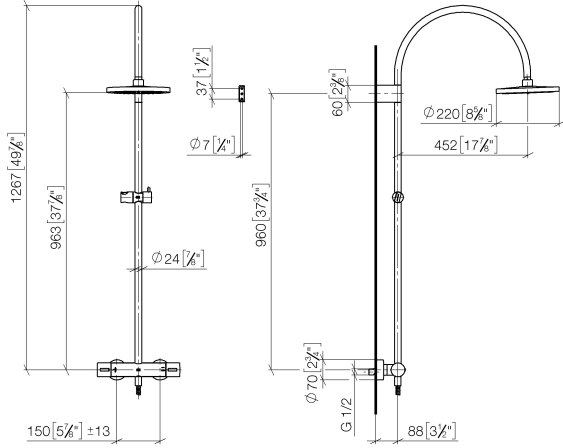

- shower with fixed riser projection 452mm
- overhead shower: rain flow
- rain shower Ø 220 mm
- rain shower with anti-scale system
- max. rainshower flow 7 l/min
- rotary diverter with volume control and shut-off function
- slide-on rosettes Ø 70 mm
- height of fittings up to rain shower (bottom edge) 963mm
- height of fittings up to top edge of elbow 1267mm
- gauge 150 mm - 13 mm
- metal shower hose 1750mm with integrated anti-twist protection
- 1/2" connection
- slide bar
- Pipe diameter 23.5 mm
- quick clearing
- This product can help a building meet the requirements of Green Building Rating Systems, e.g. LEED®, BREEAM®, DGNB
- WRAS 2204013

Required miscellaneous

	SERIES-VARIOUS Hand shower - Chrome	28 029 979-00 0010
--	--	-----------------------

TARA Showerpipe with shower thermostat 220 mm - Chrome

TARA

ST 050 304 8892

ST 050 304 8892

mm [inches]
M 1:10

Flow rate chart

Certificates

Belgaqua_21-032- WRAS_2204013. LGA_38737.
27_5.

ST 050 304 8892

Spare parts list

No.	Item Number	Name	Quantity used	Delivery time
1	90 12 05 092 20-00	shower	1	10
2	04 28 22 346 00-00	pipe	1	10
3	09 14 10 008 90	seal	1	2
4	90 17 11 150 00-00	holder	1	10
5	28 322 970-00	Metal shower hose 1/2" x 3/8" x 1750 mm - Chrome	1	2
6	12 570 970-00	Slide unit - Chrome	1	10
7	90 28 22 349 00-00	pipe	1	10
8	04 17 01 250 00-00	connection	1	10
9	90 17 33 015 00-00	handle	2	10
10	90 14 20 026 00 90	seal	1	2