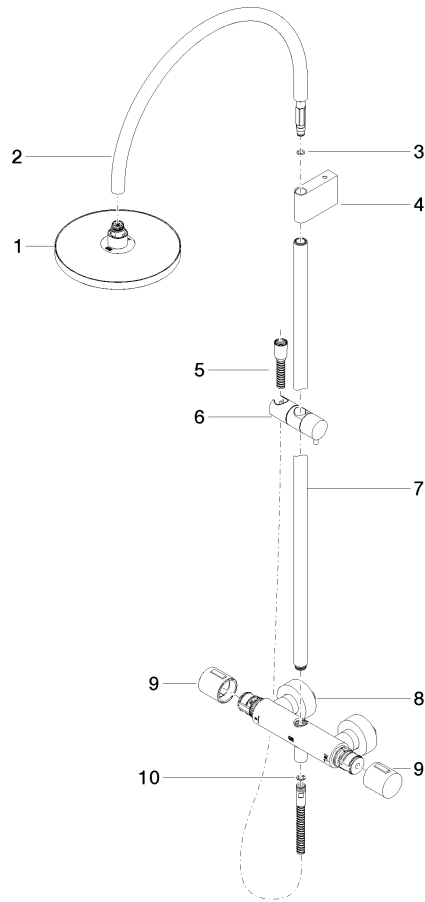

ST 050 304 8892

- shower with fixed riser projection 452mm
- Rain shower: PURE RAIN, max. flow rate 7 l/min (at 3 bar)
- rain shower Ø 220 mm
- rain shower with anti-scale system
- Hand shower: COMPACT RAIN, max. flow rate 15 l/min (at 3 bar)
- spray head Ø 100mm
- rotary diverter with volume control and shut-off function
- slide-on rosettes Ø 70 mm
- height of fittings up to rain shower (bottom edge) 963mm
- height of fittings up to top edge of elbow 1267mm
- gauge 150 mm - 13 mm
- metal shower hose 1750mm with integrated anti-twist protection
- 1/2" connection
- slide bar
- Pipe diameter 23.5 mm

Required miscellaneous

	Hand shower FlowReduce - Brushed Platinum	28 018 979-06 0010
--	--	-----------------------

TARA Showerpipe with shower thermostat 220 mm - Brushed Platinum

TARA

ST 050 304 8892

ST 050 304 8892

mm [inches]
M 1:10

Flow rate chart

Certificates

Belgaqua_21-032- WRAS_2204013. LGA_38737.
27_5.

ST 050 304 8892

Parts for other finishes can be found here: [Chrome](#)

Spare parts list

No.	Item Number	Name	Quantity used	Delivery time
1	90 12 05 092 20-06	shower	1	10
2	04 28 22 346 00-06	pipe	1	10
3	09 14 10 008 90	seal	1	2
4	90 17 11 150 00-06	holder	1	10
5	28 322 970-06	Metal shower hose 1/2" x 3/8" x 1750 mm - Brushed Platinum	1	2
6	12 570 970-06	Slide unit - Brushed Platinum	1	10
7	90 28 22 349 00-06	pipe	1	10
8	04 17 01 250 00-06	connection	1	10
9	90 17 33 015 00-06	handle	1	10
10	90 14 20 026 00 90	seal	1	2