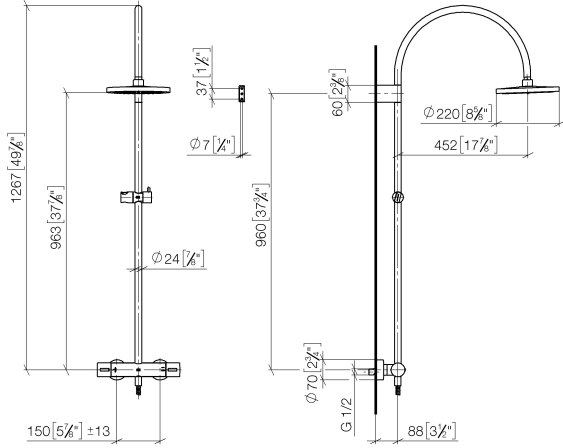

ST 050 304 8892

- shower with fixed riser projection 452mm
- Rain shower: PURE RAIN, max. flow rate 7 l/min (at 3 bar)
- rain shower Ø 220 mm
- rain shower with anti-scale system
- Hand shower: COMPACT RAIN, max. flow rate 15 l/min (at 3 bar)
- spray head Ø 100mm
- rotary diverter with volume control and shut-off function
- slide-on rosettes Ø 70 mm
- height of fittings up to rain shower (bottom edge) 963mm
- height of fittings up to top edge of elbow 1267mm
- gauge 150 mm - 13 mm
- metal shower hose 1750mm with integrated anti-twist protection
- 1/2" connection
- slide bar
- Pipe diameter 23.5 mm

Required miscellaneous

	Hand shower FlowReduce - Brushed Platinum	28 018 979-06 0010
--	--	-----------------------

TARA Showerpipe with shower thermostat 220 mm - Brushed Platinum

TARA

ST 050 304 8892

ST 050 304 8892

mm [inches]
M 1:10

Flow rate chart

Certificates

Belgaqua_21-032- WRAS_2204013. LGA_38737.
27_5.

ST 050 304 8892

Parts for other finishes can be found here: [Chrome](#)

Spare parts list

No.	Item Number	Name	Quantity used	Delivery time
1	90 12 05 092 20-06	shower	1	10
2	04 28 22 346 00-06	pipe	1	10
3	09 14 10 008 90	seal	1	2
4	90 17 11 150 00-06	holder	1	10
5	28 322 970-06	Metal shower hose 1/2" x 3/8" x 1750 mm - Brushed Platinum	1	2
6	12 570 970-06	Slide unit - Brushed Platinum	1	10
7	90 28 22 349 00-06	pipe	1	10
8	04 17 01 250 00-06	connection	1	10
9	90 17 33 015 00-06	handle	1	10
10	90 14 20 026 00 90	seal	1	2