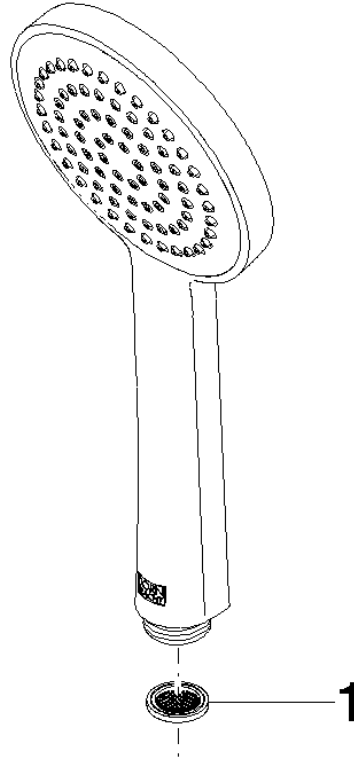

ST 050 304 8892

- shower with fixed riser projection 452mm
- Rain shower: PURE RAIN, max. flow rate 7 l/min (at 3 bar)
- rain shower Ø 220 mm
- rain shower with anti-scale system
- Hand shower: COMPACT RAIN, max. flow rate 15 l/min (at 3 bar)
- spray head Ø 100mm
- rotary diverter with volume control and shut-off function
- slide-on rosettes Ø 70 mm
- height of fittings up to rain shower (bottom edge) 963mm
- height of fittings up to top edge of elbow 1267mm
- gauge 150 mm - 13 mm
- metal shower hose 1750mm with integrated anti-twist protection
- 1/2" connection
- slide bar
- Pipe diameter 23.5 mm

TARA Showerpipe with shower thermostat 220 mm - Brushed Platinum

TARA

ST 050 304 8892

TARA Showerpipe with shower thermostat 220 mm - Brushed Platinum

TARA

ST 050 304 8892

ST 050 304 8892

mm [inches]

Flow rate chart

Certificates

DVGW_DW-6517DN0129. WRAS_2009011. LGA_29981.

ST 050 304 8892

Parts for other finishes can be found here: [Chrome](#)

Spare parts list

No.	Item Number	Name	Quantity used	Delivery time
1	09 23 01 039 90	sieve	1	2

ST 050 304 8892

Fits: TARA, VAIA, META

- shower with fixed riser projection 452mm
- overhead shower: rain flow
- rain shower Ø 220 mm
- rain shower with anti-scale system
- max. rainshower flow 7 l/min
- rotary diverter with volume control and shut-off function
- slide-on rosettes Ø 70 mm
- height of fittings up to rain shower (bottom edge) 963mm
- height of fittings up to top edge of elbow 1267mm
- gauge 150 mm - 13 mm
- metal shower hose 1750mm with integrated anti-twist protection
- 1/2" connection
- slide bar
- Pipe diameter 23.5 mm
- quick clearing
- This product can help a building meet the requirements of Green Building Rating Systems, e.g. LEED®, BREEAM®, DGNB
- WRAS 2204013