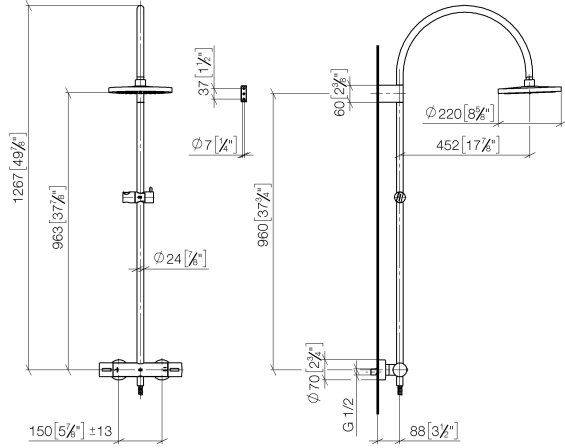

ST 050 304 8892

- shower with fixed riser projection 452mm
- Rain shower: PURE RAIN, max. flow rate 7 l/min (at 3 bar)
- rain shower Ø 220 mm
- rain shower with anti-scale system
- Hand shower: COMPACT RAIN, max. flow rate 15 l/min (at 3 bar)
- spray head Ø 100mm
- rotary diverter with volume control and shut-off function
- slide-on rosettes Ø 70 mm
- height of fittings up to rain shower (bottom edge) 963mm
- height of fittings up to top edge of elbow 1267mm
- gauge 150 mm - 13 mm
- metal shower hose 1750mm with integrated anti-twist protection
- 1/2" connection
- slide bar
- Pipe diameter 23.5 mm

Required miscellaneous

	Hand shower - Platinum	28 018 979-08
---	-------------------------------	---------------

TARA Showerpipe with shower thermostat 220 mm - Platinum

TARA

ST 050 304 8892

ST 050 304 8892

mm [inches]
M 1:10

Flow rate chart

Certificates

Belgaqua_21-032- WRAS_2204013. LGA_38737.
27_5.

ST 050 304 8892

Parts for other finishes can be found here: [Chrome](#)

Spare parts list

No.	Item Number	Name	Quantity used	Delivery time
1	90 12 05 092 20-08	shower	1	40
2	04 28 22 346 00-08	pipe	1	40
3	09 14 10 008 90	seal	1	2
4	90 17 11 150 00-08	holder	1	40
5	28 322 970-08	Metal shower hose 1/2" x 3/8" x 1750 mm - Platinum	1	40
6	12 570 970-08	Slide unit - Platinum	1	40
7	90 28 22 349 00-08	pipe	1	40
8	04 17 01 250 00-08	connection	1	40
9	90 17 33 015 00-08	handle	1	40
10	90 14 20 026 00 90	seal	1	2