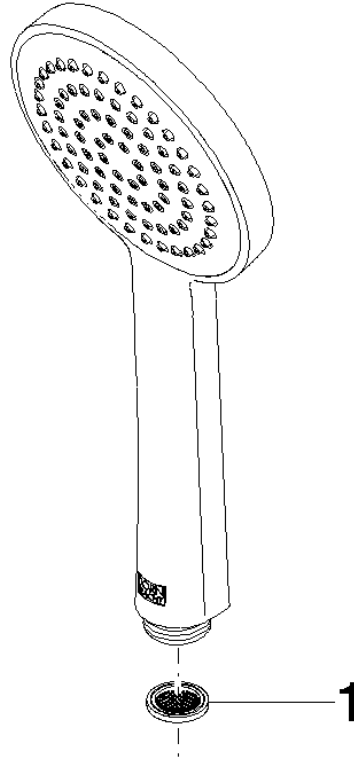

ST 050 304 8892

- shower with fixed riser projection 452mm
- Rain shower: PURE RAIN, max. flow rate 7 l/min (at 3 bar)
- rain shower Ø 220 mm
- rain shower with anti-scale system
- Hand shower: COMPACT RAIN, max. flow rate 15 l/min (at 3 bar)
- spray head Ø 100mm
- rotary diverter with volume control and shut-off function
- slide-on rosettes Ø 70 mm
- height of fittings up to rain shower (bottom edge) 963mm
- height of fittings up to top edge of elbow 1267mm
- gauge 150 mm - 13 mm
- metal shower hose 1750mm with integrated anti-twist protection
- 1/2" connection
- slide bar
- Pipe diameter 23.5 mm

TARA Showerpipe with shower thermostat 220 mm - Platinum

TARA

ST 050 304 8892

TARA Showerpipe with shower thermostat 220 mm - Platinum

TARA

ST 050 304 8892

ST 050 304 8892

mm [inches]

Flow rate chart

Certificates

DVGW_DW-6517DN0129. WRAS_2009011. LGA_29981.

ST 050 304 8892

Parts for other
finishes can be found
here: [Chrome](#)

Spare parts list

No.	Item Number	Name	Quantity used	Delivery time
1	09 23 01 039 90	sieve	1	2

ST 050 304 8892

Fits: TARA, VAIA, META

- shower with fixed riser projection 452mm
- overhead shower: rain flow
- rain shower Ø 220 mm
- rain shower with anti-scale system
- max. rainshower flow 7 l/min
- rotary diverter with volume control and shut-off function
- slide-on rosettes Ø 70 mm
- height of fittings up to rain shower (bottom edge) 963mm
- height of fittings up to top edge of elbow 1267mm
- gauge 150 mm - 13 mm
- metal shower hose 1750mm with integrated anti-twist protection
- 1/2" connection
- slide bar
- Pipe diameter 23.5 mm
- quick clearing
- This product can help a building meet the requirements of Green Building Rating Systems, e.g. LEED®, BREEAM®, DGNB
- WRAS 2204013