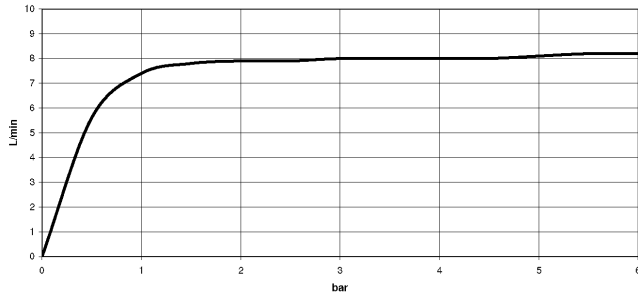

mm [inches]
M 1:10

Flow rate chart

Certificates

Belgaqua_21-032- WRAS_2204013. LGA_38737.
27_5.

ST 050 304 8892

Parts for other finishes can be found here: [Chrome](#)

Spare parts list

No.	Item Number	Name	Quantity used	Delivery time
1	90 12 05 092 20-08	shower	1	40
2	04 28 22 346 00-08	pipe	1	40
3	09 14 10 008 90	seal	1	2
4	90 17 11 150 00-08	holder	1	40
5	28 322 970-08	Metal shower hose 1/2" x 3/8" x 1750 mm - Platinum	1	40
6	12 570 970-08	Slide unit - Platinum	1	40
7	90 28 22 349 00-08	pipe	1	40
8	04 17 01 250 00-08	connection	1	40
9	90 17 33 015 00-08	handle	1	40
10	90 14 20 026 00 90	seal	1	2