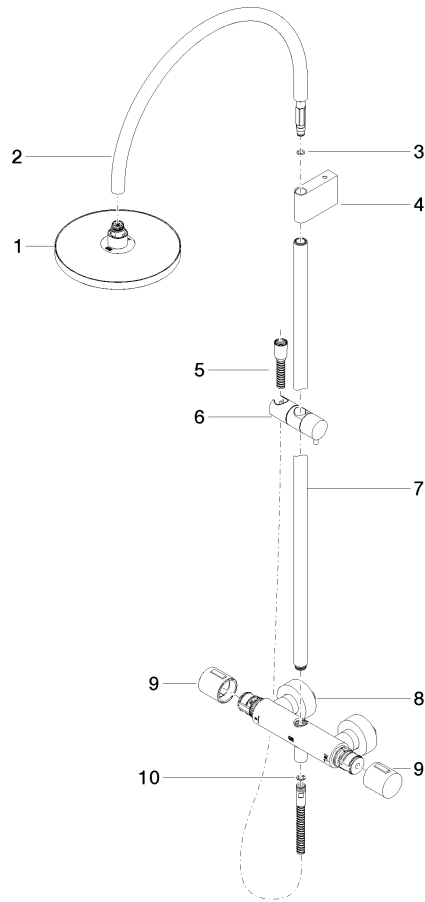

ST 050 304 8892

- shower with fixed riser projection 452mm
- Rain shower: PURE RAIN, max. flow rate 7 l/min (at 3 bar)
- rain shower Ø 220 mm
- rain shower with anti-scale system
- Hand shower: COMPACT RAIN, max. flow rate 15 l/min (at 3 bar)
- spray head Ø 100mm
- rotary diverter with volume control and shut-off function
- slide-on rosettes Ø 70 mm
- height of fittings up to rain shower (bottom edge) 963mm
- height of fittings up to top edge of elbow 1267mm
- gauge 150 mm - 13 mm
- metal shower hose 1750mm with integrated anti-twist protection
- 1/2" connection
- slide bar
- Pipe diameter 23.5 mm

Required miscellaneous

	Hand shower - Platinum	28 018 979-08
---	-------------------------------	---------------

TARA Showerpipe with shower thermostat 220 mm - Platinum

TARA

ST 050 304 8892

ST 050 304 8892

mm [inches]
M 1:10

Flow rate chart

Certificates

Belgaqua_21-032- WRAS_2204013. LGA_38737.
27_5.

ST 050 304 8892

Parts for other finishes can be found here: [Chrome](#)

Spare parts list

No.	Item Number	Name	Quantity used	Delivery time
1	90 12 05 092 20-08	shower	1	40
2	04 28 22 346 00-08	pipe	1	40
3	09 14 10 008 90	seal	1	2
4	90 17 11 150 00-08	holder	1	40
5	28 322 970-08	Metal shower hose 1/2" x 3/8" x 1750 mm - Platinum	1	40
6	12 570 970-08	Slide unit - Platinum	1	40
7	90 28 22 349 00-08	pipe	1	40
8	04 17 01 250 00-08	connection	1	40
9	90 17 33 015 00-08	handle	1	40
10	90 14 20 026 00 90	seal	1	2