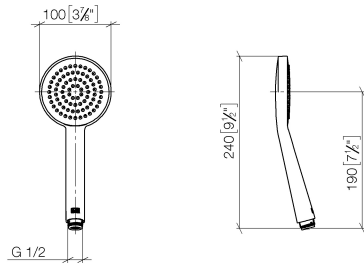

TARA Showerpipe with shower thermostat 220 mm - Brushed Durabronz (23kt Gold)

TARA

ST 050 304 8892

- shower with fixed riser projection 452mm
- Rain shower: PURE RAIN, max. flow rate 7 l/min (at 3 bar)
- rain shower Ø 220 mm
- rain shower with anti-scale system
- Hand shower: COMPACT RAIN, max. flow rate 15 l/min (at 3 bar)
- spray head Ø 100mm
- rotary diverter with volume control and shut-off function
- slide-on rosettes Ø 70 mm
- height of fittings up to rain shower (bottom edge) 963mm
- height of fittings up to top edge of elbow 1267mm
- gauge 150 mm - 13 mm
- metal shower hose 1750mm with integrated anti-twist protection
- 1/2" connection
- slide bar
- Pipe diameter 23.5 mm

TARA Showerpipe with shower thermostat 220 mm - Brushed Durabronze (23kt Gold)

TARA

ST 050 304 8892

Fits: TARA, VAIA, META

- shower with fixed riser projection 452mm
- overhead shower: rain flow
- rain shower Ø 220 mm
- rain shower with anti-scale system
- max. rainshower flow 7 l/min
- rotary diverter with volume control and shut-off function
- slide-on rosettes Ø 70 mm
- height of fittings up to rain shower (bottom edge) 963mm
- height of fittings up to top edge of elbow 1267mm
- gauge 150 mm - 13 mm
- metal shower hose 1750mm with integrated anti-twist protection
- 1/2" connection
- slide bar
- Pipe diameter 23.5 mm
- quick clearing
- This product can help a building meet the requirements of Green Building Rating Systems, e.g. LEED®, BREEAM®, DGNB
- WRAS 2204013

TARA Showerpipe with shower thermostat 220 mm - Brushed Durabron (23kt Gold)

TARA

ST 050 304 8892

TARA Showerpipe with shower thermostat 220 mm - Brushed Durabron (23kt Gold)

TARA

ST 050 304 8892

TARA Showerpipe with shower thermostat 220 mm - Brushed Durabronz (23kt Gold)

TARA

ST 050 304 8892

ST 050 304 8892
mm [inches]

Flow rate chart

Certificates

DVGW_DW-6517DN0129. WRAS_2009011. LGA_29981.

ST 050 304 8892
Parts for other
finishes can be found
here: Chrome

Spare parts list