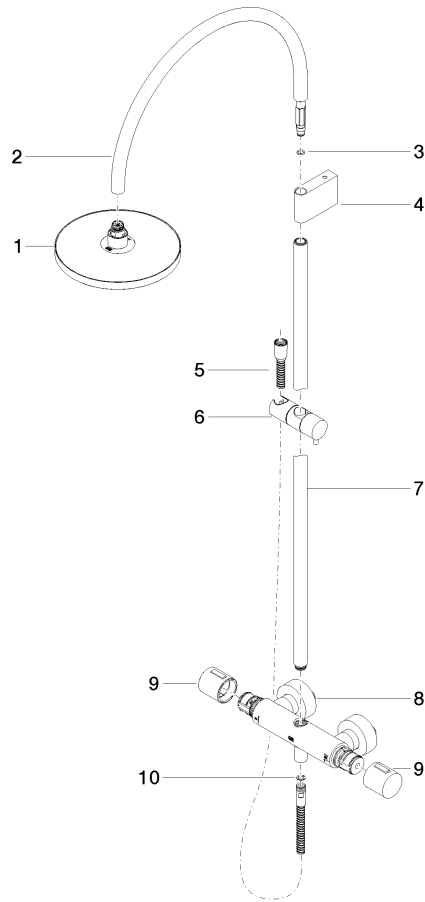

TARA Showerpipe with shower thermostat 220 mm - Brushed Durabronze (23kt Gold)

TARA

ST 050 304 8892

Fits: TARA, VAIA, META

- shower with fixed riser projection 452mm
- overhead shower: rain flow
- rain shower Ø 220 mm
- rain shower with anti-scale system
- max. rainshower flow 7 l/min
- rotary diverter with volume control and shut-off function
- slide-on rosettes Ø 70 mm
- height of fittings up to rain shower (bottom edge) 963mm
- height of fittings up to top edge of elbow 1267mm
- gauge 150 mm - 13 mm
- metal shower hose 1750mm with integrated anti-twist protection
- 1/2" connection
- slide bar
- Pipe diameter 23.5 mm
- quick clearing
- This product can help a building meet the requirements of Green Building Rating Systems, e.g. LEED®, BREEAM®, DGNB
- WRAS 2204013

Required miscellaneous

Hand shower FlowReduce - Brushed Durabronze (23kt Gold) 28 018 979-28 0010

ST 050 304 8802
mm [inches]
M 1:10

Flow rate chart

Certificates

Belgaqua_21-032- WRAS_2204013. LGA_38737.
27_5.

ST 050 304 8892
 Parts for other
 finishes can be found
 here: Chrome

Spare parts list

No.	Item Number	Name	Quantity used	Delivery time
1	90 12 05 092 20-28	shower	1	20
2	04 28 22 346 00-28	pipe	1	20
3	09 14 10 008 90	seal	1	2
4	90 17 11 150 00-28	holder	1	20
5	28 322 970-28	Metal shower hose 1/2" x 3/8" x 1750 mm - Brushed Durabronz (23kt Gold)	1	20
6	12 570 970-28	Slide unit - Brushed Durabronz (23kt Gold)	1	20
7	90 28 22 349 00-28	pipe	1	20
8	04 17 01 250 00-28	connection	1	20
9	90 17 33 015 00-28	handle	1	20
10	90 14 20 026 00 90	seal	1	2