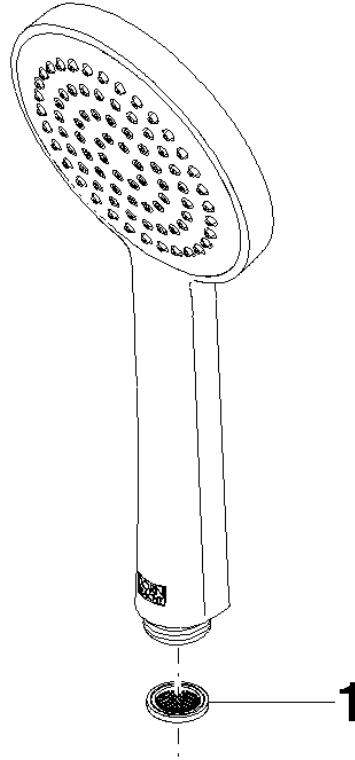

ST 050 304 8892

- shower with fixed riser projection 452mm
- Rain shower: PURE RAIN, max. flow rate 7 l/min (at 3 bar)
- rain shower Ø 220 mm
- rain shower with anti-scale system
- Hand shower: COMPACT RAIN, max. flow rate 15 l/min (at 3 bar)
- spray head Ø 100mm
- rotary diverter with volume control and shut-off function
- slide-on rosettes Ø 70 mm
- height of fittings up to rain shower (bottom edge) 963mm
- height of fittings up to top edge of elbow 1267mm
- gauge 150 mm - 13 mm
- metal shower hose 1750mm with integrated anti-twist protection
- 1/2" connection
- slide bar
- Pipe diameter 23.5 mm

TARA Showerpipe with shower thermostat 220 mm - Brushed Dark Platinum

TARA

ST 050 304 8892

TARA Showerpipe with shower thermostat 220 mm - Brushed Dark Platinum

TARA

ST 050 304 8892

ST 050 304 8892

mm [inches]

Flow rate chart

Certificates

DVGW_DW-6517DN0129. WRAS_2009011. LGA_29981.

ST 050 304 8892

Parts for other
finishes can be found
here: [Chrome](#)

Spare parts list

No.	Item Number	Name	Quantity used	Delivery time
1	09 23 01 039 90	sieve	1	2

ST 050 304 8892

Fits: TARA, VAIA, META

- shower with fixed riser projection 452mm
- overhead shower: rain flow
- rain shower Ø 220 mm
- rain shower with anti-scale system
- max. rainshower flow 7 l/min
- rotary diverter with volume control and shut-off function
- slide-on rosettes Ø 70 mm
- height of fittings up to rain shower (bottom edge) 963mm
- height of fittings up to top edge of elbow 1267mm
- gauge 150 mm - 13 mm
- metal shower hose 1750mm with integrated anti-twist protection
- 1/2" connection
- slide bar
- Pipe diameter 23.5 mm
- quick clearing
- This product can help a building meet the requirements of Green Building Rating Systems, e.g. LEED®, BREEAM®, DGNB
- WRAS 2204013