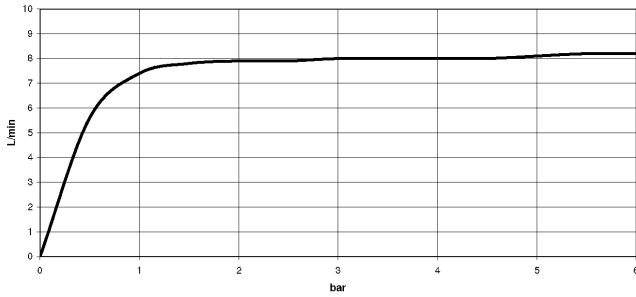

Flow rate chart

Certificates

Belgaqua_21-032- WRAS_2204013. LGA_38737.
27_5.