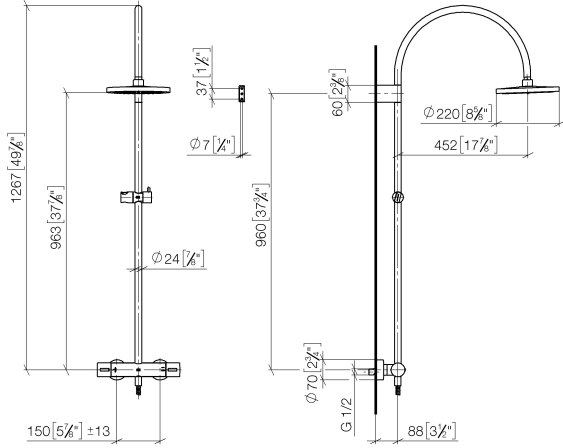

ST 050 304 8892

- shower with fixed riser projection 452mm
- Rain shower: PURE RAIN, max. flow rate 7 l/min (at 3 bar)
- rain shower Ø 220 mm
- rain shower with anti-scale system
- Hand shower: COMPACT RAIN, max. flow rate 15 l/min (at 3 bar)
- spray head Ø 100mm
- rotary diverter with volume control and shut-off function
- slide-on rosettes Ø 70 mm
- height of fittings up to rain shower (bottom edge) 963mm
- height of fittings up to top edge of elbow 1267mm
- gauge 150 mm - 13 mm
- metal shower hose 1750mm with integrated anti-twist protection
- 1/2" connection
- slide bar
- Pipe diameter 23.5 mm

Required miscellaneous

	Hand shower - Brushed Dark Platinum	28 018 979-99
---	--	---------------

TARA Showerpipe with shower thermostat 220 mm - Brushed Dark Platinum

TARA

ST 050 304 8892

ST 050 304 8892

mm [inches]
M 1:10

Flow rate chart

Certificates

Belgaqua_21-032- WRAS_2204013. LGA_38737.
27_5.

ST 050 304 8892

Parts for other finishes can be found here: [Chrome](#)

Spare parts list

No.	Item Number	Name	Quantity used	Delivery time
1	90 12 05 092 20-99	shower	1	30
2	04 28 22 346 00-99	pipe	1	30
3	09 14 10 008 90	seal	1	2
4	90 17 11 150 00-99	holder	1	30
5	28 322 970-99	Metal shower hose 1/2" x 3/8" x 1750 mm - Brushed Dark Platinum	1	2
6	12 570 970-99	Slide unit - Brushed Dark Platinum	1	30
7	90 28 22 349 00-99	pipe	1	30
8	04 17 01 250 00-99	connection	1	30
9	90 17 33 015 00-99	handle	1	30
10	90 14 20 026 00 90	seal	1	2