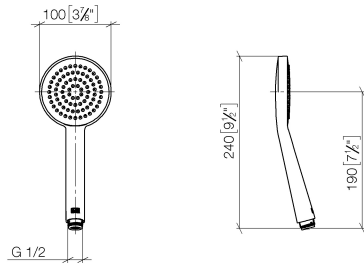

ST 050 304 8892

- shower with fixed riser projection 452mm
- Rain shower: PURE RAIN, max. flow rate 7 l/min (at 3 bar)
- rain shower Ø 220 mm
- rain shower with anti-scale system
- Hand shower: COMPACT RAIN, max. flow rate 15 l/min (at 3 bar)
- spray head Ø 100mm
- rotary diverter with volume control and shut-off function
- slide-on rosettes Ø 70 mm
- height of fittings up to rain shower (bottom edge) 963mm
- height of fittings up to top edge of elbow 1267mm
- gauge 150 mm - 13 mm
- metal shower hose 1750mm with integrated anti-twist protection
- 1/2" connection
- slide bar
- Pipe diameter 23.5 mm

TARA Showerpipe with shower thermostat 220 mm - Brushed Dark Platinum

TARA

ST 050 304 8892

TARA Showerpipe with shower thermostat 220 mm - Brushed Dark Platinum

TARA

ST 050 304 8892

ST 050 304 8892

mm [inches]

Flow rate chart

Certificates

DVGW_DW-6517DN0129. WRAS_2009011. LGA_29981.

ST 050 304 8892

Parts for other
finishes can be found
here: [Chrome](#)

Spare parts list

No.	Item Number	Name	Quantity used	Delivery time
1	09 23 01 039 90	sieve	1	2

ST 050 304 8892

Fits: TARA, VAIA, META

- shower with fixed riser projection 452mm
- overhead shower: rain flow
- rain shower Ø 220 mm
- rain shower with anti-scale system
- max. rainshower flow 7 l/min
- rotary diverter with volume control and shut-off function
- slide-on rosettes Ø 70 mm
- height of fittings up to rain shower (bottom edge) 963mm
- height of fittings up to top edge of elbow 1267mm
- gauge 150 mm - 13 mm
- metal shower hose 1750mm with integrated anti-twist protection
- 1/2" connection
- slide bar
- Pipe diameter 23.5 mm
- quick clearing
- This product can help a building meet the requirements of Green Building Rating Systems, e.g. LEED®, BREEAM®, DGNB
- WRAS 2204013