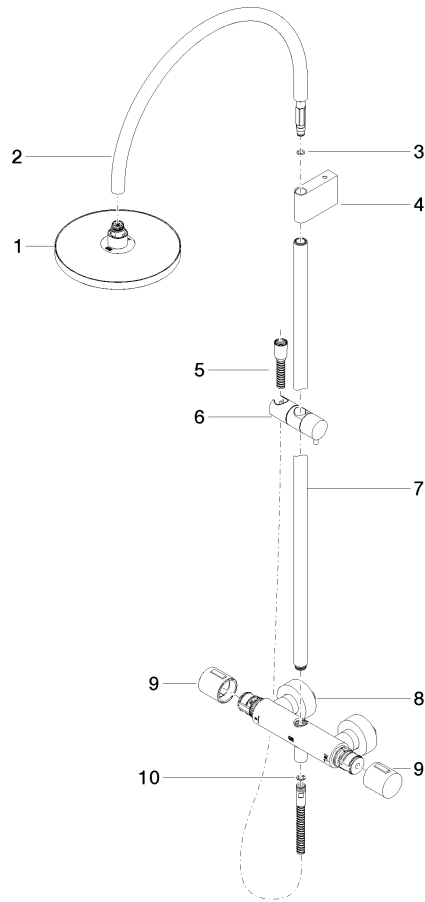

ST 050 304 8892

- shower with fixed riser projection 452mm
- Rain shower: PURE RAIN, max. flow rate 7 l/min (at 3 bar)
- rain shower Ø 220 mm
- rain shower with anti-scale system
- Hand shower: COMPACT RAIN, max. flow rate 15 l/min (at 3 bar)
- spray head Ø 100mm
- rotary diverter with volume control and shut-off function
- slide-on rosettes Ø 70 mm
- height of fittings up to rain shower (bottom edge) 963mm
- height of fittings up to top edge of elbow 1267mm
- gauge 150 mm - 13 mm
- metal shower hose 1750mm with integrated anti-twist protection
- 1/2" connection
- slide bar
- Pipe diameter 23.5 mm

Required miscellaneous

	Hand shower - Brushed Dark Platinum	28 018 979-99
---	--	---------------

TARA Showerpipe with shower thermostat 220 mm - Brushed Dark Platinum

TARA

ST 050 304 8892

ST 050 304 8892

mm [inches]
M 1:10

Flow rate chart

Certificates

Belgaqua_21-032- WRAS_2204013. LGA_38737.
27_5.

ST 050 304 8892

Parts for other finishes can be found here: [Chrome](#)

Spare parts list

No.	Item Number	Name	Quantity used	Delivery time
1	90 12 05 092 20-99	shower	1	30
2	04 28 22 346 00-99	pipe	1	30
3	09 14 10 008 90	seal	1	2
4	90 17 11 150 00-99	holder	1	30
5	28 322 970-99	Metal shower hose 1/2" x 3/8" x 1750 mm - Brushed Dark Platinum	1	2
6	12 570 970-99	Slide unit - Brushed Dark Platinum	1	30
7	90 28 22 349 00-99	pipe	1	30
8	04 17 01 250 00-99	connection	1	30
9	90 17 33 015 00-99	handle	1	30
10	90 14 20 026 00 90	seal	1	2