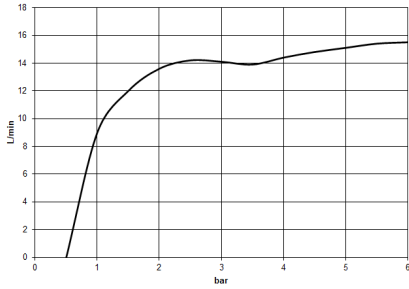

## Showerpipe with shower thermostat - Chrome

---

IMO

ST 050 305 1979

ST 050 305 1979

mm [inches]

### Flow rate chart