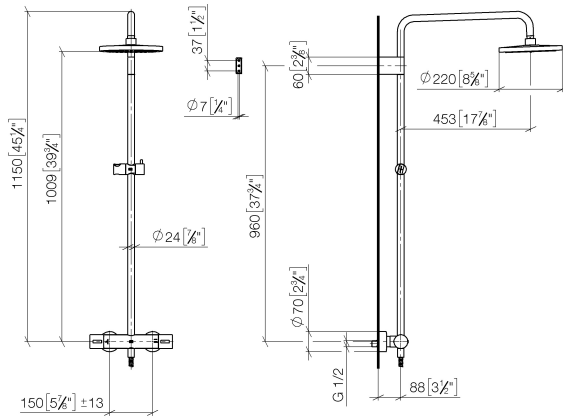

- shower with fixed riser projection 453mm
- overhead shower: rain flow
- rain shower Ø 220 mm
- rain shower with anti-scale system
- max. rainshower flow 7 l/min
- rotary diverter with volume control and shut-off function
- slide-on rosettes Ø 70 mm
- height of fittings up to rain shower (bottom edge) 1009mm
- height of fittings up to top edge of elbow 1150mm
- gauge 150 mm - 13 mm
- metal shower hose 1750mm with integrated anti-twist protection
- 1/2" connection
- slide bar
- Pipe diameter 23.5 mm
- quick clearing
- This product can help a building meet the requirements of Green Building Rating Systems, e.g. LEED®, BREEAM®, DGNB
- WRAS 2204013

## Showerpipe with shower thermostat - Chrome

---

IMO

ST 050 305 1979

ST 050 305 1979

mm [inches]  
1:10

Flow rate chart

Certificates

DVGW\_DW-  
6509DN0123.

Belgaqua\_21-032-  
27\_5.

WRAS\_2204013.

LGA\_38737.

ST 050 305 1979

Spare parts list

No.	Item Number	Name	Quantity used	Delivery time
1	90 12 05 092 20-00	shower	1	10
2	09 23 01 039 90	sieve	1	2
3	90 28 22 348 00-00	pipe	1	10
4	90 17 11 150 00-00	holder	1	10
5	90 28 22 349 00-00	pipe	1	10
6	04 17 01 250 00-00	connection	1	10
7	90 17 33 015 00-00	handle	2	10
8	90 14 20 026 00 90	seal	1	2
9	12 570 970-00	Slide unit - Chrome	1	10
10	28 322 970-00	Metal shower hose 1/2" x 3/8" x 1750 mm - Chrome	1	2