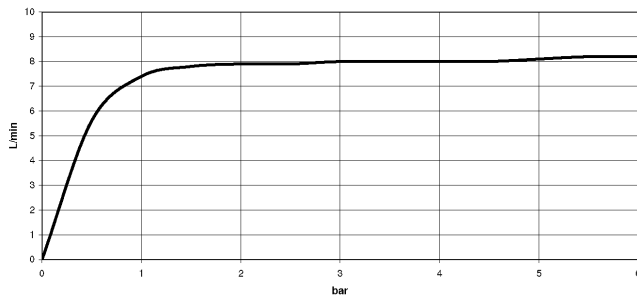

## Showerpipe with shower thermostat - Chrome

---

IMO

ST 050 305 1979

ST 050 305 1979

mm [inches]  
1:10

Flow rate chart

Certificates