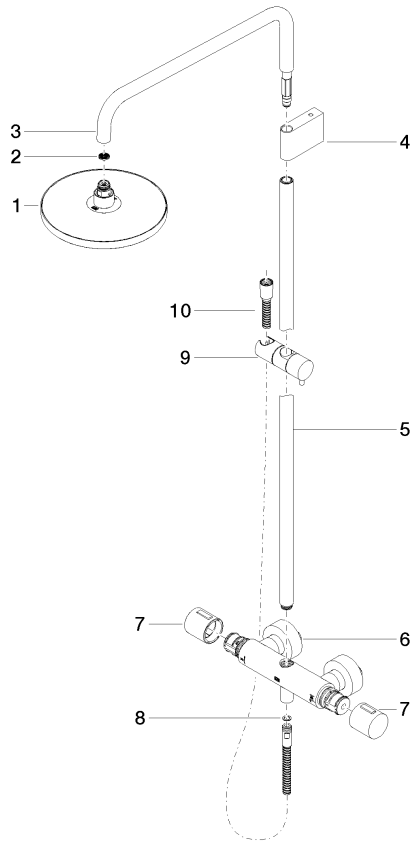

ST 050 305 1979

Fits: IMO, LULU, TARA, LISSÉ, VAIA, META, CYO

- shower with fixed riser projection 453mm
- Rain shower: PURE RAIN, max. flow rate 7 l/min (at 3 bar)
- rain shower Ø 220 mm
- rain shower with anti-scale system
- Hand shower: COMPACT RAIN, max. flow rate 15 l/min (at 3 bar)
- spray head Ø 100mm
- rotary diverter with volume control and shut-off function
- slide-on rosettes Ø 70 mm
- height of fittings up to rain shower (bottom edge) 1009mm
- height of fittings up to top edge of elbow 1150mm
- gauge 150 mm - 13 mm
- metal shower hose 1750mm with integrated anti-twist protection
- 1/2" connection
- slide bar
- Pipe diameter 23.5 mm

- shower with fixed riser projection 453mm
- overhead shower: rain flow
- rain shower Ø 220 mm
- rain shower with anti-scale system
- max. rainshower flow 7 l/min
- rotary diverter with volume control and shut-off function
- slide-on rosettes Ø 70 mm
- height of fittings up to rain shower (bottom edge) 1009mm
- height of fittings up to top edge of elbow 1150mm
- gauge 150 mm - 13 mm
- metal shower hose 1750mm with integrated anti-twist protection
- 1/2" connection
- slide bar
- Pipe diameter 23.5 mm
- quick clearing
- This product can help a building meet the requirements of Green Building Rating Systems, e.g. LEED®, BREEAM®, DGNB
- WRAS 2204013

## Showerpipe with shower thermostat - Chrome

---

IMO

ST 050 305 1979

ST 050 305 1979

mm [inches]  
1:10

Flow rate chart

Certificates

DVGW\_DW-  
6509DN0123.

Belgaqua\_21-032-  
27\_5.

WRAS\_2204013.

LGA\_38737.

ST 050 305 1979

Spare parts list

No.	Item Number	Name	Quantity used	Delivery time
1	90 12 05 092 20-00	shower	1	10
2	09 23 01 039 90	sieve	1	2
3	90 28 22 348 00-00	pipe	1	10
4	90 17 11 150 00-00	holder	1	10
5	90 28 22 349 00-00	pipe	1	10
6	04 17 01 250 00-00	connection	1	10
7	90 17 33 015 00-00	handle	2	10
8	90 14 20 026 00 90	seal	1	2
9	12 570 970-00	Slide unit - Chrome	1	10
10	28 322 970-00	Metal shower hose 1/2" x 3/8" x 1750 mm - Chrome	1	2