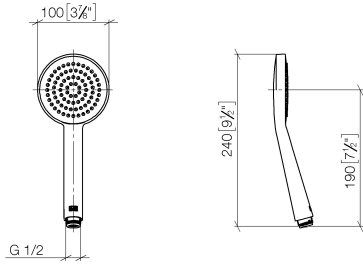

ST 050 305 1979

Fits: IMO, LULU, TARA, LISSÉ, VAIA, META, CYO

- shower with fixed riser projection 453mm
- Rain shower: PURE RAIN, max. flow rate 7 l/min (at 3 bar)
- rain shower Ø 220 mm
- rain shower with anti-scale system
- Hand shower: COMPACT RAIN, max. flow rate 15 l/min (at 3 bar)
- spray head Ø 100mm
- rotary diverter with volume control and shut-off function
- slide-on rosettes Ø 70 mm
- height of fittings up to rain shower (bottom edge) 1009mm
- height of fittings up to top edge of elbow 1150mm
- gauge 150 mm - 13 mm
- metal shower hose 1750mm with integrated anti-twist protection
- 1/2" connection
- slide bar
- Pipe diameter 23.5 mm

## Showerpipe with shower thermostat - Chrome

---

IMO

ST 050 305 1979

ST 050 305 1979

mm [inches]

- shower with fixed riser projection 453mm
- overhead shower: rain flow
- rain shower Ø 220 mm
- rain shower with anti-scale system
- max. rainshower flow 7 l/min
- rotary diverter with volume control and shut-off function
- slide-on rosettes Ø 70 mm
- height of fittings up to rain shower (bottom edge) 1009mm
- height of fittings up to top edge of elbow 1150mm
- gauge 150 mm - 13 mm
- metal shower hose 1750mm with integrated anti-twist protection
- 1/2" connection
- slide bar
- Pipe diameter 23.5 mm
- quick clearing
- This product can help a building meet the requirements of Green Building Rating Systems, e.g. LEED®, BREEAM®, DGNB
- WRAS 2204013