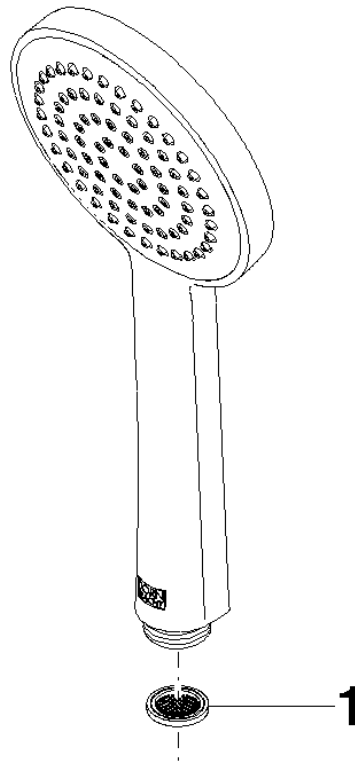

ST 050 305 1979

Fits: IMO, LULU, TARA, LISSÉ, VAIA, META, CYO

- shower with fixed riser projection 453mm
- Rain shower: PURE RAIN, max. flow rate 7 l/min (at 3 bar)
- rain shower Ø 220 mm
- rain shower with anti-scale system
- Hand shower: COMPACT RAIN, max. flow rate 15 l/min (at 3 bar)
- spray head Ø 100mm
- rotary diverter with volume control and shut-off function
- slide-on rosettes Ø 70 mm
- height of fittings up to rain shower (bottom edge) 1009mm
- height of fittings up to top edge of elbow 1150mm
- gauge 150 mm - 13 mm
- metal shower hose 1750mm with integrated anti-twist protection
- 1/2" connection
- slide bar
- Pipe diameter 23.5 mm

Showerpipe with shower thermostat - Brushed Platinum

IMO

ST 050 305 1979

Showerpipe with shower thermostat - Brushed Platinum

IMO

ST 050 305 1979

ST 050 305 1979

mm [inches]

Flow rate chart

Certificates

DVGW_DW-6517DN0129. WRAS_2009011. LGA_29981.

ST 050 305 1979

Parts for other finishes can be found here: [Chrome](#)

Spare parts list

No.	Item Number	Name	Quantity used	Delivery time
1	09 23 01 039 90	sieve	1	2

ST 050 305 1979

Fits: IMO, LULU, TARA, LISSÉ, VAIA, META

- shower with fixed riser projection 453mm
- overhead shower: rain flow
- rain shower Ø 220 mm
- rain shower with anti-scale system
- max. rainshower flow 7 l/min
- rotary diverter with volume control and shut-off function
- slide-on rosettes Ø 70 mm
- height of fittings up to rain shower (bottom edge) 1009mm
- height of fittings up to top edge of elbow 1150mm
- gauge 150 mm - 13 mm
- metal shower hose 1750mm with integrated anti-twist protection
- 1/2" connection
- slide bar
- Pipe diameter 23.5 mm
- quick clearing
- This product can help a building meet the requirements of Green Building Rating Systems, e.g. LEED®, BREEAM®, DGNB
- WRAS 2204013