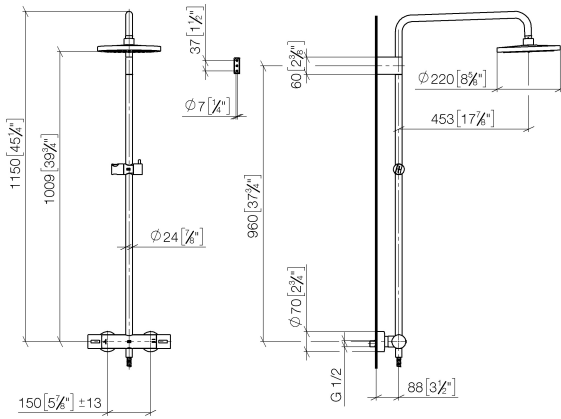

Showerpipe with shower thermostat - Brushed Platinum

IMO

ST 050 305 1979

ST 050 305 1979

mm [inches]
1:10

Flow rate chart

Certificates

DVGW_DW-6509DN0123. Belgaqua_21-032-27_5. WRAS_2204013. LGA_38737.

ST 050 305 1979

Parts for other finishes can be found here: [Chrome](#)

Spare parts list

No.	Item Number	Name	Quantity used	Delivery time
1	90 12 05 092 20-06	shower	1	10
2	09 23 01 039 90	sieve	1	2
3	90 28 22 348 00-06	pipe	1	10
4	90 17 11 150 00-06	holder	1	10
5	90 28 22 349 00-06	pipe	1	10
6	04 17 01 250 00-06	connection	1	10
7	90 17 33 015 00-06	handle	2	10
8	90 14 20 026 00 90	seal	1	2
9	12 570 970-06	Slide unit - Brushed Platinum	1	10
10	28 322 970-06	Metal shower hose 1/2" x 3/8" x 1750 mm - Brushed Platinum	1	2