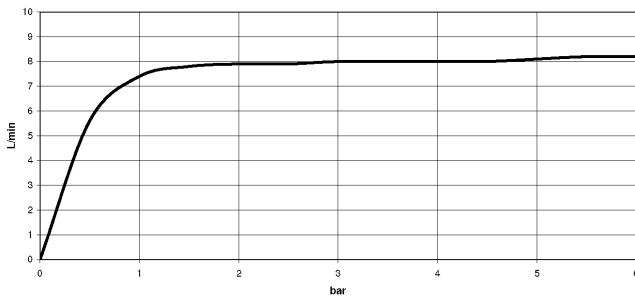

Showerpipe with shower thermostat - Brushed Platinum

IMO

ST 050 305 1979

ST 050 305 1979

mm [inches]
1:10

Flow rate chart

Certificates

DVGW_DW-6509DN0123. Belgaqua_21-032-27_5. WRAS_2204013. LGA_38737.