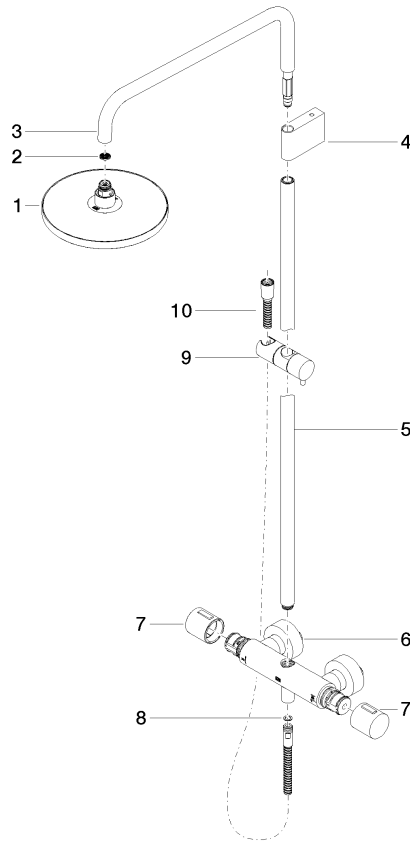

ST 050 305 1979

Fits: IMO, LULU, TARA, LISSÉ, VAIA, META, CYO

- shower with fixed riser projection 453mm
- Rain shower: PURE RAIN, max. flow rate 7 l/min (at 3 bar)
- rain shower Ø 220 mm
- rain shower with anti-scale system
- Hand shower: COMPACT RAIN, max. flow rate 15 l/min (at 3 bar)
- spray head Ø 100mm
- rotary diverter with volume control and shut-off function
- slide-on rosettes Ø 70 mm
- height of fittings up to rain shower (bottom edge) 1009mm
- height of fittings up to top edge of elbow 1150mm
- gauge 150 mm - 13 mm
- metal shower hose 1750mm with integrated anti-twist protection
- 1/2" connection
- slide bar
- Pipe diameter 23.5 mm

Showerpipe with shower thermostat - Brushed Platinum

IMO

ST 050 305 1979

ST 050 305 1979

mm [inches]
1:10

Flow rate chart

Certificates

DVGW_DW-6509DN0123. Belgaqua_21-032-27_5. WRAS_2204013. LGA_38737.

ST 050 305 1979

Parts for other finishes can be found here: [Chrome](#)

Spare parts list

No.	Item Number	Name	Quantity used	Delivery time
1	90 12 05 092 20-06	shower	1	10
2	09 23 01 039 90	sieve	1	2
3	90 28 22 348 00-06	pipe	1	10
4	90 17 11 150 00-06	holder	1	10
5	90 28 22 349 00-06	pipe	1	10
6	04 17 01 250 00-06	connection	1	10
7	90 17 33 015 00-06	handle	2	10
8	90 14 20 026 00 90	seal	1	2
9	12 570 970-06	Slide unit - Brushed Platinum	1	10
10	28 322 970-06	Metal shower hose 1/2" x 3/8" x 1750 mm - Brushed Platinum	1	2