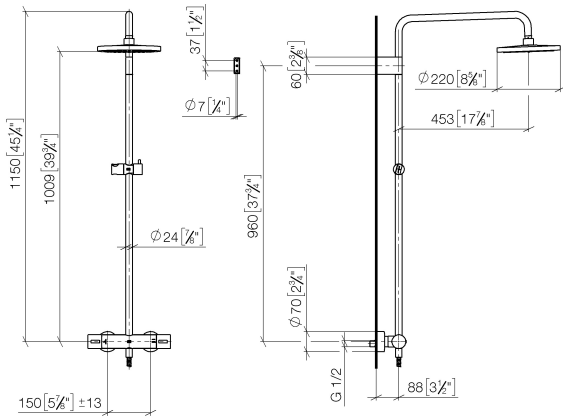

- shower with fixed riser projection 453mm
- overhead shower: rain flow
- rain shower Ø 220 mm
- rain shower with anti-scale system
- max. rainshower flow 7 l/min
- rotary diverter with volume control and shut-off function
- slide-on rosettes Ø 70 mm
- height of fittings up to rain shower (bottom edge) 1009mm
- height of fittings up to top edge of elbow 1150mm
- gauge 150 mm - 13 mm
- metal shower hose 1750mm with integrated anti-twist protection
- 1/2" connection
- slide bar
- Pipe diameter 23.5 mm
- quick clearing
- This product can help a building meet the requirements of Green Building Rating Systems, e.g. LEED®, BREEAM®, DGNB
- WRAS 2204013

Required miscellaneous

	Hand shower - Platinum	28 018 979-08
---	-------------------------------	---------------

Showerpipe with shower thermostat - Platinum

IMO

ST 050 305 1979

ST 050 305 1979

mm [inches]
1:10

Flow rate chart

Certificates

DVGW_DW-6509DN0123. Belgaqua_21-032-27_5. WRAS_2204013. LGA_38737.

ST 050 305 1979

Parts for other finishes can be found here: [Chrome](#)

Spare parts list

No.	Item Number	Name	Quantity used	Delivery time
1	90 12 05 092 20-08	shower	1	40
2	09 23 01 039 90	sieve	1	2
3	90 28 22 348 00-08	pipe	1	40
4	90 17 11 150 00-08	holder	1	40
5	90 28 22 349 00-08	pipe	1	40
6	04 17 01 250 00-08	connection	1	40
7	90 17 33 015 00-08	handle	2	40
8	90 14 20 026 00 90	seal	1	2
9	12 570 970-08	Slide unit - Platinum	1	40
10	28 322 970-08	Metal shower hose 1/2" x 3/8" x 1750 mm - Platinum	1	40