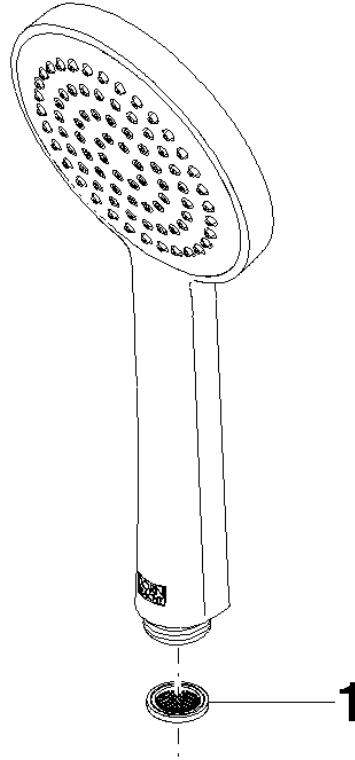

ST 050 305 1979

Fits: IMO, LULU, TARA, LISSÉ, VAIA, META, CYO

- shower with fixed riser projection 453mm
- Rain shower: PURE RAIN, max. flow rate 7 l/min (at 3 bar)
- rain shower Ø 220 mm
- rain shower with anti-scale system
- Hand shower: COMPACT RAIN, max. flow rate 15 l/min (at 3 bar)
- spray head Ø 100mm
- rotary diverter with volume control and shut-off function
- slide-on rosettes Ø 70 mm
- height of fittings up to rain shower (bottom edge) 1009mm
- height of fittings up to top edge of elbow 1150mm
- gauge 150 mm - 13 mm
- metal shower hose 1750mm with integrated anti-twist protection
- 1/2" connection
- slide bar
- Pipe diameter 23.5 mm

Showerpipe with shower thermostat - Platinum

IMO

ST 050 305 1979

ST 050 305 1979

mm [inches]

Flow rate chart

Certificates

DVGW_DW-6517DN0129. WRAS_2009011. LGA_29981.

ST 050 305 1979

Parts for other
finishes can be found
here: [Chrome](#)

Spare parts list

No.	Item Number	Name	Quantity used	Delivery time
1	09 23 01 039 90	sieve	1	2

ST 050 305 1979

Fits: IMO, LULU, TARA, LISSÉ, VAIA, META

- shower with fixed riser projection 453mm
- overhead shower: rain flow
- rain shower Ø 220 mm
- rain shower with anti-scale system
- max. rainshower flow 7 l/min
- rotary diverter with volume control and shut-off function
- slide-on rosettes Ø 70 mm
- height of fittings up to rain shower (bottom edge) 1009mm
- height of fittings up to top edge of elbow 1150mm
- gauge 150 mm - 13 mm
- metal shower hose 1750mm with integrated anti-twist protection
- 1/2" connection
- slide bar
- Pipe diameter 23.5 mm
- quick clearing
- This product can help a building meet the requirements of Green Building Rating Systems, e.g. LEED®, BREEAM®, DGNB
- WRAS 2204013