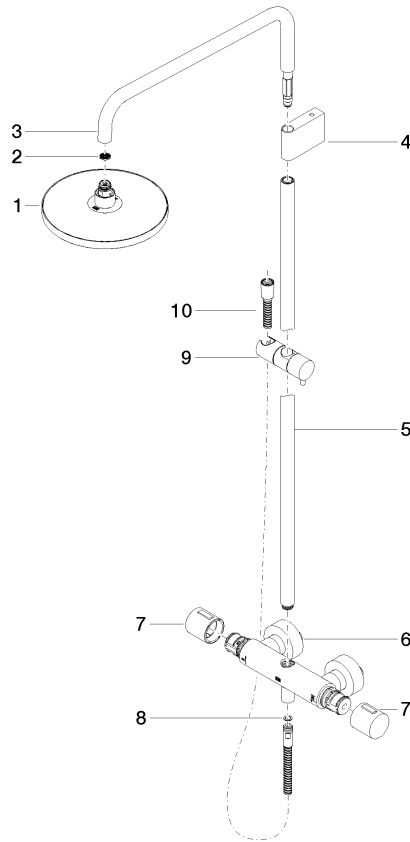

- shower with fixed riser projection 453mm
- overhead shower: rain flow
- rain shower Ø 220 mm
- rain shower with anti-scale system
- max. rainshower flow 7 l/min
- rotary diverter with volume control and shut-off function
- slide-on rosettes Ø 70 mm
- height of fittings up to rain shower (bottom edge) 1009mm
- height of fittings up to top edge of elbow 1150mm
- gauge 150 mm - 13 mm
- metal shower hose 1750mm with integrated anti-twist protection
- 1/2" connection
- slide bar
- Pipe diameter 23.5 mm
- quick clearing
- This product can help a building meet the requirements of Green Building Rating Systems, e.g. LEED®, BREEAM®, DGNB
- WRAS 2204013

Required miscellaneous

	Hand shower - Platinum	28 018 979-08
---	-------------------------------	---------------

Showerpipe with shower thermostat - Platinum

IMO

ST 050 305 1979

ST 050 305 1979

mm [inches]
1:10

Flow rate chart

Certificates

DVGW_DW-6509DN0123. Belgaqua_21-032-27_5. WRAS_2204013. LGA_38737.

ST 050 305 1979

Parts for other finishes can be found here: [Chrome](#)

Spare parts list

No.	Item Number	Name	Quantity used	Delivery time
1	90 12 05 092 20-08	shower	1	40
2	09 23 01 039 90	sieve	1	2
3	90 28 22 348 00-08	pipe	1	40
4	90 17 11 150 00-08	holder	1	40
5	90 28 22 349 00-08	pipe	1	40
6	04 17 01 250 00-08	connection	1	40
7	90 17 33 015 00-08	handle	2	40
8	90 14 20 026 00 90	seal	1	2
9	12 570 970-08	Slide unit - Platinum	1	40
10	28 322 970-08	Metal shower hose 1/2" x 3/8" x 1750 mm - Platinum	1	40