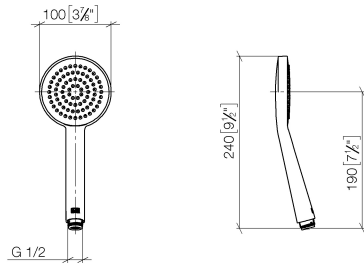

ST 050 305 1979

Fits: IMO, LULU, TARA, LISSÉ, VAIA, META, CYO

- shower with fixed riser projection 453mm
- Rain shower: PURE RAIN, max. flow rate 7 l/min (at 3 bar)
- rain shower Ø 220 mm
- rain shower with anti-scale system
- Hand shower: COMPACT RAIN, max. flow rate 15 l/min (at 3 bar)
- spray head Ø 100mm
- rotary diverter with volume control and shut-off function
- slide-on rosettes Ø 70 mm
- height of fittings up to rain shower (bottom edge) 1009mm
- height of fittings up to top edge of elbow 1150mm
- gauge 150 mm - 13 mm
- metal shower hose 1750mm with integrated anti-twist protection
- 1/2" connection
- slide bar
- Pipe diameter 23.5 mm

Showerpipe with shower thermostat - Platinum

IMO

ST 050 305 1979

ST 050 305 1979

mm [inches]

Flow rate chart

Certificates

DVGW_DW-6517DN0129. WRAS_2009011. LGA_29981.

- shower with fixed riser projection 453mm
- overhead shower: rain flow
- rain shower Ø 220 mm
- rain shower with anti-scale system
- max. rainshower flow 7 l/min
- rotary diverter with volume control and shut-off function
- slide-on rosettes Ø 70 mm
- height of fittings up to rain shower (bottom edge) 1009mm
- height of fittings up to top edge of elbow 1150mm
- gauge 150 mm - 13 mm
- metal shower hose 1750mm with integrated anti-twist protection
- 1/2" connection
- slide bar
- Pipe diameter 23.5 mm
- quick clearing
- This product can help a building meet the requirements of Green Building Rating Systems, e.g. LEED®, BREEAM®, DGNB
- WRAS 2204013