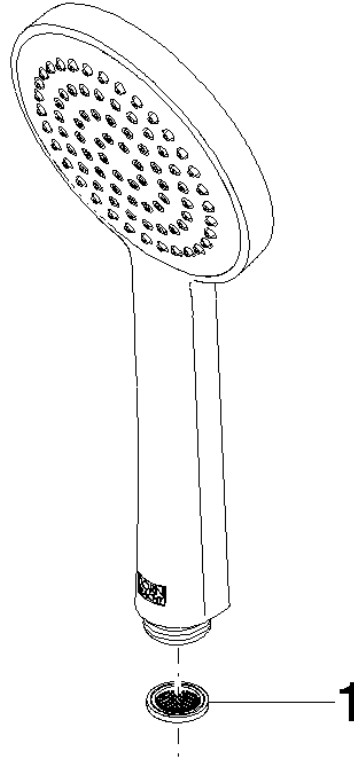

## Showerpipe with shower thermostat - Dark Chrome

IMO

ST 050 305 1979

Fits: IMO, LULU, TARA, LISSÉ, VAIA, META, CYO

- shower with fixed riser projection 453mm
- Rain shower: PURE RAIN, max. flow rate 7 l/min (at 3 bar)
- rain shower Ø 220 mm
- rain shower with anti-scale system
- Hand shower: COMPACT RAIN, max. flow rate 15 l/min (at 3 bar)
- spray head Ø 100mm
- rotary diverter with volume control and shut-off function
- slide-on rosettes Ø 70 mm
- height of fittings up to rain shower (bottom edge) 1009mm
- height of fittings up to top edge of elbow 1150mm
- gauge 150 mm - 13 mm
- metal shower hose 1750mm with integrated anti-twist protection
- 1/2" connection
- slide bar
- Pipe diameter 23.5 mm

# Showerpipe with shower thermostat - Dark Chrome

IMO

ST 050 305 1979

- COMPACT RAIN, max. flow rate 15 l/min (at 3 bar)
- with anti-scale system
- spray head Ø 100mm
- 1/2" connection
- WRAS 2009011

Intrinsic protection against back flow.

## Showerpipe with shower thermostat - Dark Chrome

---

IMO

ST 050 305 1979

ST 050 305 1979

mm [inches]

**Flow rate chart**

**Certificates**

DVGW\_DW-  
6517DN0129.

LGA\_29981.

ST 050 305 1979

Parts for other finishes can be found here: [Chrome](#)

Fits: IMO, LULU, TARA, LISSÉ, VAIA, META

- shower with fixed riser projection 453mm
- overhead shower: rain flow
- rain shower Ø 220 mm
- rain shower with anti-scale system
- max. rainshower flow 7 l/min
- rotary diverter with volume control and shut-off function
- slide-on rosettes Ø 70 mm
- height of fittings up to rain shower (bottom edge) 1009mm
- height of fittings up to top edge of elbow 1150mm
- gauge 150 mm - 13 mm
- metal shower hose 1750mm with integrated anti-twist protection
- 1/2" connection
- slide bar
- Pipe diameter 23.5 mm
- quick clearing
- This product can help a building meet the requirements of Green Building Rating Systems, e.g. LEED®, BREEAM®, DGNB
- WRAS 2204013