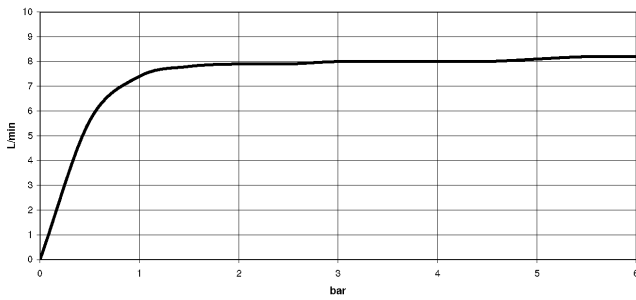

## Showerpipe with shower thermostat - Dark Chrome

---

IMO

ST 050 305 1979

ST 050 305 1979

mm [inches]  
1:10

**Flow rate chart**

**Certificates**