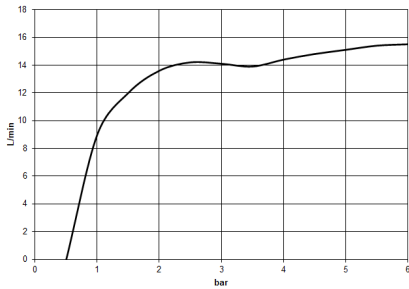

## Showerpipe with shower thermostat - Dark Chrome

---

IMO

ST 050 305 1979

ST 050 305 1979

mm [inches]

**Flow rate chart**

**Certificates**