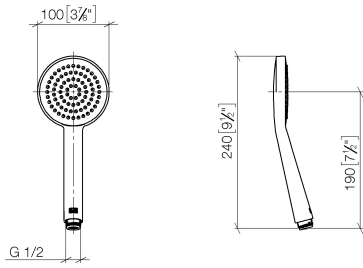

## Showerpipe with shower thermostat - Dark Chrome

IMO

ST 050 305 1979

Fits: IMO, LULU, TARA, LISSÉ, VAIA, META, CYO

- shower with fixed riser projection 453mm
- Rain shower: PURE RAIN, max. flow rate 7 l/min (at 3 bar)
- rain shower Ø 220 mm
- rain shower with anti-scale system
- Hand shower: COMPACT RAIN, max. flow rate 15 l/min (at 3 bar)
- spray head Ø 100mm
- rotary diverter with volume control and shut-off function
- slide-on rosettes Ø 70 mm
- height of fittings up to rain shower (bottom edge) 1009mm
- height of fittings up to top edge of elbow 1150mm
- gauge 150 mm - 13 mm
- metal shower hose 1750mm with integrated anti-twist protection
- 1/2" connection
- slide bar
- Pipe diameter 23.5 mm

## Showerpipe with shower thermostat - Dark Chrome

---

IMO

ST 050 305 1979

ST 050 305 1979

mm [inches]

**Flow rate chart**

**Certificates**

DVGW\_DW-  
6517DN0129.

LGA\_29981.

ST 050 305 1979

Parts for other finishes can be found here: [Chrome](#)

Fits: IMO, LULU, TARA, LISSÉ, VAIA, META

- shower with fixed riser projection 453mm
- overhead shower: rain flow
- rain shower Ø 220 mm
- rain shower with anti-scale system
- max. rainshower flow 7 l/min
- rotary diverter with volume control and shut-off function
- slide-on rosettes Ø 70 mm
- height of fittings up to rain shower (bottom edge) 1009mm
- height of fittings up to top edge of elbow 1150mm
- gauge 150 mm - 13 mm
- metal shower hose 1750mm with integrated anti-twist protection
- 1/2" connection
- slide bar
- Pipe diameter 23.5 mm
- quick clearing
- This product can help a building meet the requirements of Green Building Rating Systems, e.g. LEED®, BREEAM®, DGNB
- WRAS 2204013

## Showerpipe with shower thermostat - Dark Chrome

---

IMO

ST 050 305 1979

ST 050 305 1979

mm [inches]  
1:10

**Flow rate chart**

**Certificates**