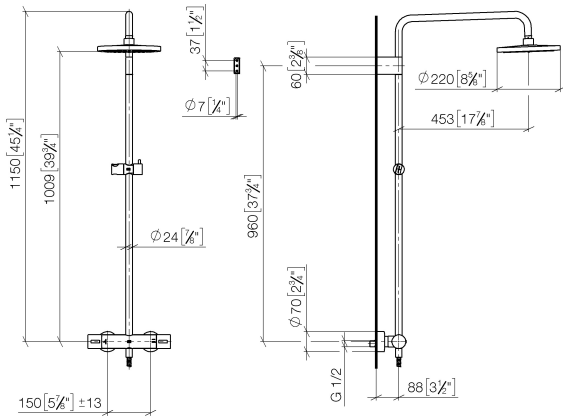

## Showerpipe with shower thermostat - Dark Chrome

---

IMO

ST 050 305 1979

ST 050 305 1979

mm [inches]  
1:10

**Flow rate chart**

**Certificates**