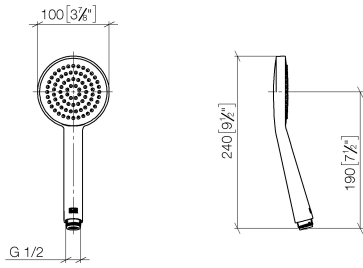

Showerpipe with shower thermostat - Champagne (22kt Gold)

IMO

ST 050 305 1979

Fits: IMO, LULU, TARA, LISSÉ, VAIA, META, CYO

- shower with fixed riser projection 453mm
- Rain shower: PURE RAIN, max. flow rate 7 l/min (at 3 bar)
- rain shower Ø 220 mm
- rain shower with anti-scale system
- Hand shower: COMPACT RAIN, max. flow rate 15 l/min (at 3 bar)
- spray head Ø 100mm
- rotary diverter with volume control and shut-off function
- slide-on rosettes Ø 70 mm
- height of fittings up to rain shower (bottom edge) 1009mm
- height of fittings up to top edge of elbow 1150mm
- gauge 150 mm - 13 mm
- metal shower hose 1750mm with integrated anti-twist protection
- 1/2" connection
- slide bar
- Pipe diameter 23.5 mm

Showerpipe with shower thermostat - Champagne (22kt Gold)

IMO

ST 050 305 1979

Showerpipe with shower thermostat - Champagne (22kt Gold)

IMO

ST 050 305 1979

ST 050 305 1979

mm [inches]

Flow rate chart

Certificates

DVGW_DW-
6517DN0129.

LGA_29981.

ST 050 305 1979

Parts for other
finishes can be found
here: [Chrome](#)

Spare parts list

No.	Item Number	Name	Quantity used	Delivery time
1	09 23 01 039 90	sieve	1	2

ST 050 305 1979

Fits: IMO, LULU, TARA, LISSÉ, VAIA, META

- shower with fixed riser projection 453mm
- overhead shower: rain flow
- rain shower Ø 220 mm
- rain shower with anti-scale system
- max. rainshower flow 7 l/min
- rotary diverter with volume control and shut-off function
- slide-on rosettes Ø 70 mm
- height of fittings up to rain shower (bottom edge) 1009mm
- height of fittings up to top edge of elbow 1150mm
- gauge 150 mm - 13 mm
- metal shower hose 1750mm with integrated anti-twist protection
- 1/2" connection
- slide bar
- Pipe diameter 23.5 mm
- quick clearing
- This product can help a building meet the requirements of Green Building Rating Systems, e.g. LEED®, BREEAM®, DGNB
- WRAS 2204013