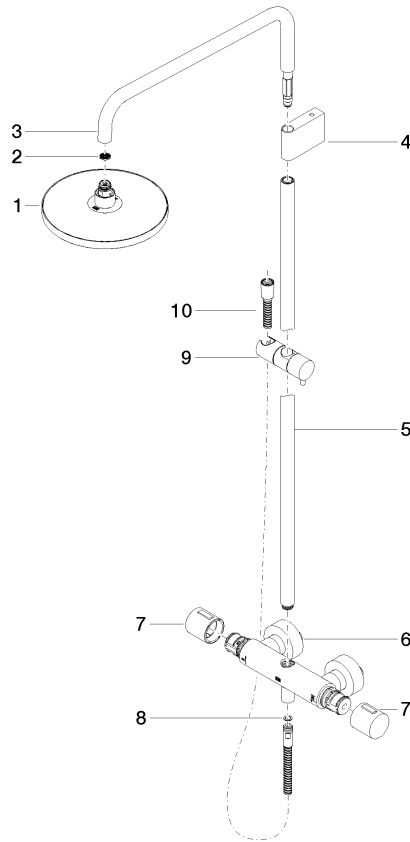

ST 050 305 1979

Fits: IMO, LULU, TARA, LISSÉ, VAIA, META

- shower with fixed riser projection 453mm
- overhead shower: rain flow
- rain shower Ø 220 mm
- rain shower with anti-scale system
- max. rainshower flow 7 l/min
- rotary diverter with volume control and shut-off function
- slide-on rosettes Ø 70 mm
- height of fittings up to rain shower (bottom edge) 1009mm
- height of fittings up to top edge of elbow 1150mm
- gauge 150 mm - 13 mm
- metal shower hose 1750mm with integrated anti-twist protection
- 1/2" connection
- slide bar
- Pipe diameter 23.5 mm
- quick clearing
- This product can help a building meet the requirements of Green Building Rating Systems, e.g. LEED®, BREEAM®, DGNB
- WRAS 2204013

Showerpipe with shower thermostat - Champagne (22kt Gold)

IMO

ST 050 305 1979

ST 050 305 1979

mm [inches]
1:10

Flow rate chart

Certificates

DVGW_DW-6509DN0123. WRAS_2204013. LGA_38737.

ST 050 305 1979

Parts for other finishes can be found here: [Chrome](#)

Spare parts list

No.	Item Number	Name	Quantity used	Delivery time
1	90 12 05 092 20-47	shower	1	30
2	09 23 01 039 90	sieve	1	2
3	90 28 22 348 00-47	pipe	1	30
4	90 17 11 150 00-47	holder	1	30
5	90 28 22 349 00-47	pipe	1	30
6	04 17 01 250 00-47	connection	1	60
7	90 17 33 015 00-47	handle	2	30
8	90 14 20 026 00 90	seal	1	2
9	12 570 970-47	Slide unit - Champagne (22kt Gold)	1	30
10	28 322 970-47	Metal shower hose 1/2" x 3/8" x 1750 mm - Champagne (22kt Gold)	1	30