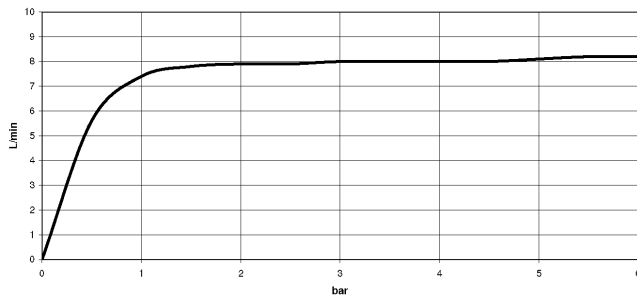

Showerpipe with shower thermostat - Champagne (22kt Gold)

IMO

ST 050 305 1979

ST 050 305 1979

mm [inches]
1:10

Flow rate chart

Certificates

DVGW_DW-6509DN0123. WRAS_2204013. LGA_38737.