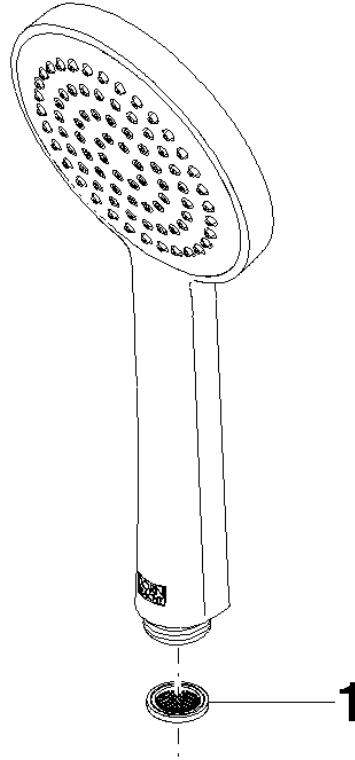

Showerpipe with shower thermostat - Champagne (22kt Gold)

IMO

ST 050 305 1979

Fits: IMO, LULU, TARA, LISSÉ, VAIA, META, CYO

- shower with fixed riser projection 453mm
- Rain shower: PURE RAIN, max. flow rate 7 l/min (at 3 bar)
- rain shower Ø 220 mm
- rain shower with anti-scale system
- Hand shower: COMPACT RAIN, max. flow rate 15 l/min (at 3 bar)
- spray head Ø 100mm
- rotary diverter with volume control and shut-off function
- slide-on rosettes Ø 70 mm
- height of fittings up to rain shower (bottom edge) 1009mm
- height of fittings up to top edge of elbow 1150mm
- gauge 150 mm - 13 mm
- metal shower hose 1750mm with integrated anti-twist protection
- 1/2" connection
- slide bar
- Pipe diameter 23.5 mm

Showerpipe with shower thermostat - Champagne (22kt Gold)

IMO

ST 050 305 1979

Showerpipe with shower thermostat - Champagne (22kt Gold)

IMO

ST 050 305 1979

ST 050 305 1979

mm [inches]

Flow rate chart

Certificates

DVGW_DW-
6517DN0129.

LGA_29981.

ST 050 305 1979

Parts for other
finishes can be found
here: [Chrome](#)

Spare parts list

No.	Item Number	Name	Quantity used	Delivery time
1	09 23 01 039 90	sieve	1	2

ST 050 305 1979

Fits: IMO, LULU, TARA, LISSÉ, VAIA, META

- shower with fixed riser projection 453mm
- overhead shower: rain flow
- rain shower Ø 220 mm
- rain shower with anti-scale system
- max. rainshower flow 7 l/min
- rotary diverter with volume control and shut-off function
- slide-on rosettes Ø 70 mm
- height of fittings up to rain shower (bottom edge) 1009mm
- height of fittings up to top edge of elbow 1150mm
- gauge 150 mm - 13 mm
- metal shower hose 1750mm with integrated anti-twist protection
- 1/2" connection
- slide bar
- Pipe diameter 23.5 mm
- quick clearing
- This product can help a building meet the requirements of Green Building Rating Systems, e.g. LEED®, BREEAM®, DGNB
- WRAS 2204013