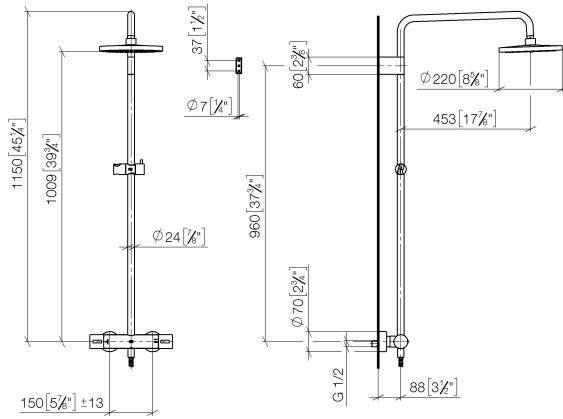

ST 050 305 1979

Fits: IMO, LULU, TARA, LISSÉ, VAIA, META

- shower with fixed riser projection 453mm
- overhead shower: rain flow
- rain shower Ø 220 mm
- rain shower with anti-scale system
- max. rainshower flow 7 l/min
- rotary diverter with volume control and shut-off function
- slide-on rosettes Ø 70 mm
- height of fittings up to rain shower (bottom edge) 1009mm
- height of fittings up to top edge of elbow 1150mm
- gauge 150 mm - 13 mm
- metal shower hose 1750mm with integrated anti-twist protection
- 1/2" connection
- slide bar
- Pipe diameter 23.5 mm
- quick clearing
- This product can help a building meet the requirements of Green Building Rating Systems, e.g. LEED®, BREEAM®, DGNB
- WRAS 2204013

Showerpipe with shower thermostat - Champagne (22kt Gold)

IMO

ST 050 305 1979

ST 050 305 1979

mm [inches]
1:10

Flow rate chart

Certificates

DVGW_DW-6509DN0123. WRAS_2204013. LGA_38737.

ST 050 305 1979

Parts for other finishes can be found here: [Chrome](#)

Spare parts list

No.	Item Number	Name	Quantity used	Delivery time
1	90 12 05 092 20-47	shower	1	30
2	09 23 01 039 90	sieve	1	2
3	90 28 22 348 00-47	pipe	1	30
4	90 17 11 150 00-47	holder	1	30
5	90 28 22 349 00-47	pipe	1	30
6	04 17 01 250 00-47	connection	1	60
7	90 17 33 015 00-47	handle	2	30
8	90 14 20 026 00 90	seal	1	2
9	12 570 970-47	Slide unit - Champagne (22kt Gold)	1	30
10	28 322 970-47	Metal shower hose 1/2" x 3/8" x 1750 mm - Champagne (22kt Gold)	1	30