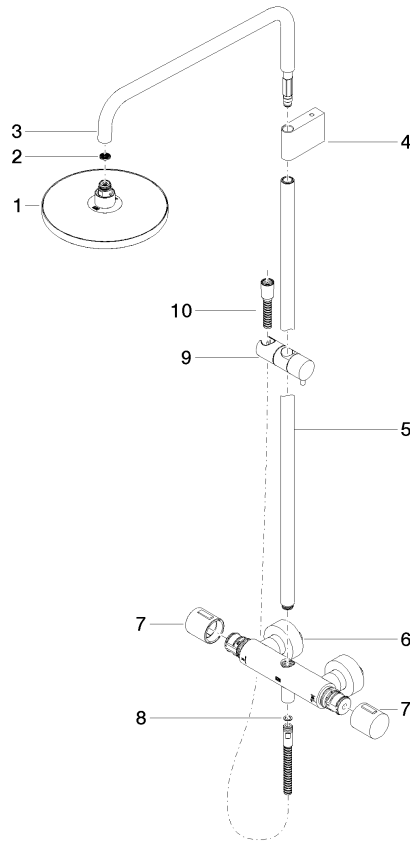

ST 050 305 1979

Fits: IMO, LULU, TARA, LISSÉ, VAIA, META, CYO

- shower with fixed riser projection 453mm
- Rain shower: PURE RAIN, max. flow rate 7 l/min (at 3 bar)
- rain shower Ø 220 mm
- rain shower with anti-scale system
- Hand shower: COMPACT RAIN, max. flow rate 15 l/min (at 3 bar)
- spray head Ø 100mm
- rotary diverter with volume control and shut-off function
- slide-on rosettes Ø 70 mm
- height of fittings up to rain shower (bottom edge) 1009mm
- height of fittings up to top edge of elbow 1150mm
- gauge 150 mm - 13 mm
- metal shower hose 1750mm with integrated anti-twist protection
- 1/2" connection
- slide bar
- Pipe diameter 23.5 mm

Required miscellaneous

	Hand shower - Brushed Dark Platinum	28 018 979-99
--	--	---------------

Showerpipe with shower thermostat - Brushed Dark Platinum

IMO

ST 050 305 1979

ST 050 305 1979

mm [inches]
1:10

Flow rate chart

Certificates

DVGW_DW-6509DN0123. Belgaqua_21-032-27_5. WRAS_2204013. LGA_38737.

ST 050 305 1979

Parts for other finishes can be found here: [Chrome](#)

Spare parts list

No.	Item Number	Name	Quantity used	Delivery time
1	90 12 05 092 20-99	shower	1	30
2	09 23 01 039 90	sieve	1	2
3	90 28 22 348 00-99	pipe	1	30
4	90 17 11 150 00-99	holder	1	30
5	90 28 22 349 00-99	pipe	1	30
6	04 17 01 250 00-99	connection	1	30
7	90 17 33 015 00-99	handle	2	30
8	90 14 20 026 00 90	seal	1	2
9	12 570 970-99	Slide unit - Brushed Dark Platinum	1	30
10	28 322 970-99	Metal shower hose 1/2" x 3/8" x 1750 mm - Brushed Dark Platinum	1	2