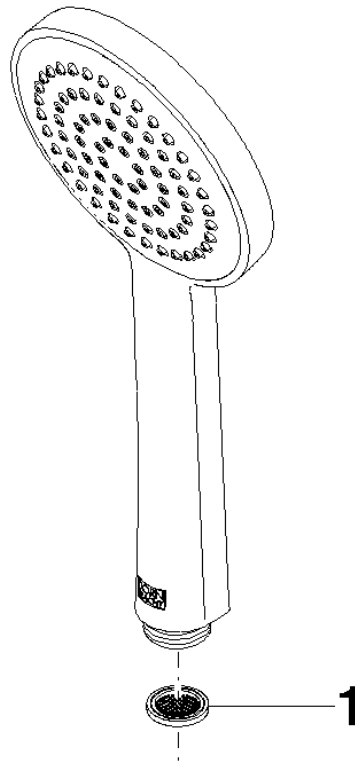

ST 050 305 1979

Fits: IMO, LULU, TARA, LISSÉ, VAIA, META, CYO

- shower with fixed riser projection 453mm
- Rain shower: PURE RAIN, max. flow rate 7 l/min (at 3 bar)
- rain shower Ø 220 mm
- rain shower with anti-scale system
- Hand shower: COMPACT RAIN, max. flow rate 15 l/min (at 3 bar)
- spray head Ø 100mm
- rotary diverter with volume control and shut-off function
- slide-on rosettes Ø 70 mm
- height of fittings up to rain shower (bottom edge) 1009mm
- height of fittings up to top edge of elbow 1150mm
- gauge 150 mm - 13 mm
- metal shower hose 1750mm with integrated anti-twist protection
- 1/2" connection
- slide bar
- Pipe diameter 23.5 mm

Showerpipe with shower thermostat - Brushed Dark Platinum

IMO

ST 050 305 1979

Showerpipe with shower thermostat - Brushed Dark Platinum

IMO

ST 050 305 1979

ST 050 305 1979

mm [inches]

Flow rate chart

Certificates

DVGW_DW-6517DN0129. WRAS_2009011. LGA_29981.

ST 050 305 1979

Parts for other
finishes can be found
here: [Chrome](#)

Spare parts list

No.	Item Number	Name	Quantity used	Delivery time
1	09 23 01 039 90	sieve	1	2

ST 050 305 1979

Fits: IMO, LULU, TARA, LISSÉ, VAIA, META

- shower with fixed riser projection 453mm
- overhead shower: rain flow
- rain shower Ø 220 mm
- rain shower with anti-scale system
- max. rainshower flow 7 l/min
- rotary diverter with volume control and shut-off function
- slide-on rosettes Ø 70 mm
- height of fittings up to rain shower (bottom edge) 1009mm
- height of fittings up to top edge of elbow 1150mm
- gauge 150 mm - 13 mm
- metal shower hose 1750mm with integrated anti-twist protection
- 1/2" connection
- slide bar
- Pipe diameter 23.5 mm
- quick clearing
- This product can help a building meet the requirements of Green Building Rating Systems, e.g. LEED®, BREEAM®, DGNB
- WRAS 2204013