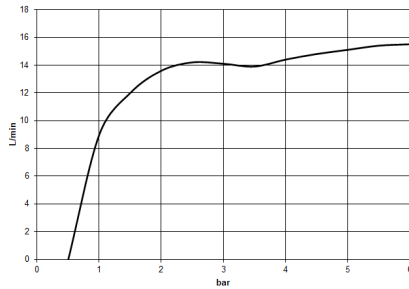

Showerpipe with shower thermostat - Platinum

IMO

ST 050 305 2979

ST 050 305 2979

mm [inches]

Flow rate chart

Certificates

DVGW_DW-6517DN0129. WRAS_2009011. LGA_29981.