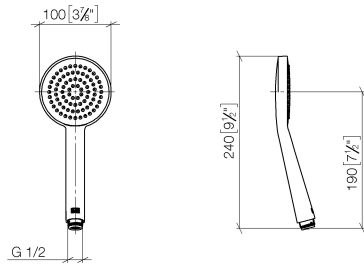

Showerpipe with shower thermostat - Platinum

IMO

ST 050 305 2979

Fits: IMO, LULU, TARA, LISSÉ, VAIA, META, CYO

- shower with fixed riser projection 453mm
- Rain shower: PURE RAIN, max. flow rate 7 l/min (at 3 bar)
- rain shower Ø 220 mm
- rain shower with anti-scale system
- Hand shower: COMPACT RAIN, max. flow rate 15 l/min (at 3 bar)
- spray head Ø 100mm
- rotary diverter with volume control and shut-off function
- slide-on rosettes Ø 70 mm
- height of fittings up to rain shower (bottom edge) 1009mm
- height of fittings up to top edge of elbow 1150mm
- gauge 150 mm - 13 mm
- metal shower hose 1750mm with integrated anti-twist protection
- 1/2" connection
- slide bar
- Pipe diameter 23.5 mm

- COMPACT RAIN, max. flow rate 15 l/min (at 3 bar)
- with anti-scale system
- spray head Ø 100mm
- 1/2" connection
- WRAS 2009011

Intrinsic protection against back flow.

Fits: IMO, LULU, MADISON, MEM, TARA,
CL.1, LISSÉ, VAIA, META, CYO

Showerpipe with shower thermostat - Platinum

IMO

ST 050 305 2979

ST 050 305 2979

mm [inches]

Flow rate chart

Certificates

DVGW_DW-6517DN0129. WRAS_2009011. LGA_29981.

- shower with fixed riser projection 453mm
- overhead shower: rain flow
- rain shower Ø 220 mm
- rain shower with anti-scale system
- max. rainshower flow 7 l/min
- rotary diverter with volume control and shut-off function
- slide-on rosettes Ø 70 mm
- height of fittings up to rain shower (bottom edge) 1009mm
- height of fittings up to top edge of elbow 1150mm
- gauge 150 mm - 13 mm
- metal shower hose 1750mm with integrated anti-twist protection
- 1/2" connection
- slide bar
- Pipe diameter 23.5 mm
- quick clearing
- This product can help a building meet the requirements of Green Building Rating Systems, e.g. LEED®, BREEAM®, DGNB
- WRAS 2204013