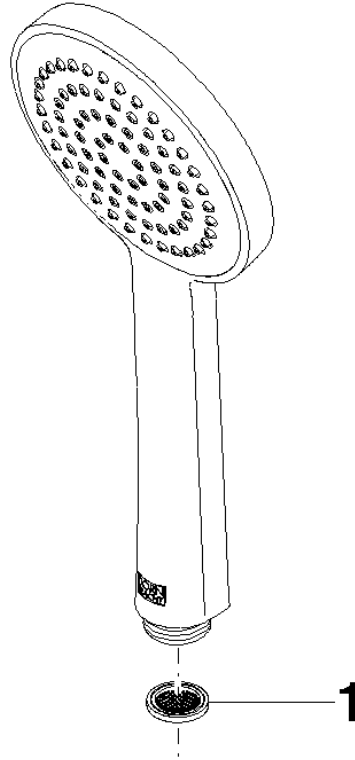

Showerpipe with shower thermostat - Platinum

IMO

ST 050 305 2979

Fits: IMO, LULU, TARA, LISSÉ, VAIA, META, CYO

- shower with fixed riser projection 453mm
- Rain shower: PURE RAIN, max. flow rate 7 l/min (at 3 bar)
- rain shower Ø 220 mm
- rain shower with anti-scale system
- Hand shower: COMPACT RAIN, max. flow rate 15 l/min (at 3 bar)
- spray head Ø 100mm
- rotary diverter with volume control and shut-off function
- slide-on rosettes Ø 70 mm
- height of fittings up to rain shower (bottom edge) 1009mm
- height of fittings up to top edge of elbow 1150mm
- gauge 150 mm - 13 mm
- metal shower hose 1750mm with integrated anti-twist protection
- 1/2" connection
- slide bar
- Pipe diameter 23.5 mm

Showerpipe with shower thermostat - Platinum

IMO

ST 050 305 2979

ST 050 305 2979

mm [inches]

Flow rate chart

Certificates

DVGW_DW-6517DN0129. WRAS_2009011. LGA_29981.

ST 050 305 2979

Parts for other
finishes can be found
here: [Chrome](#)

Spare parts list

No.	Item Number	Name	Quantity used	Delivery time
1	09 23 01 039 90	sieve	1	2

ST 050 305 2979

Fits: IMO, LULU, TARA, LISSÉ, VAIA, META

- shower with fixed riser projection 453mm
- overhead shower: rain flow
- rain shower Ø 220 mm
- rain shower with anti-scale system
- max. rainshower flow 7 l/min
- rotary diverter with volume control and shut-off function
- slide-on rosettes Ø 70 mm
- height of fittings up to rain shower (bottom edge) 1009mm
- height of fittings up to top edge of elbow 1150mm
- gauge 150 mm - 13 mm
- metal shower hose 1750mm with integrated anti-twist protection
- 1/2" connection
- slide bar
- Pipe diameter 23.5 mm
- quick clearing
- This product can help a building meet the requirements of Green Building Rating Systems, e.g. LEED®, BREEAM®, DGNB
- WRAS 2204013