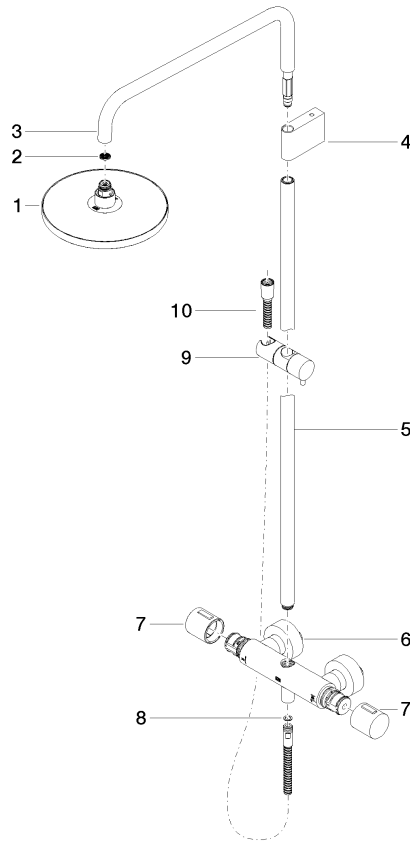

- shower with fixed riser projection 453mm
- overhead shower: rain flow
- rain shower Ø 220 mm
- rain shower with anti-scale system
- max. rainshower flow 7 l/min
- rotary diverter with volume control and shut-off function
- slide-on rosettes Ø 70 mm
- height of fittings up to rain shower (bottom edge) 1009mm
- height of fittings up to top edge of elbow 1150mm
- gauge 150 mm - 13 mm
- metal shower hose 1750mm with integrated anti-twist protection
- 1/2" connection
- slide bar
- Pipe diameter 23.5 mm
- quick clearing
- This product can help a building meet the requirements of Green Building Rating Systems, e.g. LEED®, BREEAM®, DGNB
- WRAS 2204013

Required miscellaneous

	Hand shower - Platinum	28 018 979-08
--	-------------------------------	---------------

Showerpipe with shower thermostat - Platinum

IMO

ST 050 305 2979

ST 050 305 2979

mm [inches]
1:10

Flow rate chart

Certificates

DVGW_DW-6509DN0123. Belgaqua_21-032-27_5. WRAS_2204013. LGA_38737.

ST 050 305 2979

Parts for other finishes can be found here: [Chrome](#)

Spare parts list

No.	Item Number	Name	Quantity used	Delivery time
1	90 12 05 092 20-08	shower	1	40
2	09 23 01 039 90	sieve	1	2
3	90 28 22 348 00-08	pipe	1	40
4	90 17 11 150 00-08	holder	1	40
5	90 28 22 349 00-08	pipe	1	40
6	04 17 01 250 00-08	connection	1	40
7	90 17 33 015 00-08	handle	2	40
8	90 14 20 026 00 90	seal	1	2
9	12 570 970-08	Slide unit - Platinum	1	40
10	28 322 970-08	Metal shower hose 1/2" x 3/8" x 1750 mm - Platinum	1	40