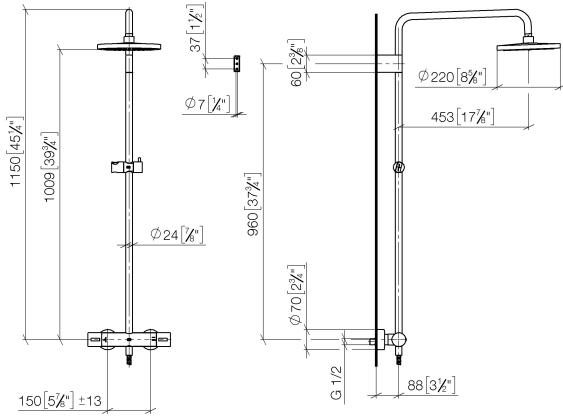

- shower with fixed riser projection 453mm
- overhead shower: rain flow
- rain shower Ø 220 mm
- rain shower with anti-scale system
- max. rainshower flow 7 l/min
- rotary diverter with volume control and shut-off function
- slide-on rosettes Ø 70 mm
- height of fittings up to rain shower (bottom edge) 1009mm
- height of fittings up to top edge of elbow 1150mm
- gauge 150 mm - 13 mm
- metal shower hose 1750mm with integrated anti-twist protection
- 1/2" connection
- slide bar
- Pipe diameter 23.5 mm
- quick clearing
- This product can help a building meet the requirements of Green Building Rating Systems, e.g. LEED®, BREEAM®, DGNB
- WRAS 2204013

Required miscellaneous

	Hand shower - Platinum	28 018 979-08
--	-------------------------------	---------------

Showerpipe with shower thermostat - Platinum

IMO

ST 050 305 2979

ST 050 305 2979

mm [inches]
1:10

Flow rate chart

Certificates

DVGW_DW-6509DN0123. Belgaqua_21-032-27_5. WRAS_2204013. LGA_38737.

ST 050 305 2979

Parts for other finishes can be found here: [Chrome](#)

Spare parts list

No.	Item Number	Name	Quantity used	Delivery time
1	90 12 05 092 20-08	shower	1	40
2	09 23 01 039 90	sieve	1	2
3	90 28 22 348 00-08	pipe	1	40
4	90 17 11 150 00-08	holder	1	40
5	90 28 22 349 00-08	pipe	1	40
6	04 17 01 250 00-08	connection	1	40
7	90 17 33 015 00-08	handle	2	40
8	90 14 20 026 00 90	seal	1	2
9	12 570 970-08	Slide unit - Platinum	1	40
10	28 322 970-08	Metal shower hose 1/2" x 3/8" x 1750 mm - Platinum	1	40