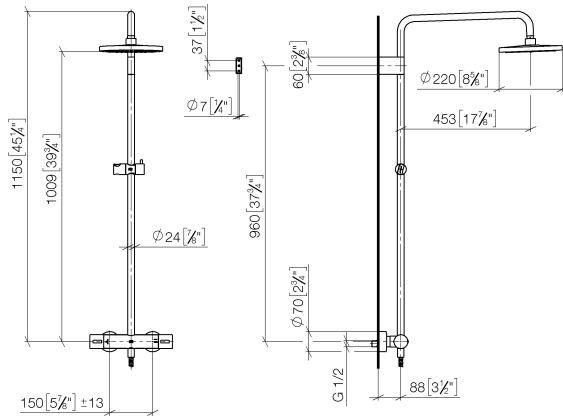

Showerpipe with shower thermostat - Dark Chrome

IMO

ST 050 305 2979

Showerpipe with shower thermostat - Dark Chrome

IMO

ST 050 305 2979

ST 050 305 2979

mm [inches]

Flow rate chart

Certificates

DVGW_DW-
6517DN0129.

LGA_29981.

ST 050 305 2979

Parts for other finishes can be found here: [Chrome](#)

Fits: IMO, LULU, TARA, LISSÉ, VAIA, META

- shower with fixed riser projection 453mm
- overhead shower: rain flow
- rain shower Ø 220 mm
- rain shower with anti-scale system
- max. rainshower flow 7 l/min
- rotary diverter with volume control and shut-off function
- slide-on rosettes Ø 70 mm
- height of fittings up to rain shower (bottom edge) 1009mm
- height of fittings up to top edge of elbow 1150mm
- gauge 150 mm - 13 mm
- metal shower hose 1750mm with integrated anti-twist protection
- 1/2" connection
- slide bar
- Pipe diameter 23.5 mm
- quick clearing
- This product can help a building meet the requirements of Green Building Rating Systems, e.g. LEED®, BREEAM®, DGNB
- WRAS 2204013

Showerpipe with shower thermostat - Dark Chrome

IMO

ST 050 305 2979

Showerpipe with shower thermostat - Dark Chrome

IMO

ST 050 305 2979

Showerpipe with shower thermostat - Dark Chrome

IMO

ST 050 305 2979

ST 050 305 2979

mm [inches]
1:10

Flow rate chart

Certificates

DVGW_DW-6509DN0123. WRAS_2204013. LGA_38737.

ST 050 305 2979

Parts for other
finishes can be found
here: [Chrome](#)