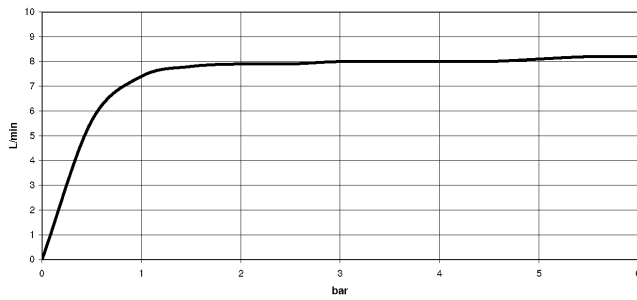

Flow rate chart

Certificates

DVGW_DW-6509DN0123.   WRAS_2204013.   LGA_38737.