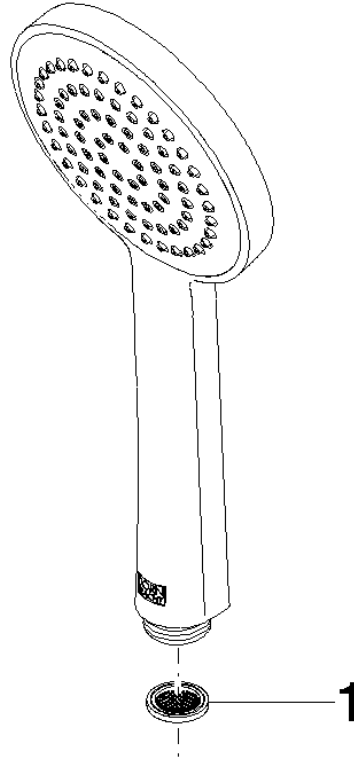

ST 050 305 2979

Fits: IMO, LULU, TARA, LISSÉ, VAIA, META, CYO

- shower with fixed riser projection 453mm
- Rain shower: PURE RAIN, max. flow rate 7 l/min (at 3 bar)
- rain shower Ø 220 mm
- rain shower with anti-scale system
- Hand shower: COMPACT RAIN, max. flow rate 15 l/min (at 3 bar)
- spray head Ø 100mm
- rotary diverter with volume control and shut-off function
- slide-on rosettes Ø 70 mm
- height of fittings up to rain shower (bottom edge) 1009mm
- height of fittings up to top edge of elbow 1150mm
- gauge 150 mm - 13 mm
- metal shower hose 1750mm with integrated anti-twist protection
- 1/2" connection
- slide bar
- Pipe diameter 23.5 mm

Showerpipe with shower thermostat - Dark Chrome

IMO

ST 050 305 2979

Showerpipe with shower thermostat - Dark Chrome

IMO

ST 050 305 2979

ST 050 305 2979

mm [inches]

Flow rate chart

Certificates

DVGW_DW-
6517DN0129.

LGA_29981.

ST 050 305 2979

Parts for other finishes can be found here: [Chrome](#)

Fits: IMO, LULU, TARA, LISSÉ, VAIA, META

- shower with fixed riser projection 453mm
- overhead shower: rain flow
- rain shower Ø 220 mm
- rain shower with anti-scale system
- max. rainshower flow 7 l/min
- rotary diverter with volume control and shut-off function
- slide-on rosettes Ø 70 mm
- height of fittings up to rain shower (bottom edge) 1009mm
- height of fittings up to top edge of elbow 1150mm
- gauge 150 mm - 13 mm
- metal shower hose 1750mm with integrated anti-twist protection
- 1/2" connection
- slide bar
- Pipe diameter 23.5 mm
- quick clearing
- This product can help a building meet the requirements of Green Building Rating Systems, e.g. LEED®, BREEAM®, DGNB
- WRAS 2204013