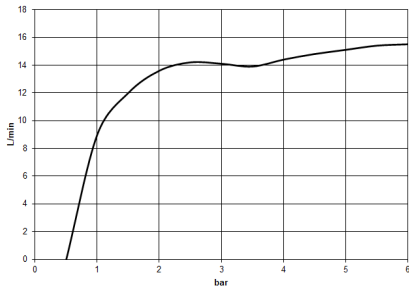

Showerpipe with shower thermostat - Dark Chrome

IMO

ST 050 305 2979

Showerpipe with shower thermostat - Dark Chrome

IMO

ST 050 305 2979

ST 050 305 2979

mm [inches]

Flow rate chart

Certificates

DVGW_DW-
6517DN0129.

LGA_29981.

ST 050 305 2979

Parts for other finishes can be found here: [Chrome](#)

Fits: IMO, LULU, TARA, LISSÉ, VAIA, META

- shower with fixed riser projection 453mm
- overhead shower: rain flow
- rain shower Ø 220 mm
- rain shower with anti-scale system
- max. rainshower flow 7 l/min
- rotary diverter with volume control and shut-off function
- slide-on rosettes Ø 70 mm
- height of fittings up to rain shower (bottom edge) 1009mm
- height of fittings up to top edge of elbow 1150mm
- gauge 150 mm - 13 mm
- metal shower hose 1750mm with integrated anti-twist protection
- 1/2" connection
- slide bar
- Pipe diameter 23.5 mm
- quick clearing
- This product can help a building meet the requirements of Green Building Rating Systems, e.g. LEED®, BREEAM®, DGNB
- WRAS 2204013