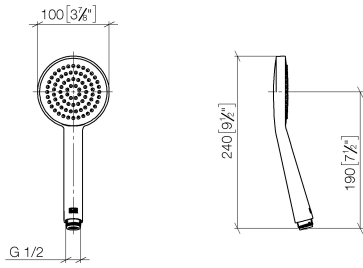

ST 050 305 2979

Fits: IMO, LULU, TARA, LISSÉ, VAIA, META, CYO

- shower with fixed riser projection 453mm
- Rain shower: PURE RAIN, max. flow rate 7 l/min (at 3 bar)
- rain shower Ø 220 mm
- rain shower with anti-scale system
- Hand shower: COMPACT RAIN, max. flow rate 15 l/min (at 3 bar)
- spray head Ø 100mm
- rotary diverter with volume control and shut-off function
- slide-on rosettes Ø 70 mm
- height of fittings up to rain shower (bottom edge) 1009mm
- height of fittings up to top edge of elbow 1150mm
- gauge 150 mm - 13 mm
- metal shower hose 1750mm with integrated anti-twist protection
- 1/2" connection
- slide bar
- Pipe diameter 23.5 mm

Showerpipe with shower thermostat - Dark Chrome

IMO

ST 050 305 2979

Showerpipe with shower thermostat - Dark Chrome

IMO

ST 050 305 2979

ST 050 305 2979

mm [inches]

Flow rate chart

Certificates

DVGW_DW-
6517DN0129.

LGA_29981.

ST 050 305 2979

Parts for other finishes can be found here: [Chrome](#)

Fits: IMO, LULU, TARA, LISSÉ, VAIA, META

- shower with fixed riser projection 453mm
- overhead shower: rain flow
- rain shower Ø 220 mm
- rain shower with anti-scale system
- max. rainshower flow 7 l/min
- rotary diverter with volume control and shut-off function
- slide-on rosettes Ø 70 mm
- height of fittings up to rain shower (bottom edge) 1009mm
- height of fittings up to top edge of elbow 1150mm
- gauge 150 mm - 13 mm
- metal shower hose 1750mm with integrated anti-twist protection
- 1/2" connection
- slide bar
- Pipe diameter 23.5 mm
- quick clearing
- This product can help a building meet the requirements of Green Building Rating Systems, e.g. LEED®, BREEAM®, DGNB
- WRAS 2204013

ST 050 305 2979

ST 050 305 2979

mm [inches]
1:10

Flow rate chart

Certificates

DVGW_DW-6509DN0123. WRAS_2204013. LGA_38737.

ST 050 305 2979

Parts for other
finishes can be found
here: [Chrome](#)