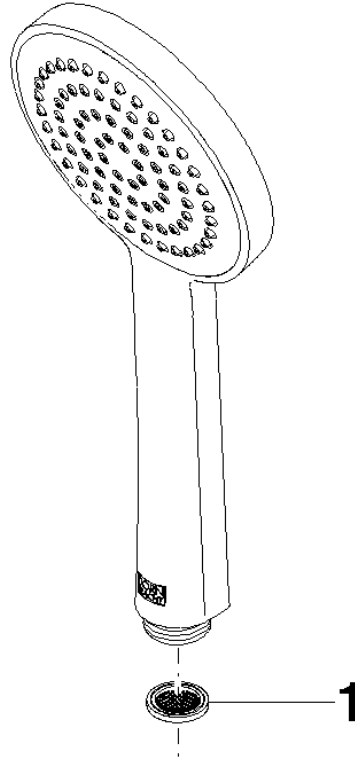

ST 050 305 2979

Fits: IMO, LULU, TARA, LISSÉ, VAIA, META, CYO

- shower with fixed riser projection 453mm
- Rain shower: PURE RAIN, max. flow rate 7 l/min (at 3 bar)
- rain shower Ø 220 mm
- rain shower with anti-scale system
- Hand shower: COMPACT RAIN, max. flow rate 15 l/min (at 3 bar)
- spray head Ø 100mm
- rotary diverter with volume control and shut-off function
- slide-on rosettes Ø 70 mm
- height of fittings up to rain shower (bottom edge) 1009mm
- height of fittings up to top edge of elbow 1150mm
- gauge 150 mm - 13 mm
- metal shower hose 1750mm with integrated anti-twist protection
- 1/2" connection
- slide bar
- Pipe diameter 23.5 mm

Showerpipe with shower thermostat - Matte Black

IMO

ST 050 305 2979

Showerpipe with shower thermostat - Matte Black

IMO

ST 050 305 2979

ST 050 305 2979

mm [inches]

Flow rate chart

Certificates

DVGW_DW-6517DN0129. WRAS_2009011. LGA_29981.

ST 050 305 2979

Parts for other
finishes can be found
here: [Chrome](#)

Spare parts list

No.	Item Number	Name	Quantity used	Delivery time
1	09 23 01 039 90	sieve	1	2

ST 050 305 2979

Fits: IMO, LULU, TARA, LISSÉ, VAIA, META

- shower with fixed riser projection 453mm
- overhead shower: rain flow
- rain shower Ø 220 mm
- rain shower with anti-scale system
- max. rainshower flow 7 l/min
- rotary diverter with volume control and shut-off function
- slide-on rosettes Ø 70 mm
- height of fittings up to rain shower (bottom edge) 1009mm
- height of fittings up to top edge of elbow 1150mm
- gauge 150 mm - 13 mm
- metal shower hose 1750mm with integrated anti-twist protection
- 1/2" connection
- slide bar
- Pipe diameter 23.5 mm
- quick clearing
- This product can help a building meet the requirements of Green Building Rating Systems, e.g. LEED®, BREEAM®, DGNB
- WRAS 2204013