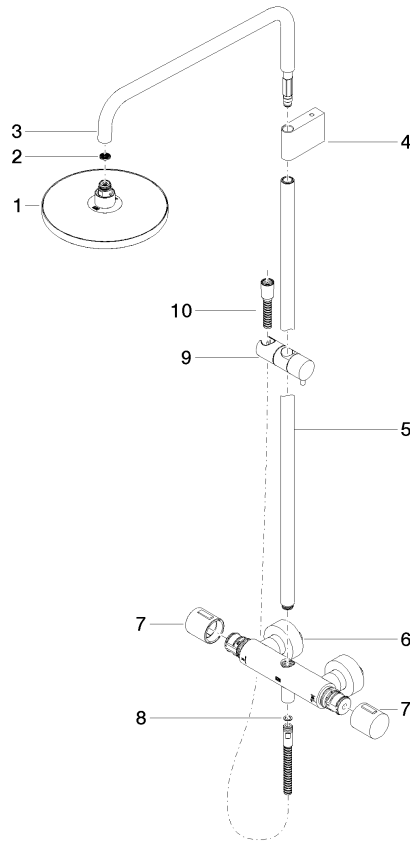

ST 050 305 2979

Fits: IMO, LULU, TARA, LISSÉ, VAIA, META

- shower with fixed riser projection 453mm
- overhead shower: rain flow
- rain shower Ø 220 mm
- rain shower with anti-scale system
- max. rainshower flow 7 l/min
- rotary diverter with volume control and shut-off function
- slide-on rosettes Ø 70 mm
- height of fittings up to rain shower (bottom edge) 1009mm
- height of fittings up to top edge of elbow 1150mm
- gauge 150 mm - 13 mm
- metal shower hose 1750mm with integrated anti-twist protection
- 1/2" connection
- slide bar
- Pipe diameter 23.5 mm
- quick clearing
- This product can help a building meet the requirements of Green Building Rating Systems, e.g. LEED®, BREEAM®, DGNB
- WRAS 2204013

Required miscellaneous

	Hand shower - Matte Black	28 018 979-33
--	----------------------------------	---------------

Showerpipe with shower thermostat - Matte Black

IMO

ST 050 305 2979

ST 050 305 2979

mm [inches]
1:10

Flow rate chart

Certificates

DVGW_DW-6509DN0123. Belgaqua_21-032-27_5. WRAS_2204013. LGA_38737.

ST 050 305 2979

Parts for other finishes can be found here: [Chrome](#)

Spare parts list

No.	Item Number	Name	Quantity used	Delivery time
1	90 12 05 092 20-33	shower	1	30
2	09 23 01 039 90	sieve	1	2
3	90 28 22 348 00-33	pipe	1	30
4	90 17 11 150 00-33	holder	1	30
5	90 28 22 349 00-33	pipe	1	30
6	04 17 01 250 00-33	connection	1	30
7	90 17 33 015 00-33	handle	2	30
8	90 14 20 026 00 90	seal	1	2
9	12 570 970-33	Slide unit - Matte Black	1	30
10	28 322 970-33	Metal shower hose 1/2" x 3/8" x 1750 mm - Matte Black	1	2