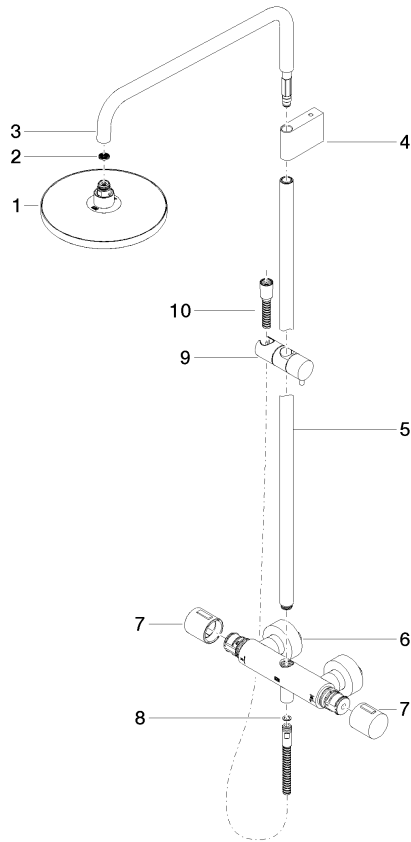

Showerpipe with shower thermostat - Brushed Champagne (22kt Gold)

IMO

ST 050 305 2979

Fits: IMO, LULU, TARA, LISSÉ, VAIA, META, CYO

- shower with fixed riser projection 453mm
- Rain shower: PURE RAIN, max. flow rate 7 l/min (at 3 bar)
- rain shower Ø 220 mm
- rain shower with anti-scale system
- Hand shower: COMPACT RAIN, max. flow rate 15 l/min (at 3 bar)
- spray head Ø 100mm
- rotary diverter with volume control and shut-off function
- slide-on rosettes Ø 70 mm
- height of fittings up to rain shower (bottom edge) 1009mm
- height of fittings up to top edge of elbow 1150mm
- gauge 150 mm - 13 mm
- metal shower hose 1750mm with integrated anti-twist protection
- 1/2" connection
- slide bar
- Pipe diameter 23.5 mm

Showerpipe with shower thermostat - Brushed Champagne (22kt Gold)

IMO

ST 050 305 2979

ST 050 305 2979

mm [inches]
1:10

Flow rate chart

Certificates

DVGW_DW-6509DN0123. WRAS_2204013. LGA_38737.

ST 050 305 2979

Parts for other finishes can be found here: [Chrome](#)

Spare parts list

No.	Item Number	Name	Quantity used	Delivery time
1	90 12 05 092 20-46	shower	1	30
2	09 23 01 039 90	sieve	1	2
3	90 28 22 348 00-46	pipe	1	30
4	90 17 11 150 00-46	holder	1	30
5	90 28 22 349 00-46	pipe	1	30
6	04 17 01 250 00-46	connection	1	60
7	90 17 33 015 00-46	handle	2	30
8	90 14 20 026 00 90	seal	1	2
9	12 570 970-46	Slide unit - Brushed Champagne (22kt Gold)	1	30
10	28 322 970-46	Metal shower hose 1/2" x 3/8" x 1750 mm - Brushed Champagne (22kt Gold)	1	30