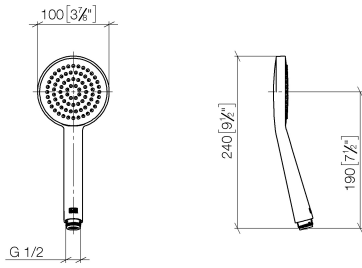

Showerpipe with shower thermostat - Brushed Champagne (22kt Gold)

IMO

ST 050 305 2979

Fits: IMO, LULU, TARA, LISSÉ, VAIA, META, CYO

- shower with fixed riser projection 453mm
- Rain shower: PURE RAIN, max. flow rate 7 l/min (at 3 bar)
- rain shower Ø 220 mm
- rain shower with anti-scale system
- Hand shower: COMPACT RAIN, max. flow rate 15 l/min (at 3 bar)
- spray head Ø 100mm
- rotary diverter with volume control and shut-off function
- slide-on rosettes Ø 70 mm
- height of fittings up to rain shower (bottom edge) 1009mm
- height of fittings up to top edge of elbow 1150mm
- gauge 150 mm - 13 mm
- metal shower hose 1750mm with integrated anti-twist protection
- 1/2" connection
- slide bar
- Pipe diameter 23.5 mm

Showerpipe with shower thermostat - Brushed Champagne (22kt Gold)

IMO

ST 050 305 2979

Showerpipe with shower thermostat - Brushed Champagne (22kt Gold)

IMO

ST 050 305 2979

ST 050 305 2979

mm [inches]

Flow rate chart

Certificates

DVGW_DW-
6517DN0129.

LGA_29981.

ST 050 305 2979

Parts for other
finishes can be found
here: [Chrome](#)

Spare parts list

No.	Item Number	Name	Quantity used	Delivery time
1	09 23 01 039 90	sieve	1	2

ST 050 305 2979

Fits: IMO, LULU, TARA, LISSÉ, VAIA, META

- shower with fixed riser projection 453mm
- overhead shower: rain flow
- rain shower Ø 220 mm
- rain shower with anti-scale system
- max. rainshower flow 7 l/min
- rotary diverter with volume control and shut-off function
- slide-on rosettes Ø 70 mm
- height of fittings up to rain shower (bottom edge) 1009mm
- height of fittings up to top edge of elbow 1150mm
- gauge 150 mm - 13 mm
- metal shower hose 1750mm with integrated anti-twist protection
- 1/2" connection
- slide bar
- Pipe diameter 23.5 mm
- quick clearing
- This product can help a building meet the requirements of Green Building Rating Systems, e.g. LEED®, BREEAM®, DGNB
- WRAS 2204013