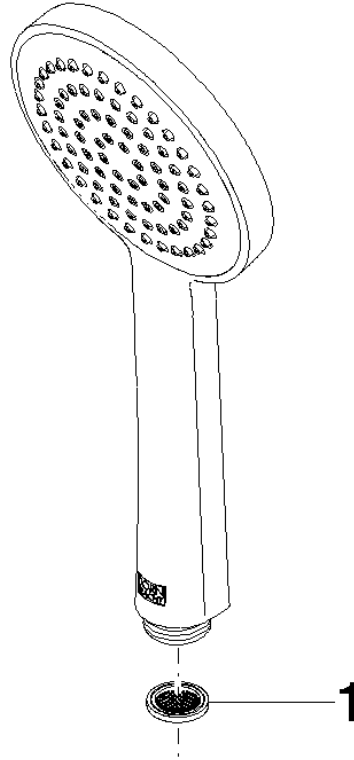

Showerpipe with shower thermostat - Champagne (22kt Gold)

IMO

ST 050 305 2979

Fits: IMO, LULU, TARA, LISSÉ, VAIA, META, CYO

- shower with fixed riser projection 453mm
- Rain shower: PURE RAIN, max. flow rate 7 l/min (at 3 bar)
- rain shower Ø 220 mm
- rain shower with anti-scale system
- Hand shower: COMPACT RAIN, max. flow rate 15 l/min (at 3 bar)
- spray head Ø 100mm
- rotary diverter with volume control and shut-off function
- slide-on rosettes Ø 70 mm
- height of fittings up to rain shower (bottom edge) 1009mm
- height of fittings up to top edge of elbow 1150mm
- gauge 150 mm - 13 mm
- metal shower hose 1750mm with integrated anti-twist protection
- 1/2" connection
- slide bar
- Pipe diameter 23.5 mm

Showerpipe with shower thermostat - Champagne (22kt Gold)

IMO

ST 050 305 2979

Showerpipe with shower thermostat - Champagne (22kt Gold)

IMO

ST 050 305 2979

ST 050 305 2979

mm [inches]

Flow rate chart

Certificates

DVGW_DW-
6517DN0129.

LGA_29981.

ST 050 305 2979

Parts for other
finishes can be found
here: [Chrome](#)

Spare parts list

No.	Item Number	Name	Quantity used	Delivery time
1	09 23 01 039 90	sieve	1	2

ST 050 305 2979

Fits: IMO, LULU, TARA, LISSÉ, VAIA, META

- shower with fixed riser projection 453mm
- overhead shower: rain flow
- rain shower Ø 220 mm
- rain shower with anti-scale system
- max. rainshower flow 7 l/min
- rotary diverter with volume control and shut-off function
- slide-on rosettes Ø 70 mm
- height of fittings up to rain shower (bottom edge) 1009mm
- height of fittings up to top edge of elbow 1150mm
- gauge 150 mm - 13 mm
- metal shower hose 1750mm with integrated anti-twist protection
- 1/2" connection
- slide bar
- Pipe diameter 23.5 mm
- quick clearing
- This product can help a building meet the requirements of Green Building Rating Systems, e.g. LEED®, BREEAM®, DGNB
- WRAS 2204013