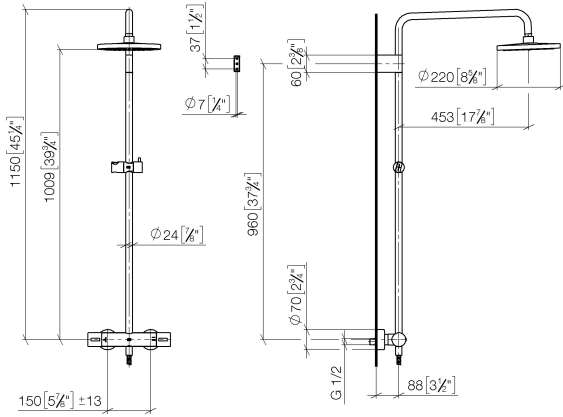

ST 050 305 2979

Fits: IMO, LULU, TARA, LISSÉ, VAIA, META

- shower with fixed riser projection 453mm
- overhead shower: rain flow
- rain shower Ø 220 mm
- rain shower with anti-scale system
- max. rainshower flow 7 l/min
- rotary diverter with volume control and shut-off function
- slide-on rosettes Ø 70 mm
- height of fittings up to rain shower (bottom edge) 1009mm
- height of fittings up to top edge of elbow 1150mm
- gauge 150 mm - 13 mm
- metal shower hose 1750mm with integrated anti-twist protection
- 1/2" connection
- slide bar
- Pipe diameter 23.5 mm
- quick clearing
- This product can help a building meet the requirements of Green Building Rating Systems, e.g. LEED®, BREEAM®, DGNB
- WRAS 2204013

Showerpipe with shower thermostat - Champagne (22kt Gold)

IMO

ST 050 305 2979

ST 050 305 2979

mm [inches]
1:10

Flow rate chart

Certificates

DVGW_DW-6509DN0123. WRAS_2204013. LGA_38737.

ST 050 305 2979

Parts for other finishes can be found here: [Chrome](#)

Spare parts list

No.	Item Number	Name	Quantity used	Delivery time
1	90 12 05 092 20-47	shower	1	30
2	09 23 01 039 90	sieve	1	2
3	90 28 22 348 00-47	pipe	1	30
4	90 17 11 150 00-47	holder	1	30
5	90 28 22 349 00-47	pipe	1	30
6	04 17 01 250 00-47	connection	1	60
7	90 17 33 015 00-47	handle	2	30
8	90 14 20 026 00 90	seal	1	2
9	12 570 970-47	Slide unit - Champagne (22kt Gold)	1	30
10	28 322 970-47	Metal shower hose 1/2" x 3/8" x 1750 mm - Champagne (22kt Gold)	1	30