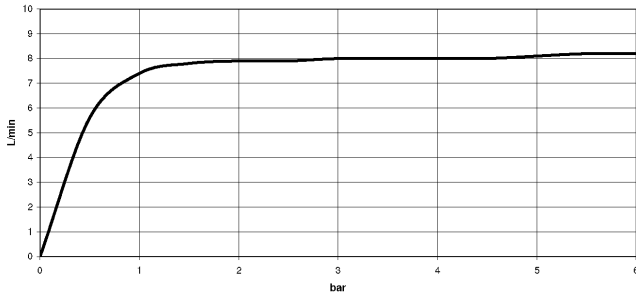

Showerpipe with shower thermostat - Champagne (22kt Gold)

IMO

ST 050 305 2979

ST 050 305 2979

mm [inches]
1:10

Flow rate chart

Certificates

DVGW_DW-6509DN0123. WRAS_2204013. LGA_38737.