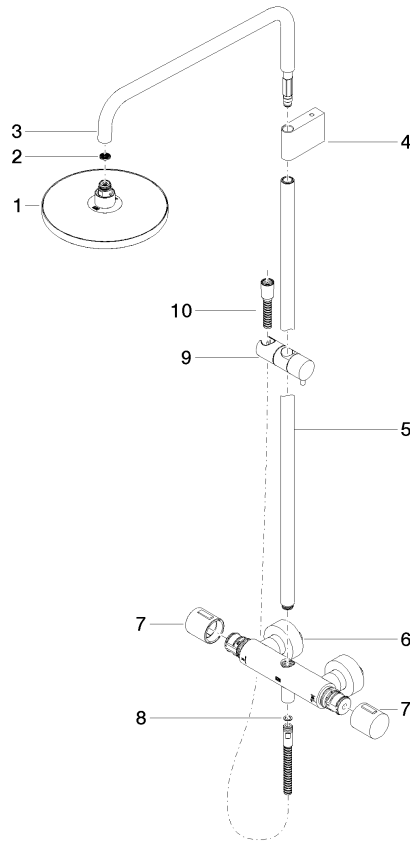

ST 050 305 2979

Fits: IMO, LULU, TARA, LISSÉ, VAIA, META

- shower with fixed riser projection 453mm
- overhead shower: rain flow
- rain shower Ø 220 mm
- rain shower with anti-scale system
- max. rainshower flow 7 l/min
- rotary diverter with volume control and shut-off function
- slide-on rosettes Ø 70 mm
- height of fittings up to rain shower (bottom edge) 1009mm
- height of fittings up to top edge of elbow 1150mm
- gauge 150 mm - 13 mm
- metal shower hose 1750mm with integrated anti-twist protection
- 1/2" connection
- slide bar
- Pipe diameter 23.5 mm
- quick clearing
- This product can help a building meet the requirements of Green Building Rating Systems, e.g. LEED®, BREEAM®, DGNB
- WRAS 2204013

Showerpipe with shower thermostat - Champagne (22kt Gold)

IMO

ST 050 305 2979

ST 050 305 2979

mm [inches]
1:10

Flow rate chart

Certificates

DVGW_DW-6509DN0123. WRAS_2204013. LGA_38737.

ST 050 305 2979

Parts for other finishes can be found here: [Chrome](#)

Spare parts list

No.	Item Number	Name	Quantity used	Delivery time
1	90 12 05 092 20-47	shower	1	30
2	09 23 01 039 90	sieve	1	2
3	90 28 22 348 00-47	pipe	1	30
4	90 17 11 150 00-47	holder	1	30
5	90 28 22 349 00-47	pipe	1	30
6	04 17 01 250 00-47	connection	1	60
7	90 17 33 015 00-47	handle	2	30
8	90 14 20 026 00 90	seal	1	2
9	12 570 970-47	Slide unit - Champagne (22kt Gold)	1	30
10	28 322 970-47	Metal shower hose 1/2" x 3/8" x 1750 mm - Champagne (22kt Gold)	1	30