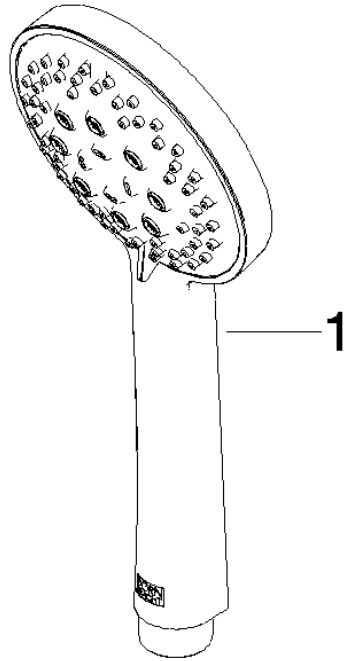

ST 050 306 0980

Fits: IMO, MEM, CL.1, CYO

- shower with fixed riser projection 453mm
- Rain shower: PURE RAIN, max. flow rate 20 l/min (at 3 bar)
- Function from: 12 l/min
- rain shower 300 x 240mm
- rain shower with anti-scale system
- Hand shower: COMPACT RAIN, max. flow rate 15 l/min (at 3 bar)
- spray head Ø 100mm
- rotary diverter with volume control and shut-off function
- slide-on rosettes Ø 70 mm
- height of fittings up to rain shower (bottom edge) 1009mm
- height of fittings up to top edge of elbow 1150mm
- gauge 150 mm - 13 mm
- metal shower hose 1750mm with integrated anti-twist protection
- 1/2" connection
- slide bar
- Pipe diameter 23.5 mm

SYMETRICS Showerpipe with shower thermostat - Platinum

IMO

ST 050 306 0980

SYMETRICS Showerpipe with shower thermostat - Platinum

IMO

ST 050 306 0980

SYMETRICS Showerpipe with shower thermostat - Platinum

IMO

ST 050 306 0980

ST 050 306 0980

mm [inches]

Flow rate chart

Certificates

LGA_29984.

DVGW_DW-
6517DN0129.

WRAS_2210003.

ST 050 306 0980

Parts for other
finishes can be found
here: [Chrome](#)

Spare parts list

No.	Item Number	Name	Quantity used	Delivery time
1	09 23 01 039 90	sieve	1	2