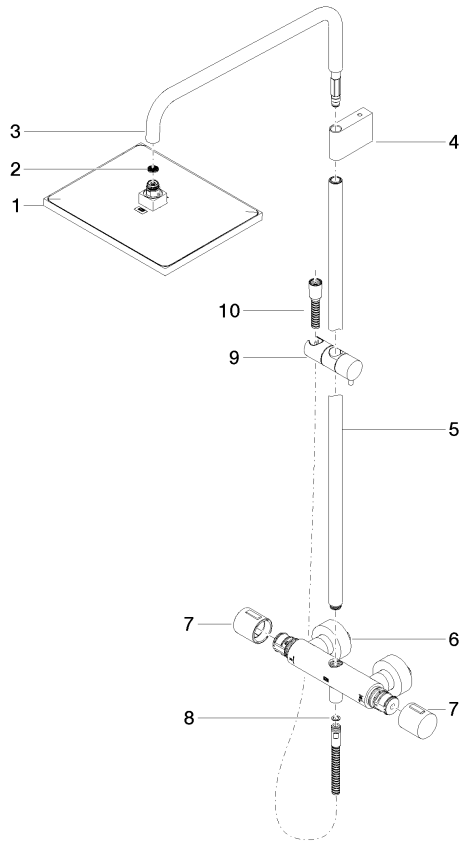

Fits: IMO, MEM, CL.1, CYO

- shower with fixed riser projection 453mm
- overhead shower: rain flow
- rain shower 300 x 240mm
- rain shower with anti-scale system
- max. rainshower flow 20 l/min
- Function from: 12 l/min
- rotary diverter with volume control and shut-off function
- slide-on rosettes Ø 70 mm
- height of fittings up to rain shower (bottom edge) 1009mm
- height of fittings up to top edge of elbow 1150mm
- gauge 150 mm - 13 mm
- metal shower hose 1750mm with integrated anti-twist protection
- 1/2" connection
- slide bar
- Pipe diameter 23.5 mm
- quick clearing
- WRAS 2204013

ST 050 306 0980

Parts for other finishes can be found here: [Chrome](#)

Spare parts list

No.	Item Number	Name	Quantity used	Delivery time
1	04 12 05 063 00-08	shower	1	40
2	09 23 01 039 90	sieve	1	2
3	90 28 22 348 00-08	pipe	1	40
4	90 17 11 150 00-08	holder	1	40
5	90 28 22 349 00-08	pipe	1	40
6	04 17 01 250 00-08	connection	1	40
7	90 17 33 015 00-08	handle	2	40
8	90 14 20 026 00 90	seal	1	2
9	12 570 970-08	Slide unit - Platinum	1	40
10	28 322 970-08	Metal shower hose 1/2" x 3/8" x 1750 mm - Platinum	1	40

SYMETRICS Showerpipe with shower thermostat - Platinum

IMO

ST 050 306 0980

- Three or five settings: COMPACT RAIN, COMPACT SOFT FLOW, COMPACT AQUAPRESSURE FLOW, max. flow rate 15 l/min (at 3 bar)
- with anti-scale system
- spray head Ø 100mm
- 1/2" connection
- WRAS 2210003
- Function from: 7 l/min