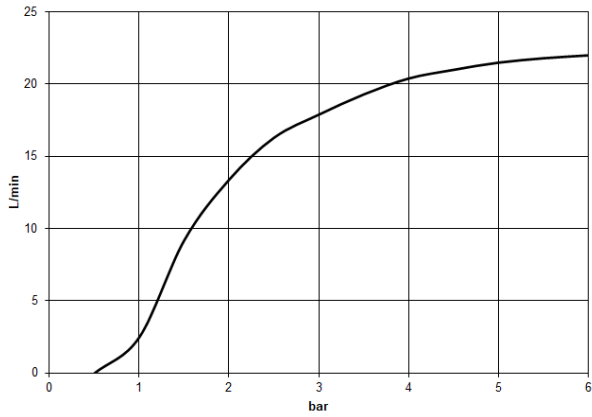

SYMETRICS Showerpipe with shower thermostat - Dark Chrome

IMO

ST 050 306 0980

ST 050 306 0980

mm [inches]
1:10

Flow rate chart

Certificates

LGA_29987.