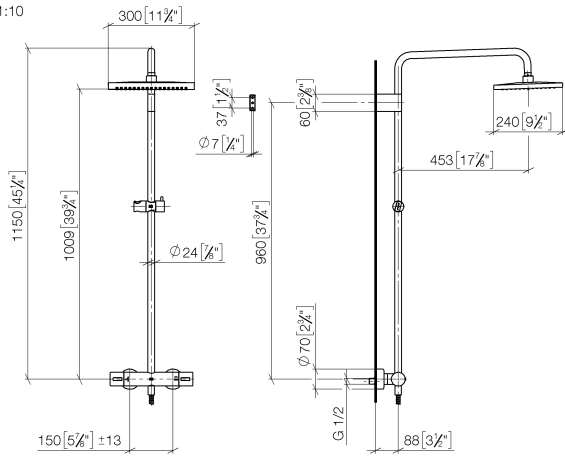

Individual components of this set

You need the following components for this set

SYMETRICS Showerpipe with shower thermostat - Dark Chrome

IMO

ST 050 306 0980

ST 050 306 0980

- Three or five settings: COMPACT RAIN, COMPACT SOFT FLOW, COMPACT AQUAPRESSURE FLOW, max. flow rate 15 l/min (at 3 bar)
- with anti-scale system
- spray head Ø 100mm
- 1/2" connection
- WRAS 2210003
- Function from: 7 l/min

SYMETRICS Showerpipe with shower thermostat - Dark Chrome

IMO

ST 050 306 0980

SYMETRICS Showerpipe with shower thermostat - Dark Chrome

IMO

ST 050 306 0980

ST 050 306 0980

mm [inches]

No.	Item Number	Name	Quantity used	Delivery time
1	09 23 01 039 90	sieve	1	2

ST 050 306 0980

Fits: IMO, MEM, CL.1, CYO

- shower with fixed riser projection 453mm
- overhead shower: rain flow
- rain shower 300 x 240mm
- rain shower with anti-scale system
- max. rainshower flow 20 l/min
- Function from: 12 l/min
- rotary diverter with volume control and shut-off function
- slide-on rosettes Ø 70 mm
- height of fittings up to rain shower (bottom edge) 1009mm
- height of fittings up to top edge of elbow 1150mm
- gauge 150 mm - 13 mm
- metal shower hose 1750mm with integrated anti-twist protection
- 1/2" connection
- slide bar
- Pipe diameter 23.5 mm
- quick clearing
- WRAS 2204013

SYMETRICS Showerpipe with shower thermostat - Dark Chrome

IMO

ST 050 306 0980

ST 050 306 0980

mm [inches]
1:10

Flow rate chart

Certificates

LGA_29987.