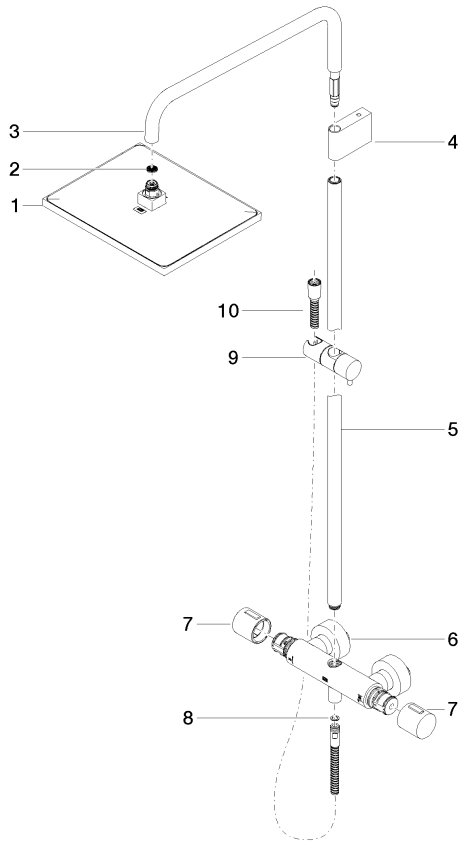

ST 050 306 0980

Fits: IMO, MEM, CL.1, CYO

- shower with fixed riser projection 453mm
- overhead shower: rain flow
- rain shower 300 x 240mm
- rain shower with anti-scale system
- max. rainshower flow 20 l/min
- Function from: 12 l/min
- rotary diverter with volume control and shut-off function
- slide-on rosettes Ø 70 mm
- height of fittings up to rain shower (bottom edge) 1009mm
- height of fittings up to top edge of elbow 1150mm
- gauge 150 mm - 13 mm
- metal shower hose 1750mm with integrated anti-twist protection
- 1/2" connection
- slide bar
- Pipe diameter 23.5 mm
- quick clearing
- WRAS 2204013

## SYMETRICS Showerpipe with shower thermostat - Brushed Light Gold

---

IMO

ST 050 306 0980

ST 050 306 0980

Parts for other finishes can be found here: [Chrome](#)

**Spare parts list**

| No.  | Item Number        | Name   | Quantity used | Delivery time |
|--|--------------------|--|---------------|---------------|
| 1  | 04 12 05 063 00-27 | shower   | 1             | 60            |
| 2  | 09 23 01 039 90    | sieve  | 1             | 2             |
| 3  | 90 28 22 348 00-27 | pipe   | 1             | -             |
| Spare part can no longer be ordered, please order the replacement item |                    |  |               |               |
| 4  | 90 17 11 150 00-27 | holder   | 1             | 30            |
| 5  | 90 28 22 349 00-27 | pipe   | 1             | 30            |
| 6  | 04 17 01 250 00-27 | connection   | 1             | 60            |
| 7  | 90 17 33 015 00-27 | handle   | 2             | 30            |
| 8  | 90 14 20 026 00 90 | seal   | 1             | 2             |
| 9  | 12 570 970-27      | Slide unit - Brushed Light Gold                              | 1             | 30            |
| 10   | 28 322 970-27      | Metal shower hose 1/2" x 3/8" x 1750 mm - Brushed Light Gold | 1             | 30            |