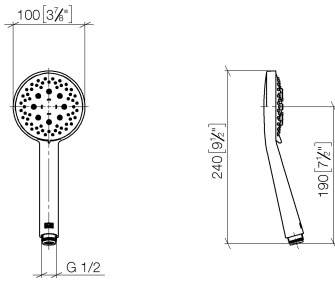

ST 050 306 0980

Fits: IMO, MEM, CL.1, CYO

- shower with fixed riser projection 453mm
- Rain shower: PURE RAIN, max. flow rate 20 l/min (at 3 bar)
- Function from: 12 l/min
- rain shower 300 x 240mm
- rain shower with anti-scale system
- Hand shower: COMPACT RAIN, max. flow rate 15 l/min (at 3 bar)
- spray head Ø 100mm
- rotary diverter with volume control and shut-off function
- slide-on rosettes Ø 70 mm
- height of fittings up to rain shower (bottom edge) 1009mm
- height of fittings up to top edge of elbow 1150mm
- gauge 150 mm - 13 mm
- metal shower hose 1750mm with integrated anti-twist protection
- 1/2" connection
- slide bar
- Pipe diameter 23.5 mm

## SYMETRICS Showerpipe with shower thermostat - Brushed Light Gold

---

IMO

ST 050 306 0980

ST 050 306 0980

- Three or five settings: COMPACT RAIN, COMPACT SOFT FLOW, COMPACT AQUAPRESSURE FLOW, max. flow rate 15 l/min (at 3 bar)
- with anti-scale system
- spray head Ø 100mm
- 1/2" connection
- WRAS 2210003
- Function from: 7 l/min

## SYMETRICS Showerpipe with shower thermostat - Brushed Light Gold

---

IMO

ST 050 306 0980

ST 050 306 0980

mm [inches]

Flow rate chart

Certificates

ST 050 306 0980

Fits: IMO, MEM, CL.1, CYO

- shower with fixed riser projection 453mm
- overhead shower: rain flow
- rain shower 300 x 240mm
- rain shower with anti-scale system
- max. rainshower flow 20 l/min
- Function from: 12 l/min
- rotary diverter with volume control and shut-off function
- slide-on rosettes Ø 70 mm
- height of fittings up to rain shower (bottom edge) 1009mm
- height of fittings up to top edge of elbow 1150mm
- gauge 150 mm - 13 mm
- metal shower hose 1750mm with integrated anti-twist protection
- 1/2" connection
- slide bar
- Pipe diameter 23.5 mm
- quick clearing
- WRAS 2204013