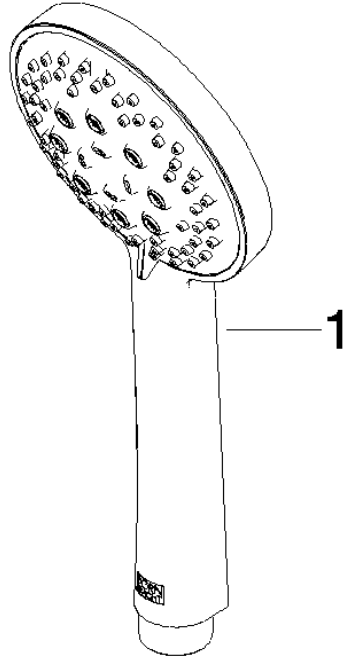

ST 050 306 0980

Parts for other
finishes can be found
here: [Chrome](#)

Spare parts list

No.	Item Number	Name	Quantity used	Delivery time
1	09 23 01 039 90	sieve	1	2