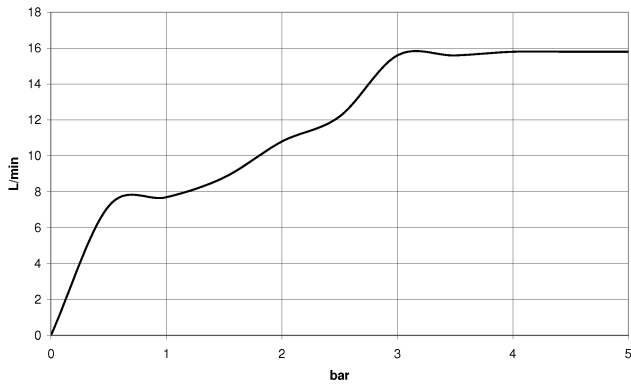

## SYMETRICS Showerpipe with shower thermostat - Brushed Light Gold

---

IMO

ST 050 306 0980

ST 050 306 0980

- Three or five settings: COMPACT RAIN, COMPACT SOFT FLOW, COMPACT AQUAPRESSURE FLOW, max. flow rate 15 l/min (at 3 bar)
- with anti-scale system
- spray head Ø 100mm
- 1/2" connection
- WRAS 2210003
- Function from: 7 l/min

## SYMETRICS Showerpipe with shower thermostat - Brushed Light Gold

---

IMO

ST 050 306 0980

ST 050 306 0980

mm [inches]

Flow rate chart

Certificates