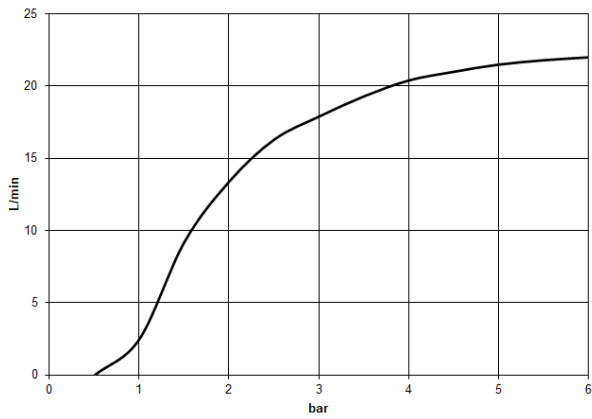

Flow rate chart

Certificates

LGA_29987.   Belgaqua_21-032-   WRAS_2204013.   LGA_38669.
27_5.