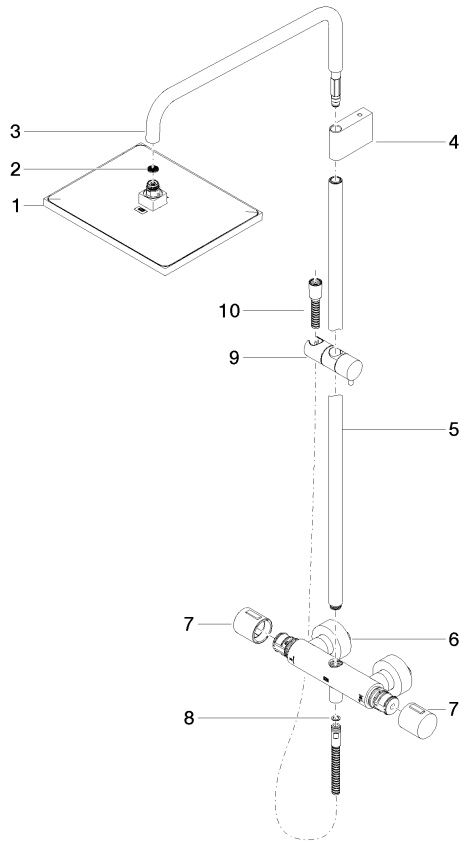

SYMETRICS Showerpipe with shower thermostat - Brushed Durabronss (23kt Gold)

IMO

ST 050 306 0980

Fits: IMO, MEM, CL.1, CYO

- shower with fixed riser projection 453mm
- Rain shower: PURE RAIN, max. flow rate 20 l/min (at 3 bar)
- Function from: 12 l/min
- rain shower 300 x 240mm
- rain shower with anti-scale system
- Hand shower: COMPACT RAIN, max. flow rate 15 l/min (at 3 bar)
- spray head Ø 100mm
- rotary diverter with volume control and shut-off function
- slide-on rosettes Ø 70 mm
- height of fittings up to rain shower (bottom edge) 1009mm
- height of fittings up to top edge of elbow 1150mm
- gauge 150 mm - 13 mm
- metal shower hose 1750mm with integrated anti-twist protection
- 1/2" connection
- slide bar
- Pipe diameter 23.5 mm

SYMETRICS Showerpipe with shower thermostat - Brushed Durabron (23kt Gold)

IMO

ST 050 306 0980

Fits: IMO, MEM, CL.1, CYO

- shower with fixed riser projection 453mm
- overhead shower: rain flow
- rain shower 300 x 240mm
- rain shower with anti-scale system
- max. rainshower flow 20 l/min
- Function from: 12 l/min
- rotary diverter with volume control and shut-off function
- slide-on rosettes Ø 70 mm
- height of fittings up to rain shower (bottom edge) 1009mm
- height of fittings up to top edge of elbow 1150mm
- gauge 150 mm - 13 mm
- metal shower hose 1750mm with integrated anti-twist protection
- 1/2" connection
- slide bar
- Pipe diameter 23.5 mm
- quick clearing
- WRAS 2204013

ST 050 306 0980
 Parts for other
 finishes can be found
 here: Chrome

Spare parts list

No.	Item Number	Name	Quantity used	Delivery time
1	04 12 05 063 00-28	shower	1	20
2	09 23 01 039 90	sieve	1	2
3	90 28 22 348 00-28	pipe	1	20
4	90 17 11 150 00-28	holder	1	20
5	90 28 22 349 00-28	pipe	1	20
6	04 17 01 250 00-28	connection	1	20
7	90 17 33 015 00-28	handle	2	20
8	90 14 20 026 00 90	seal	1	2
9	12 570 970-28	Slide unit - Brushed Durabronz (23kt Gold)	1	20
10	28 322 970-28	Metal shower hose 1/2" x 3/8" x 1750 mm - Brushed Durabronz (23kt Gold)	1	20