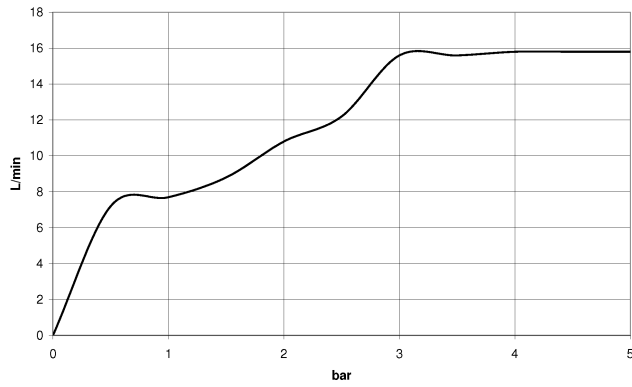

Flow rate chart

Certificates

LGA_29984.

DVGW_DW-
6517DN0129.

WRAS_2210003.