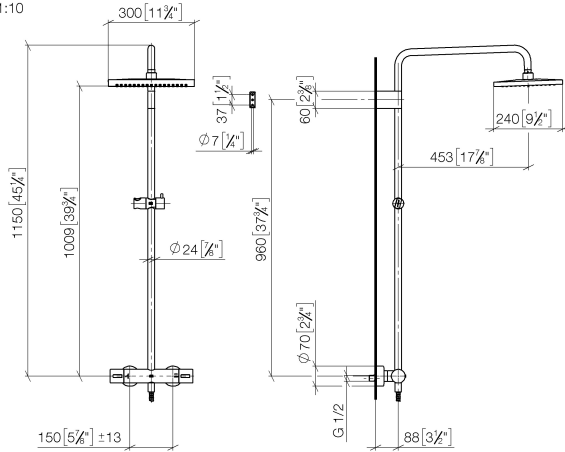

SYMETRICS Showerpipe with shower thermostat - Brushed Durabronss (23kt Gold)

IMO

ST 050 306 0980

Fits: IMO, MEM, CL.1, CYO

- shower with fixed riser projection 453mm
- Rain shower: PURE RAIN, max. flow rate 20 l/min (at 3 bar)
- Function from: 12 l/min
- rain shower 300 x 240mm
- rain shower with anti-scale system
- Hand shower: COMPACT RAIN, max. flow rate 15 l/min (at 3 bar)
- spray head Ø 100mm
- rotary diverter with volume control and shut-off function
- slide-on rosettes Ø 70 mm
- height of fittings up to rain shower (bottom edge) 1009mm
- height of fittings up to top edge of elbow 1150mm
- gauge 150 mm - 13 mm
- metal shower hose 1750mm with integrated anti-twist protection
- 1/2" connection
- slide bar
- Pipe diameter 23.5 mm

SYMETRICS Showerpipe with shower thermostat - Brushed Durabron (23kt Gold)

IMO

ST 050 306 0980

Fits: IMO, MEM, CL.1, CYO

- shower with fixed riser projection 453mm
- overhead shower: rain flow
- rain shower 300 x 240mm
- rain shower with anti-scale system
- max. rainshower flow 20 l/min
- Function from: 12 l/min
- rotary diverter with volume control and shut-off function
- slide-on rosettes Ø 70 mm
- height of fittings up to rain shower (bottom edge) 1009mm
- height of fittings up to top edge of elbow 1150mm
- gauge 150 mm - 13 mm
- metal shower hose 1750mm with integrated anti-twist protection
- 1/2" connection
- slide bar
- Pipe diameter 23.5 mm
- quick clearing
- WRAS 2204013

Required miscellaneous

Hand shower FlowReduce - Brushed Durabron (23kt Gold) 28 018 979-28 0010

ST 050 306 0080
mm [inches]
1:10

Flow rate chart

Certificates

LGA_29987. Belgaqua_21-032- WRAS_2204013. LGA_38669.
27_5.

SYMETRICS Showerpipe with shower thermostat - Brushed Durabronz (23kt Gold)

IMO

ST 050 306 0980

- Three or five settings: COMPACT RAIN, COMPACT SOFT FLOW, COMPACT AQUAPRESSURE FLOW, max. flow rate 15 l/min (at 3 bar)
- with anti-scale system
- spray head Ø 100mm
- 1/2" connection
- WRAS 2210003
- Function from: 7 l/min