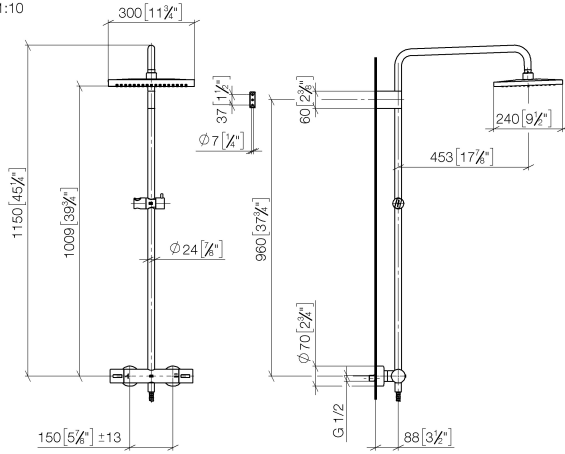

SYMETRICS Showerpipe with shower thermostat - Brushed Champagne (22kt Gold)

IMO

ST 050 306 0980

Fits: IMO, MEM, CL.1, CYO

- shower with fixed riser projection 453mm
- Rain shower: PURE RAIN, max. flow rate 20 l/min (at 3 bar)
- Function from: 12 l/min
- rain shower 300 x 240mm
- rain shower with anti-scale system
- Hand shower: COMPACT RAIN, max. flow rate 15 l/min (at 3 bar)
- spray head Ø 100mm
- rotary diverter with volume control and shut-off function
- slide-on rosettes Ø 70 mm
- height of fittings up to rain shower (bottom edge) 1009mm
- height of fittings up to top edge of elbow 1150mm
- gauge 150 mm - 13 mm
- metal shower hose 1750mm with integrated anti-twist protection
- 1/2" connection
- slide bar
- Pipe diameter 23.5 mm

Required miscellaneous

	Hand shower - Champagne (22kt Gold)	28 018 979-47
--	--	---------------

SYMETRICS Showerpipe with shower thermostat - Brushed Champagne (22kt Gold)

IMO

ST 050 306 0980

ST 050 306 0080
mm [inches]
1:10

Flow rate chart

Certificates

LGA_29987.

WRAS_2204013.

LGA_38669.

ST 050 306 0980
Parts for other
finishes can be found
here: Chrome

Spare parts list

No.	Item Number	Name	Quantity used	Delivery time
1	04 12 05 063 00-46	shower	1	30
2	09 23 01 039 90	sieve	1	2
3	90 28 22 348 00-46	pipe	1	30
4	90 17 11 150 00-46	holder	1	30
5	90 28 22 349 00-46	pipe	1	30
6	04 17 01 250 00-46	connection	1	60
7	90 17 33 015 00-46	handle	2	30
8	90 14 20 026 00 90	seal	1	2
9	12 570 970-46	Slide unit - Brushed Champagne (22kt Gold)	1	30
10	28 322 970-46	Metal shower hose 1/2" x 3/8" x 1750 mm - Brushed Champagne (22kt Gold)	1	30