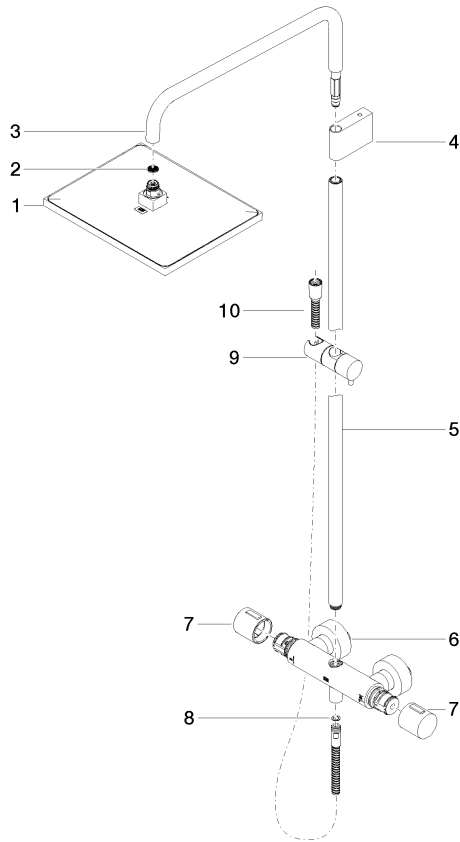

SYMETRICS Showerpipe with shower thermostat - Brushed Champagne (22kt Gold)

IMO

ST 050 306 0980

Fits: IMO, MEM, CL.1, CYO

- shower with fixed riser projection 453mm
- Rain shower: PURE RAIN, max. flow rate 20 l/min (at 3 bar)
- Function from: 12 l/min
- rain shower 300 x 240mm
- rain shower with anti-scale system
- Hand shower: COMPACT RAIN, max. flow rate 15 l/min (at 3 bar)
- spray head Ø 100mm
- rotary diverter with volume control and shut-off function
- slide-on rosettes Ø 70 mm
- height of fittings up to rain shower (bottom edge) 1009mm
- height of fittings up to top edge of elbow 1150mm
- gauge 150 mm - 13 mm
- metal shower hose 1750mm with integrated anti-twist protection
- 1/2" connection
- slide bar
- Pipe diameter 23.5 mm

- shower with fixed riser projection 453mm
- overhead shower: rain flow
- rain shower 300 x 240mm
- rain shower with anti-scale system
- max. rainshower flow 20 l/min
- Function from: 12 l/min
- rotary diverter with volume control and shut-off function
- slide-on rosettes Ø 70 mm
- height of fittings up to rain shower (bottom edge) 1009mm
- height of fittings up to top edge of elbow 1150mm
- gauge 150 mm - 13 mm
- metal shower hose 1750mm with integrated anti-twist protection
- 1/2" connection
- slide bar
- Pipe diameter 23.5 mm
- quick clearing
- WRAS 2204013

Flow rate chart

Certificates

LGA_29987.

WRAS_2204013.

LGA_38669.

ST 050 306 0980
Parts for other
finishes can be found
here: Chrome

Spare parts list

No.	Item Number	Name	Quantity used	Delivery time
1	04 12 05 063 00-46	shower	1	30
2	09 23 01 039 90	sieve	1	2
3	90 28 22 348 00-46	pipe	1	30
4	90 17 11 150 00-46	holder	1	30
5	90 28 22 349 00-46	pipe	1	30
6	04 17 01 250 00-46	connection	1	60
7	90 17 33 015 00-46	handle	2	30
8	90 14 20 026 00 90	seal	1	2
9	12 570 970-46	Slide unit - Brushed Champagne (22kt Gold)	1	30
10	28 322 970-46	Metal shower hose 1/2" x 3/8" x 1750 mm - Brushed Champagne (22kt Gold)	1	30