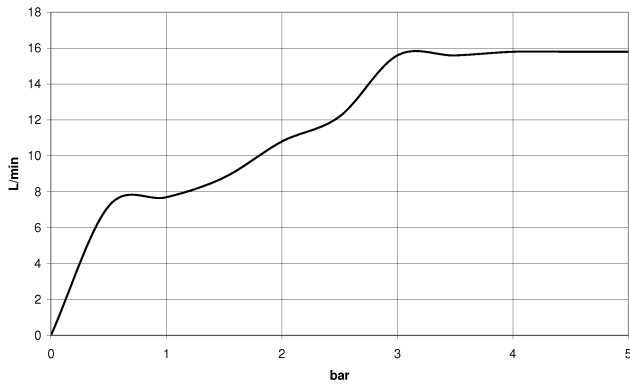

SYMETRICS Showerpipe with shower thermostat - Brushed Champagne (22kt Gold)

IMO

ST 050 306 0980

Fits: IMO, MEM, CL.1, CYO

- shower with fixed riser projection 453mm
- Rain shower: PURE RAIN, max. flow rate 20 l/min (at 3 bar)
- Function from: 12 l/min
- rain shower 300 x 240mm
- rain shower with anti-scale system
- Hand shower: COMPACT RAIN, max. flow rate 15 l/min (at 3 bar)
- spray head Ø 100mm
- rotary diverter with volume control and shut-off function
- slide-on rosettes Ø 70 mm
- height of fittings up to rain shower (bottom edge) 1009mm
- height of fittings up to top edge of elbow 1150mm
- gauge 150 mm - 13 mm
- metal shower hose 1750mm with integrated anti-twist protection
- 1/2" connection
- slide bar
- Pipe diameter 23.5 mm

SYMETRICS Showerpipe with shower thermostat - Brushed Champagne (22kt Gold)

IMO

ST 050 306 0980

SYMETRICS Showerpipe with shower thermostat - Brushed Champagne (22kt Gold)

IMO

ST 050 306 0980

ST 050 306 0080
mm [inches]

Flow rate chart

Certificates

LGA_29984.

DVGW_DW-
6517DN0129.

WRAS_2210003.

SYMETRICS Showerpipe with shower thermostat - Brushed Champagne (22kt Gold)

IMO

ST 050 306 0980
Parts for other
finishes can be found
here: Chrome