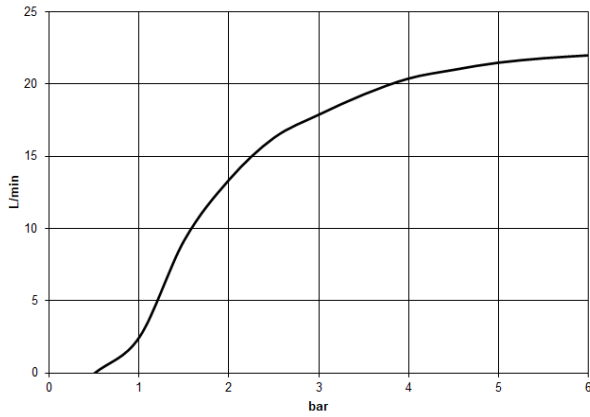

Flow rate chart

Certificates

LGA_29987.

WRAS_2204013.

LGA_38669.