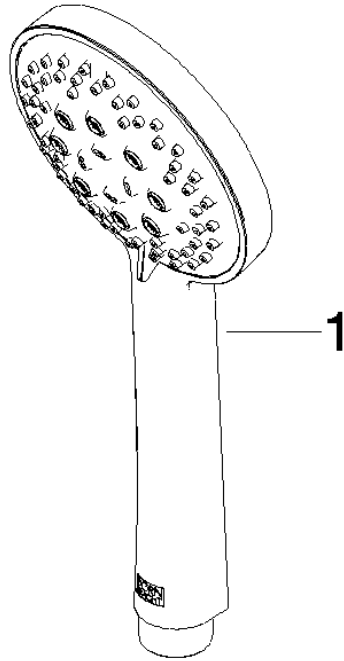

ST 050 306 0980

Fits: IMO, MEM, CL.1, CYO

- shower with fixed riser projection 453mm
- Rain shower: PURE RAIN, max. flow rate 20 l/min (at 3 bar)
- Function from: 12 l/min
- rain shower 300 x 240mm
- rain shower with anti-scale system
- Hand shower: COMPACT RAIN, max. flow rate 15 l/min (at 3 bar)
- spray head Ø 100mm
- rotary diverter with volume control and shut-off function
- slide-on rosettes Ø 70 mm
- height of fittings up to rain shower (bottom edge) 1009mm
- height of fittings up to top edge of elbow 1150mm
- gauge 150 mm - 13 mm
- metal shower hose 1750mm with integrated anti-twist protection
- 1/2" connection
- slide bar
- Pipe diameter 23.5 mm

SYMETRICS Showerpipe with shower thermostat - Champagne (22kt Gold)

IMO

ST 050 306 0980

SYMETRICS Showerpipe with shower thermostat - Champagne (22kt Gold)

IMO

ST 050 306 0980

ST 050 306 0980

mm [inches]

Flow rate chart

Certificates

LGA_29984.

DVGW_DW-
6517DN0129.

WRAS_2210003.

ST 050 306 0980

Parts for other
finishes can be found
here: [Chrome](#)

Spare parts list

No.	Item Number	Name	Quantity used	Delivery time
1	09 23 01 039 90	sieve	1	2

ST 050 306 0980

Fits: IMO, MEM, CL.1, CYO

- shower with fixed riser projection 453mm
- overhead shower: rain flow
- rain shower 300 x 240mm
- rain shower with anti-scale system
- max. rainshower flow 20 l/min
- Function from: 12 l/min
- rotary diverter with volume control and shut-off function
- slide-on rosettes Ø 70 mm
- height of fittings up to rain shower (bottom edge) 1009mm
- height of fittings up to top edge of elbow 1150mm
- gauge 150 mm - 13 mm
- metal shower hose 1750mm with integrated anti-twist protection
- 1/2" connection
- slide bar
- Pipe diameter 23.5 mm
- quick clearing
- WRAS 2204013