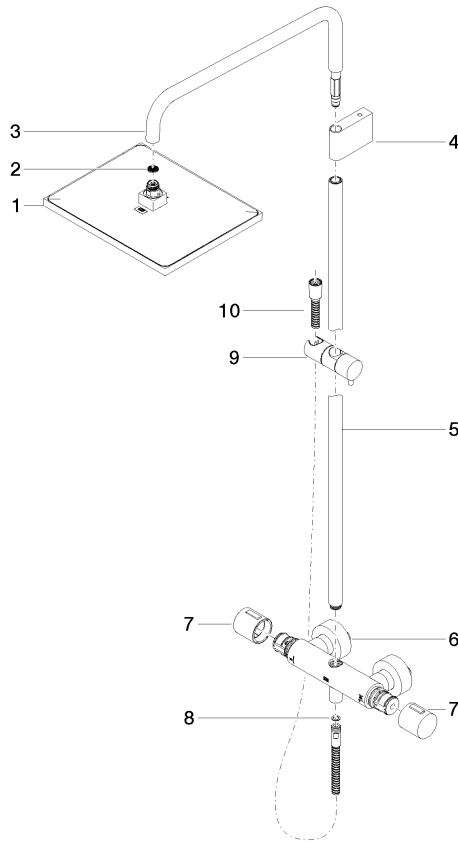

ST 050 306 0980

Fits: IMO, MEM, CL.1, CYO

- shower with fixed riser projection 453mm
- Rain shower: PURE RAIN, max. flow rate 20 l/min (at 3 bar)
- Function from: 12 l/min
- rain shower 300 x 240mm
- rain shower with anti-scale system
- Hand shower: COMPACT RAIN, max. flow rate 15 l/min (at 3 bar)
- spray head Ø 100mm
- rotary diverter with volume control and shut-off function
- slide-on rosettes Ø 70 mm
- height of fittings up to rain shower (bottom edge) 1009mm
- height of fittings up to top edge of elbow 1150mm
- gauge 150 mm - 13 mm
- metal shower hose 1750mm with integrated anti-twist protection
- 1/2" connection
- slide bar
- Pipe diameter 23.5 mm

No.	Item Number	Name	Quantity used	Delivery time
1	09 23 01 039 90	sieve	1	2

ST 050 306 0980

Fits: IMO, MEM, CL.1, CYO

- shower with fixed riser projection 453mm
- overhead shower: rain flow
- rain shower 300 x 240mm
- rain shower with anti-scale system
- max. rainshower flow 20 l/min
- Function from: 12 l/min
- rotary diverter with volume control and shut-off function
- slide-on rosettes Ø 70 mm
- height of fittings up to rain shower (bottom edge) 1009mm
- height of fittings up to top edge of elbow 1150mm
- gauge 150 mm - 13 mm
- metal shower hose 1750mm with integrated anti-twist protection
- 1/2" connection
- slide bar
- Pipe diameter 23.5 mm
- quick clearing
- WRAS 2204013

Certificates

LGA_29987.

WRAS_2204013.

LGA_38669.

ST 050 306 0980

Parts for other finishes can be found here: [Chrome](#)

Spare parts list

No.	Item Number	Name	Quantity used	Delivery time
1	04 12 05 063 00-47	shower	1	30
2	09 23 01 039 90	sieve	1	2
3	90 28 22 348 00-47	pipe	1	30
4	90 17 11 150 00-47	holder	1	30
5	90 28 22 349 00-47	pipe	1	30
6	04 17 01 250 00-47	connection	1	60
7	90 17 33 015 00-47	handle	2	30
8	90 14 20 026 00 90	seal	1	2
9	12 570 970-47	Slide unit - Champagne (22kt Gold)	1	30
10	28 322 970-47	Metal shower hose 1/2" x 3/8" x 1750 mm - Champagne (22kt Gold)	1	30