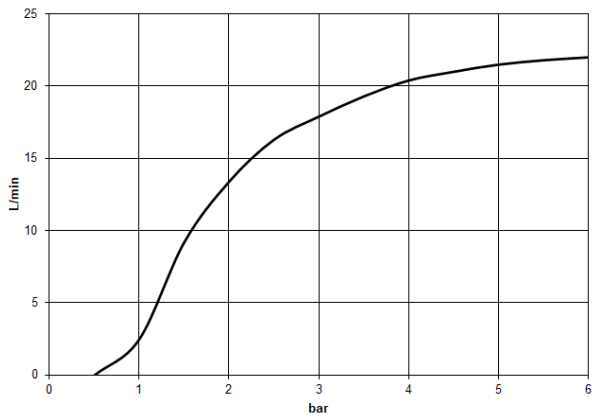

Required miscellaneous

	Hand shower - Champagne (22kt Gold)	28 018 979-47
--	--	---------------

SYMETRICS Showerpipe with shower thermostat - Champagne (22kt Gold)

IMO

ST 050 306 0980

ST 050 306 0980

Flow rate chart