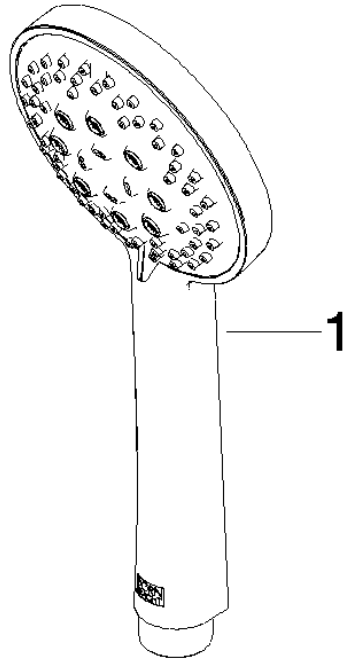

Spare parts list

No.	Item Number	Name	Quantity used	Delivery time
1	09 23 01 039 90	sieve	1	2