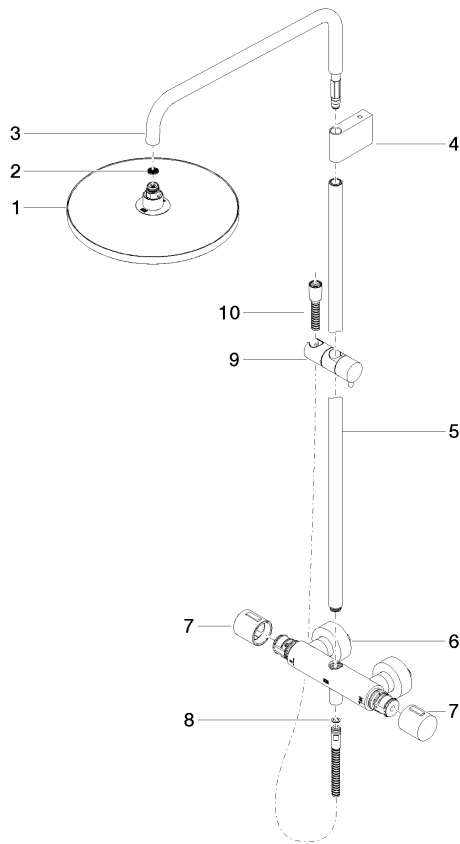

## Showerpipe with shower thermostat - Chrome

---

IMO

ST 050 306 6979

ST 050 306 6979

Fits: IMO, LULU, TARA, LISSÉ, VAIA, META

- shower with fixed riser projection 453mm
- overhead shower: rain flow
- rain shower Ø 300 mm
- rain shower with anti-scale system
- max. rainshower flow 14 l/min
- Function from: 10 l/min
- rotary diverter with volume control and shut-off function
- slide-on rosettes Ø 70 mm
- height of fittings up to rain shower (bottom edge) 1009mm
- height of fittings up to top edge of elbow 1150mm
- gauge 150 mm - 13 mm
- metal shower hose 1750mm with integrated anti-twist protection
- 1/2" connection
- slide bar
- Pipe diameter 23.5 mm
- quick clearing
- WRAS 2204013

**Required miscellaneous**

	<b>Hand shower - Chrome</b>	28 018 979-00
--	-----------------------------	---------------

ST 050 306 6979

mm [inches]  
1:10

**Flow rate chart**

**Certificates**

DVGW\_DW-6509DN0123.      Belgaqua\_21-032-27\_5.      WRAS\_2204013.      LGA\_38736.

ST 050 306 6979

Spare parts list

No.	Item Number	Name	Quantity used	Delivery time
1	04 12 05 091 00-00	shower	1	10
2	09 23 01 039 90	sieve	1	2
3	90 28 22 348 00-00	pipe	1	10
4	90 17 11 150 00-00	holder	1	10
5	90 28 22 349 00-00	pipe	1	10
6	04 17 01 250 00-00	connection	1	10
7	90 17 33 015 00-00	handle	2	10
8	90 14 20 026 00 90	seal	1	2
9	12 570 970-00	Slide unit - Chrome	1	10
10	28 322 970-00	Metal shower hose 1/2" x 3/8" x 1750 mm - Chrome	1	2

# Showerpipe with shower thermostat - Chrome

IMO

ST 050 306 6979

- Three or five settings: COMPACT RAIN, COMPACT SOFT FLOW, COMPACT AQUAPRESSURE FLOW, max. flow rate 15 l/min (at 3 bar)
- with anti-scale system
- spray head Ø 100mm
- 1/2" connection
- WRAS 2210003
- Function from: 7 l/min