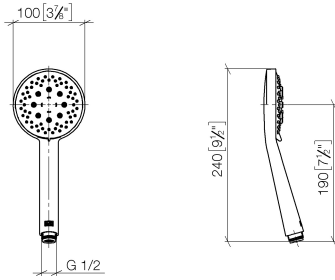

## Showerpipe with shower thermostat - Chrome

---

IMO

ST 050 306 6979

ST 050 306 6979

Fits: IMO, LULU, TARA, LISSÉ, VAIA, META

- shower with fixed riser projection 453mm
- overhead shower: rain flow
- rain shower Ø 300 mm
- rain shower with anti-scale system
- max. rainshower flow 14 l/min
- Function from: 10 l/min
- rotary diverter with volume control and shut-off function
- slide-on rosettes Ø 70 mm
- height of fittings up to rain shower (bottom edge) 1009mm
- height of fittings up to top edge of elbow 1150mm
- gauge 150 mm - 13 mm
- metal shower hose 1750mm with integrated anti-twist protection
- 1/2" connection
- slide bar
- Pipe diameter 23.5 mm
- quick clearing
- WRAS 2204013

**Required miscellaneous**

	<b>Hand shower - Chrome</b>	28 018 979-00
--	-----------------------------	---------------

ST 050 306 6979

mm [inches]  
1:10

**Flow rate chart**

**Certificates**

DVGW\_DW-6509DN0123.      Belgaqua\_21-032-27\_5.      WRAS\_2204013.      LGA\_38736.

## Showerpipe with shower thermostat - Chrome

---

IMO

ST 050 306 6979

ST 050 306 6979

mm [inches]

Flow rate chart

Certificates

LGA\_29984.

DVGW\_DW-  
6517DN0129.

WRAS\_2210003.

Spare parts list

No.	Item Number	Name	Quantity used	Delivery time
1	09 23 01 039 90	sieve	1	2