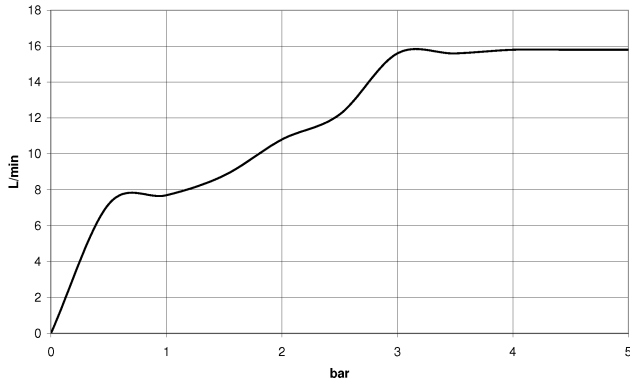

## Showerpipe with shower thermostat - Chrome

---

IMO

ST 050 306 6979

ST 050 306 6979

mm [inches]

Flow rate chart

Certificates