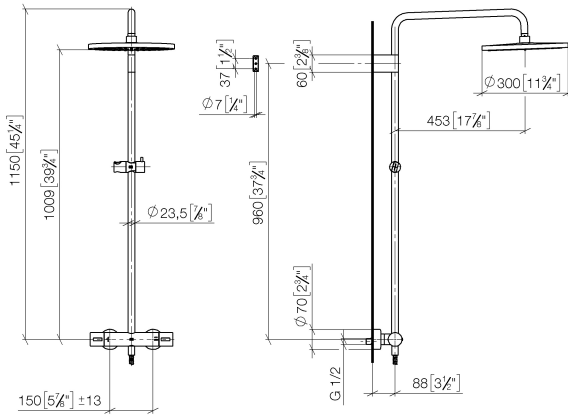

## Showerpipe with shower thermostat - Chrome

---

IMO

ST 050 306 6979

ST 050 306 6979

Fits: IMO, LULU, TARA, LISSÉ, VAIA, META

- shower with fixed riser projection 453mm
- overhead shower: rain flow
- rain shower Ø 300 mm
- rain shower with anti-scale system
- max. rainshower flow 14 l/min
- Function from: 10 l/min
- rotary diverter with volume control and shut-off function
- slide-on rosettes Ø 70 mm
- height of fittings up to rain shower (bottom edge) 1009mm
- height of fittings up to top edge of elbow 1150mm
- gauge 150 mm - 13 mm
- metal shower hose 1750mm with integrated anti-twist protection
- 1/2" connection
- slide bar
- Pipe diameter 23.5 mm
- quick clearing
- WRAS 2204013

**Required miscellaneous**

	<b>Hand shower - Chrome</b>	28 018 979-00
--	-----------------------------	---------------

ST 050 306 6979

mm [inches]  
1:10

**Flow rate chart**

**Certificates**

DVGW\_DW-6509DN0123.      Belgaqua\_21-032-27\_5.      WRAS\_2204013.      LGA\_38736.

ST 050 306 6979

Spare parts list

No.	Item Number	Name	Quantity used	Delivery time
1	04 12 05 091 00-00	shower	1	10
2	09 23 01 039 90	sieve	1	2
3	90 28 22 348 00-00	pipe	1	10
4	90 17 11 150 00-00	holder	1	10
5	90 28 22 349 00-00	pipe	1	10
6	04 17 01 250 00-00	connection	1	10
7	90 17 33 015 00-00	handle	2	10
8	90 14 20 026 00 90	seal	1	2
9	12 570 970-00	Slide unit - Chrome	1	10
10	28 322 970-00	Metal shower hose 1/2" x 3/8" x 1750 mm - Chrome	1	2

# Showerpipe with shower thermostat - Chrome

IMO

ST 050 306 6979

- Three or five settings: COMPACT RAIN, COMPACT SOFT FLOW, COMPACT AQUAPRESSURE FLOW, max. flow rate 15 l/min (at 3 bar)
- with anti-scale system
- spray head Ø 100mm
- 1/2" connection
- WRAS 2210003
- Function from: 7 l/min