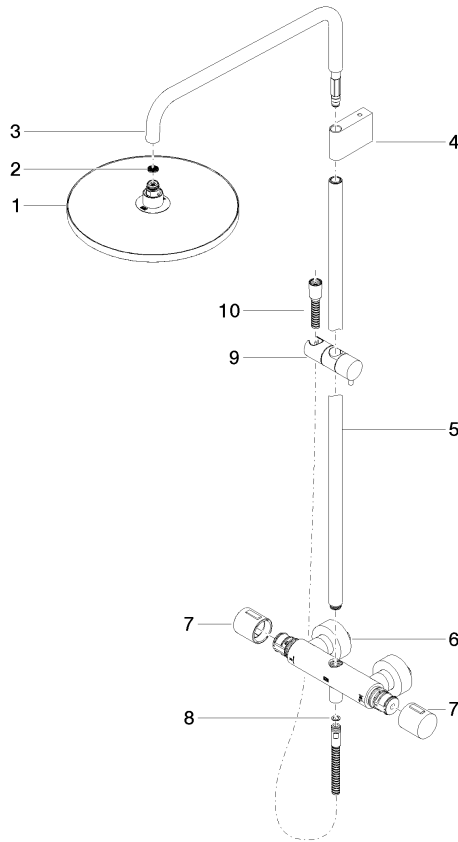

## Showerpipe with shower thermostat - Platinum

IMO

ST 050 306 6979

Fits: IMO, LULU, TARA, LISSÉ, VAIA, META, CYO

- shower with fixed riser projection 453mm
- Rain shower: PURE RAIN, max. flow rate 14 l/min (at 3 bar)
- Function from: 10 l/min
- rain shower Ø 300 mm
- rain shower with anti-scale system
- Hand shower: Three or five settings: COMPACT RAIN, COMPACT SOFT FLOW, COMPACT AQUAPRESSURE FLOW, max. flow rate 15 l/min (at 3 bar)
- spray head Ø 100mm
- rotary diverter with volume control and shut-off function
- slide-on rosettes Ø 70 mm
- height of fittings up to rain shower (bottom edge) 1009mm
- height of fittings up to top edge of elbow 1150mm
- gauge 150 mm - 13 mm
- metal shower hose 1750mm with integrated anti-twist protection
- 1/2" connection
- slide bar
- Pipe diameter 23.5 mm

## Required miscellaneous

	<b>Hand shower - Platinum</b>	28 018 979-08
--	-------------------------------	---------------

ST 050 306 6979

mm [inches]  
1:10

Flow rate chart

Certificates

DVGW\_DW-6509DN0123.      Belgaqua\_21-032-27\_5.      WRAS\_2204013.      LGA\_38736.

ST 050 306 6979

Parts for other finishes can be found here: [Chrome](#)

Spare parts list

No.	Item Number	Name	Quantity used	Delivery time
1	04 12 05 091 00-08	shower	1	40
2	09 23 01 039 90	sieve	1	2
3	90 28 22 348 00-08	pipe	1	40
4	90 17 11 150 00-08	holder	1	40
5	90 28 22 349 00-08	pipe	1	40
6	04 17 01 250 00-08	connection	1	40
7	90 17 33 015 00-08	handle	2	40
8	90 14 20 026 00 90	seal	1	2
9	12 570 970-08	Slide unit - Platinum	1	40
10	28 322 970-08	Metal shower hose 1/2" x 3/8" x 1750 mm - Platinum	1	40