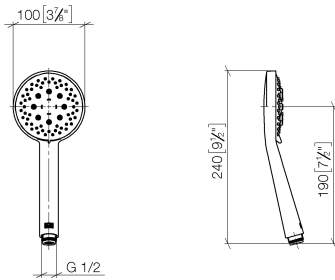

## Showerpipe with shower thermostat - Platinum

IMO

ST 050 306 6979

Fits: IMO, LULU, TARA, LISSÉ, VAIA, META, CYO

- shower with fixed riser projection 453mm
- Rain shower: PURE RAIN, max. flow rate 14 l/min (at 3 bar)
- Function from: 10 l/min
- rain shower Ø 300 mm
- rain shower with anti-scale system
- Hand shower: Three or five settings: COMPACT RAIN, COMPACT SOFT FLOW, COMPACT AQUAPRESSURE FLOW, max. flow rate 15 l/min (at 3 bar)
- spray head Ø 100mm
- rotary diverter with volume control and shut-off function
- slide-on rosettes Ø 70 mm
- height of fittings up to rain shower (bottom edge) 1009mm
- height of fittings up to top edge of elbow 1150mm
- gauge 150 mm - 13 mm
- metal shower hose 1750mm with integrated anti-twist protection
- 1/2" connection
- slide bar
- Pipe diameter 23.5 mm

## Showerpipe with shower thermostat - Platinum

---

IMO

ST 050 306 6979

ST 050 306 6979

mm [inches]

Flow rate chart

Certificates

LGA\_29984.

DVGW\_DW-  
6517DN0129.

WRAS\_2210003.

ST 050 306 6979

Parts for other  
finishes can be found  
here: [Chrome](#)

Spare parts list

No.	Item Number	Name	Quantity used	Delivery time
1	09 23 01 039 90	sieve	1	2