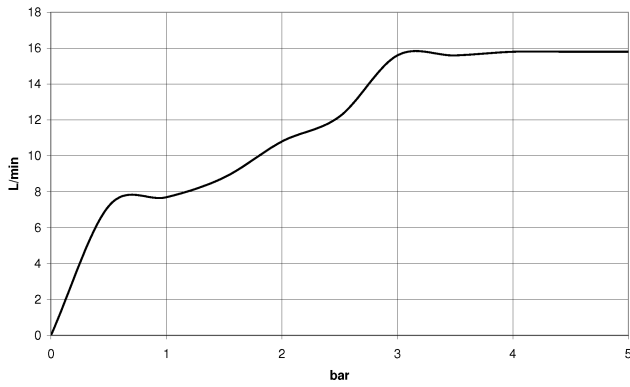

## Showerpipe with shower thermostat - Platinum

---

IMO

ST 050 306 6979

ST 050 306 6979

mm [inches]

Flow rate chart

Certificates