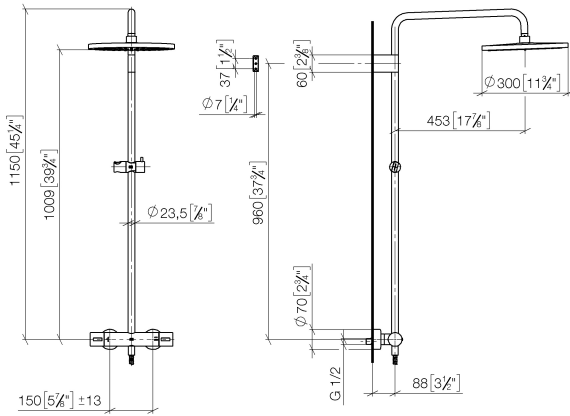

No.	Item Number	Name	Quantity used	Delivery time
1	09 23 01 039 90	sieve	1	2

ST 050 306 6979

Fits: IMO, LULU, TARA, LISSÉ, VAIA, META

- shower with fixed riser projection 453mm
- overhead shower: rain flow
- rain shower Ø 300 mm
- rain shower with anti-scale system
- max. rainshower flow 14 l/min
- Function from: 10 l/min
- rotary diverter with volume control and shut-off function
- slide-on rosettes Ø 70 mm
- height of fittings up to rain shower (bottom edge) 1009mm
- height of fittings up to top edge of elbow 1150mm
- gauge 150 mm - 13 mm
- metal shower hose 1750mm with integrated anti-twist protection
- 1/2" connection
- slide bar
- Pipe diameter 23.5 mm
- quick clearing
- WRAS 2204013

Showerpipe with shower thermostat - Dark Chrome

IMO

ST 050 306 6979

ST 050 306 6979

mm [inches]
1:10

Flow rate chart

Certificates

DVGW_DW-6509DN0123. WRAS_2204013. LGA_38736.