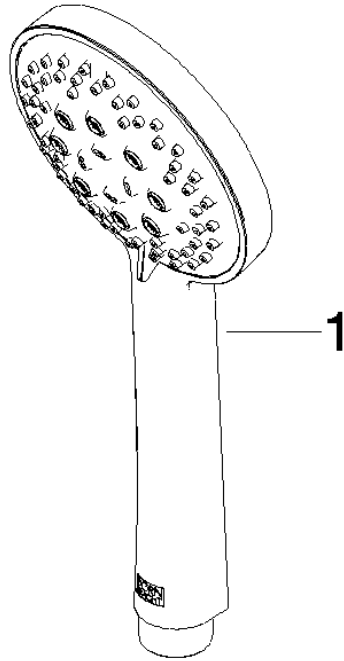

ST 050 306 6979

Fits: IMO, LULU, TARA, LISSÉ, VAIA, META, CYO

- shower with fixed riser projection 453mm
- Rain shower: PURE RAIN, max. flow rate 14 l/min (at 3 bar)
- Function from: 10 l/min
- rain shower Ø 300 mm
- rain shower with anti-scale system
- Hand shower: Three or five settings: COMPACT RAIN, COMPACT SOFT FLOW, COMPACT AQUAPRESSURE FLOW, max. flow rate 15 l/min (at 3 bar)
- spray head Ø 100mm
- rotary diverter with volume control and shut-off function
- slide-on rosettes Ø 70 mm
- height of fittings up to rain shower (bottom edge) 1009mm
- height of fittings up to top edge of elbow 1150mm
- gauge 150 mm - 13 mm
- metal shower hose 1750mm with integrated anti-twist protection
- 1/2" connection
- slide bar
- Pipe diameter 23.5 mm

Showerpipe with shower thermostat - Dark Chrome

IMO

ST 050 306 6979

Showerpipe with shower thermostat - Dark Chrome

IMO

ST 050 306 6979

ST 050 306 6979

mm [inches]

Flow rate chart

Certificates

LGA_29984.

DVGW_DW-
6517DN0129.

WRAS_2210003.

ST 050 306 6979

Parts for other
finishes can be found
here: [Chrome](#)

Spare parts list

No.	Item Number	Name	Quantity used	Delivery time
1	09 23 01 039 90	sieve	1	2

ST 050 306 6979

Fits: IMO, LULU, TARA, LISSÉ, VAIA, META

- shower with fixed riser projection 453mm
- overhead shower: rain flow
- rain shower Ø 300 mm
- rain shower with anti-scale system
- max. rainshower flow 14 l/min
- Function from: 10 l/min
- rotary diverter with volume control and shut-off function
- slide-on rosettes Ø 70 mm
- height of fittings up to rain shower (bottom edge) 1009mm
- height of fittings up to top edge of elbow 1150mm
- gauge 150 mm - 13 mm
- metal shower hose 1750mm with integrated anti-twist protection
- 1/2" connection
- slide bar
- Pipe diameter 23.5 mm
- quick clearing
- WRAS 2204013