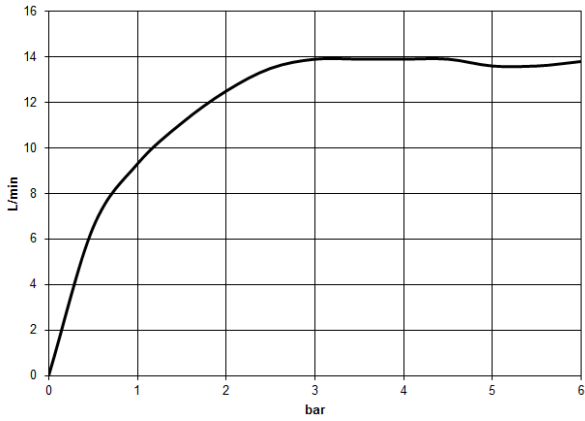

Showerpipe with shower thermostat - Dark Chrome

IMO

ST 050 306 6979

ST 050 306 6979

mm [inches]
1:10

Flow rate chart

Certificates

DVGW_DW-6509DN0123. WRAS_2204013. LGA_38736.