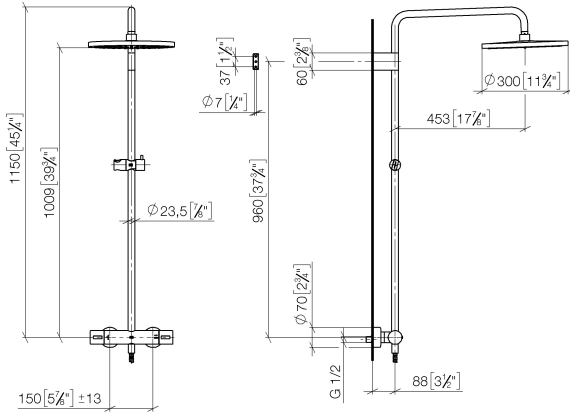

Showerpipe with shower thermostat - Light Gold

IMO

ST 050 306 6979

Fits: IMO, LULU, TARA, LISSÉ, VAIA, META

- shower with fixed riser projection 453mm
- overhead shower: rain flow
- rain shower Ø 300 mm
- rain shower with anti-scale system
- max. rainshower flow 14 l/min
- Function from: 10 l/min
- rotary diverter with volume control and shut-off function
- slide-on rosettes Ø 70 mm
- height of fittings up to rain shower (bottom edge) 1009mm
- height of fittings up to top edge of elbow 1150mm
- gauge 150 mm - 13 mm
- metal shower hose 1750mm with integrated anti-twist protection
- 1/2" connection
- slide bar
- Pipe diameter 23.5 mm
- quick clearing
- WRAS 2204013

Required miscellaneous

	Hand shower - Light Gold	28 012 979-26
--	---------------------------------	---------------

Showerpipe with shower thermostat - Light Gold

IMO

ST 050 306 6979

ST 050 306 6979

mm [inches]
1:10