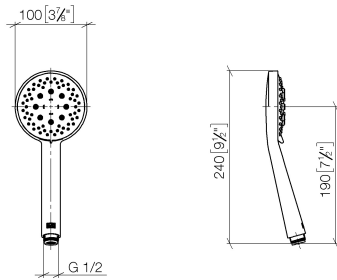

ST 050 306 6979

Fits: IMO, LULU, TARA, LISSÉ, VAIA, META, CYO

- shower with fixed riser projection 453mm
- Rain shower: PURE RAIN, max. flow rate 14 l/min (at 3 bar)
- Function from: 10 l/min
- rain shower Ø 300 mm
- rain shower with anti-scale system
- Hand shower: Three or five settings: COMPACT RAIN, COMPACT SOFT FLOW, COMPACT AQUAPRESSURE FLOW, max. flow rate 15 l/min (at 3 bar)
- spray head Ø 100mm
- rotary diverter with volume control and shut-off function
- slide-on rosettes Ø 70 mm
- height of fittings up to rain shower (bottom edge) 1009mm
- height of fittings up to top edge of elbow 1150mm
- gauge 150 mm - 13 mm
- metal shower hose 1750mm with integrated anti-twist protection
- 1/2" connection
- slide bar
- Pipe diameter 23.5 mm

Showerpipe with shower thermostat - Light Gold

IMO

ST 050 306 6979

Showerpipe with shower thermostat - Light Gold

IMO

ST 050 306 6979

ST 050 306 6979

mm [inches]

Flow rate chart

Certificates

LGA_29984.

WRAS_2210003.

ST 050 306 6979

Parts for other
finishes can be found
here: [Chrome](#)

Spare parts list

No.	Item Number	Name	Quantity used	Delivery time
1	09 23 01 039 90	sieve	1	2

Showerpipe with shower thermostat - Light Gold

IMO

ST 050 306 6979

Fits: IMO, LULU, TARA, LISSÉ, VAIA, META

- shower with fixed riser projection 453mm
- overhead shower: rain flow
- rain shower Ø 300 mm
- rain shower with anti-scale system
- max. rainshower flow 14 l/min
- Function from: 10 l/min
- rotary diverter with volume control and shut-off function
- slide-on rosettes Ø 70 mm
- height of fittings up to rain shower (bottom edge) 1009mm
- height of fittings up to top edge of elbow 1150mm
- gauge 150 mm - 13 mm
- metal shower hose 1750mm with integrated anti-twist protection
- 1/2" connection
- slide bar
- Pipe diameter 23.5 mm
- quick clearing
- WRAS 2204013