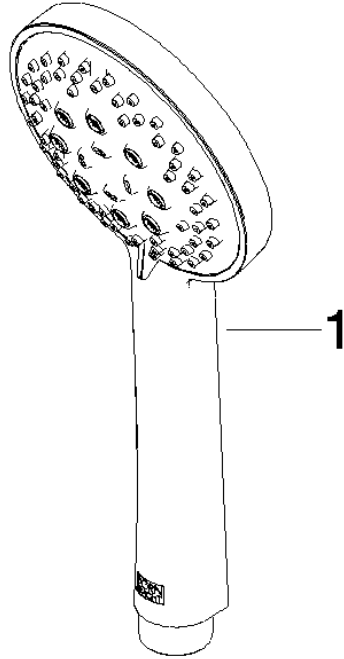

ST 050 306 6979

Fits: IMO, LULU, TARA, LISSÉ, VAIA, META, CYO

- shower with fixed riser projection 453mm
- Rain shower: PURE RAIN, max. flow rate 14 l/min (at 3 bar)
- Function from: 10 l/min
- rain shower Ø 300 mm
- rain shower with anti-scale system
- Hand shower: Three or five settings: COMPACT RAIN, COMPACT SOFT FLOW, COMPACT AQUAPRESSURE FLOW, max. flow rate 15 l/min (at 3 bar)
- spray head Ø 100mm
- rotary diverter with volume control and shut-off function
- slide-on rosettes Ø 70 mm
- height of fittings up to rain shower (bottom edge) 1009mm
- height of fittings up to top edge of elbow 1150mm
- gauge 150 mm - 13 mm
- metal shower hose 1750mm with integrated anti-twist protection
- 1/2" connection
- slide bar
- Pipe diameter 23.5 mm

Showerpipe with shower thermostat - Light Gold

IMO

ST 050 306 6979

Showerpipe with shower thermostat - Light Gold

IMO

ST 050 306 6979

ST 050 306 6979

mm [inches]

Flow rate chart

Certificates

LGA_29984.

WRAS_2210003.

ST 050 306 6979

Parts for other
finishes can be found
here: [Chrome](#)

Spare parts list

No.	Item Number	Name	Quantity used	Delivery time
1	09 23 01 039 90	sieve	1	2

Showerpipe with shower thermostat - Light Gold

IMO

ST 050 306 6979

Fits: IMO, LULU, TARA, LISSÉ, VAIA, META

- shower with fixed riser projection 453mm
- overhead shower: rain flow
- rain shower Ø 300 mm
- rain shower with anti-scale system
- max. rainshower flow 14 l/min
- Function from: 10 l/min
- rotary diverter with volume control and shut-off function
- slide-on rosettes Ø 70 mm
- height of fittings up to rain shower (bottom edge) 1009mm
- height of fittings up to top edge of elbow 1150mm
- gauge 150 mm - 13 mm
- metal shower hose 1750mm with integrated anti-twist protection
- 1/2" connection
- slide bar
- Pipe diameter 23.5 mm
- quick clearing
- WRAS 2204013