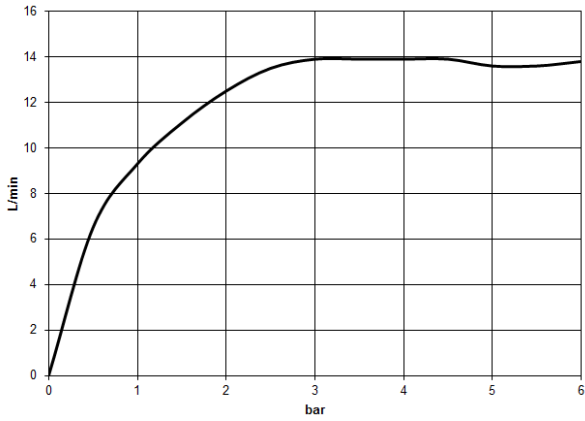

## Showerpipe with shower thermostat - Brushed Light Gold

---

IMO

ST 050 306 6979

ST 050 306 6979

mm [inches]  
1:10

Flow rate chart

Certificates