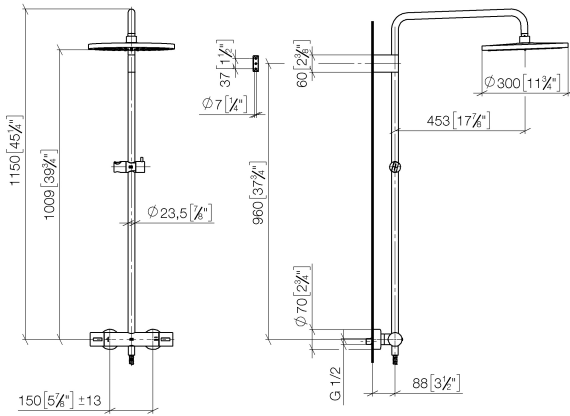

## Showerpipe with shower thermostat - Brushed Light Gold

---

IMO

ST 050 306 6979

ST 050 306 6979

mm [inches]  
1:10

Flow rate chart

Certificates

WRAS\_2204013. LGA\_38736.

ST 050 306 6979

Parts for other finishes can be found here: [Chrome](#)

**Spare parts list**

No.	Item Number	Name	Quantity used	Delivery time
1	04 12 05 091 00-27	shower	1	60
2	09 23 01 039 90	sieve	1	2
3	90 28 22 348 00-27	pipe	1	-
Spare part can no longer be ordered, please order the replacement item				
4	90 17 11 150 00-27	holder	1	30
5	90 28 22 349 00-27	pipe	1	30
6	04 17 01 250 00-27	connection	1	60
7	90 17 33 015 00-27	handle	2	30
8	90 14 20 026 00 90	seal	1	2
9	12 570 970-27	Slide unit - Brushed Light Gold	1	30
10	28 322 970-27	Metal shower hose 1/2" x 3/8" x 1750 mm - Brushed Light Gold	1	30