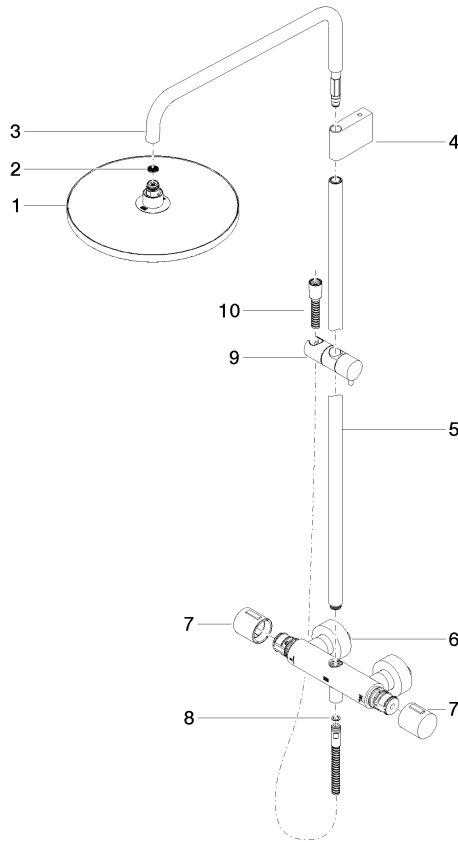

Fits: IMO, LULU, TARA, LISSÉ, VAIA, META

- shower with fixed riser projection 453mm
- overhead shower: rain flow
- rain shower Ø 300 mm
- rain shower with anti-scale system
- max. rainshower flow 14 l/min
- Function from: 10 l/min
- rotary diverter with volume control and shut-off function
- slide-on rosettes Ø 70 mm
- height of fittings up to rain shower (bottom edge) 1009mm
- height of fittings up to top edge of elbow 1150mm
- gauge 150 mm - 13 mm
- metal shower hose 1750mm with integrated anti-twist protection
- 1/2" connection
- slide bar
- Pipe diameter 23.5 mm
- quick clearing
- WRAS 2204013

## Showerpipe with shower thermostat - Brushed Light Gold

---

IMO

ST 050 306 6979

ST 050 306 6979

mm [inches]  
1:10

Flow rate chart

Certificates

WRAS\_2204013. LGA\_38736.

ST 050 306 6979

Parts for other finishes can be found here: [Chrome](#)

**Spare parts list**

No.	Item Number	Name	Quantity used	Delivery time
1	04 12 05 091 00-27	shower	1	60
2	09 23 01 039 90	sieve	1	2
3	90 28 22 348 00-27	pipe	1	-
Spare part can no longer be ordered, please order the replacement item				
4	90 17 11 150 00-27	holder	1	30
5	90 28 22 349 00-27	pipe	1	30
6	04 17 01 250 00-27	connection	1	60
7	90 17 33 015 00-27	handle	2	30
8	90 14 20 026 00 90	seal	1	2
9	12 570 970-27	Slide unit - Brushed Light Gold	1	30
10	28 322 970-27	Metal shower hose 1/2" x 3/8" x 1750 mm - Brushed Light Gold	1	30