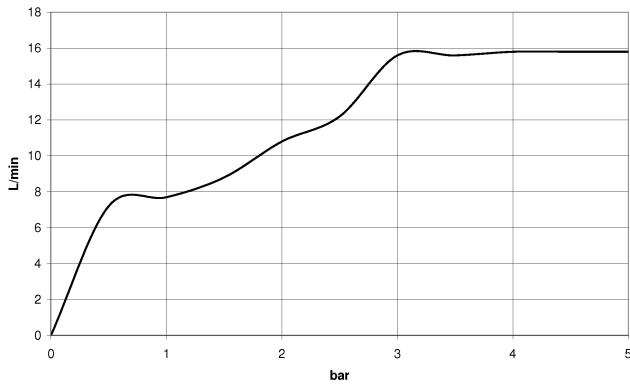

## Showerpipe with shower thermostat - Brushed Light Gold

---

IMO

ST 050 306 6979

ST 050 306 6979

mm [inches]

Flow rate chart

Certificates