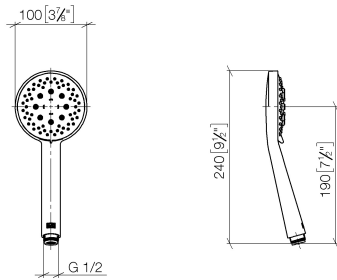

ST 050 306 6979

Fits: IMO, LULU, TARA, LISSÉ, VAIA, META, CYO

- shower with fixed riser projection 453mm
- Rain shower: PURE RAIN, max. flow rate 14 l/min (at 3 bar)
- Function from: 10 l/min
- rain shower Ø 300 mm
- rain shower with anti-scale system
- Hand shower: Three or five settings: COMPACT RAIN, COMPACT SOFT FLOW, COMPACT AQUAPRESSURE FLOW, max. flow rate 15 l/min (at 3 bar)
- spray head Ø 100mm
- rotary diverter with volume control and shut-off function
- slide-on rosettes Ø 70 mm
- height of fittings up to rain shower (bottom edge) 1009mm
- height of fittings up to top edge of elbow 1150mm
- gauge 150 mm - 13 mm
- metal shower hose 1750mm with integrated anti-twist protection
- 1/2" connection
- slide bar
- Pipe diameter 23.5 mm

## Showerpipe with shower thermostat - Brushed Light Gold

---

IMO

ST 050 306 6979

ST 050 306 6979

- Three or five settings: COMPACT RAIN, COMPACT SOFT FLOW, COMPACT AQUAPRESSURE FLOW, max. flow rate 15 l/min (at 3 bar)
- with anti-scale system
- spray head Ø 100mm
- 1/2" connection
- WRAS 2210003
- Function from: 7 l/min

## Showerpipe with shower thermostat - Brushed Light Gold

---

IMO

ST 050 306 6979

ST 050 306 6979

mm [inches]

Flow rate chart

Certificates

Fits: IMO, LULU, TARA, LISSÉ, VAIA, META

- shower with fixed riser projection 453mm
- overhead shower: rain flow
- rain shower Ø 300 mm
- rain shower with anti-scale system
- max. rainshower flow 14 l/min
- Function from: 10 l/min
- rotary diverter with volume control and shut-off function
- slide-on rosettes Ø 70 mm
- height of fittings up to rain shower (bottom edge) 1009mm
- height of fittings up to top edge of elbow 1150mm
- gauge 150 mm - 13 mm
- metal shower hose 1750mm with integrated anti-twist protection
- 1/2" connection
- slide bar
- Pipe diameter 23.5 mm
- quick clearing
- WRAS 2204013