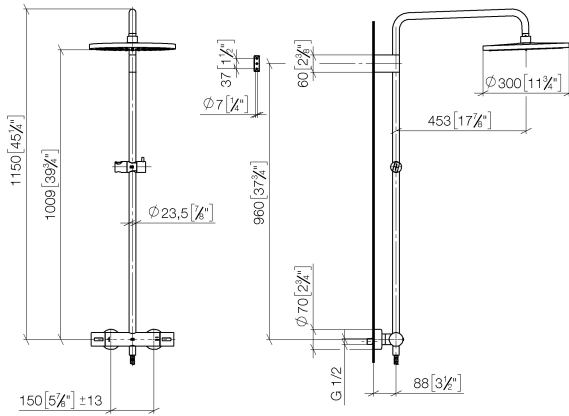

- shower with fixed riser projection 453mm
- overhead shower: rain flow
- rain shower Ø 300 mm
- rain shower with anti-scale system
- max. rainshower flow 14 l/min
- Function from: 10 l/min
- rotary diverter with volume control and shut-off function
- slide-on rosettes Ø 70 mm
- height of fittings up to rain shower (bottom edge) 1009mm
- height of fittings up to top edge of elbow 1150mm
- gauge 150 mm - 13 mm
- metal shower hose 1750mm with integrated anti-twist protection
- 1/2" connection
- slide bar
- Pipe diameter 23.5 mm
- quick clearing
- WRAS 2204013

**Required miscellaneous**

	<b>Hand shower - Matte Black</b>	28 018 979-33
--	----------------------------------	---------------

ST 050 306 6979

mm [inches]  
1:10

**Flow rate chart**

**Certificates**

DVGW\_DW-6509DN0123.      Belgaqua\_21-032-27\_5.      WRAS\_2204013.      LGA\_38736.