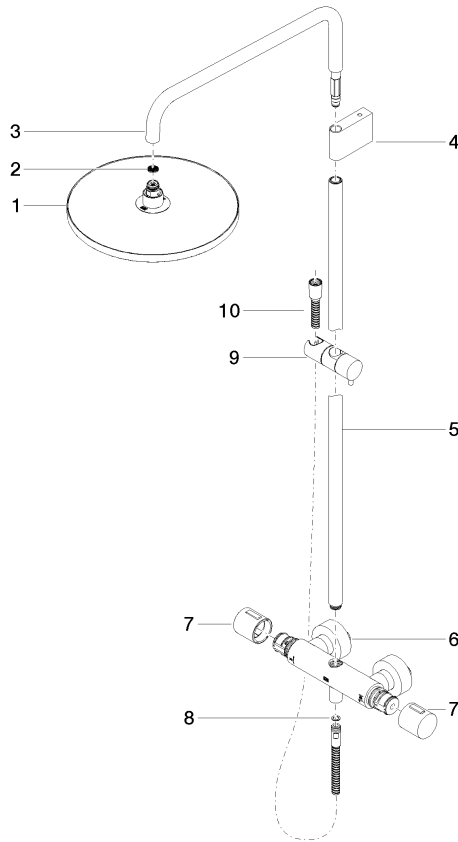

- shower with fixed riser projection 453mm
- overhead shower: rain flow
- rain shower Ø 300 mm
- rain shower with anti-scale system
- max. rainshower flow 14 l/min
- Function from: 10 l/min
- rotary diverter with volume control and shut-off function
- slide-on rosettes Ø 70 mm
- height of fittings up to rain shower (bottom edge) 1009mm
- height of fittings up to top edge of elbow 1150mm
- gauge 150 mm - 13 mm
- metal shower hose 1750mm with integrated anti-twist protection
- 1/2" connection
- slide bar
- Pipe diameter 23.5 mm
- quick clearing
- WRAS 2204013

**Required miscellaneous**

	<b>Hand shower - Matte Black</b>	28 018 979-33
--	----------------------------------	---------------

ST 050 306 6979

mm [inches]  
1:10

**Flow rate chart**

**Certificates**

DVGW\_DW-6509DN0123.      Belgaqua\_21-032-27\_5.      WRAS\_2204013.      LGA\_38736.

### Spare parts list

No.	Item Number	Name	Quantity used	Delivery time
1	04 12 05 091 00-33	shower	1	30
2	09 23 01 039 90	sieve	1	2
3	90 28 22 348 00-33	pipe	1	30
4	90 17 11 150 00-33	holder	1	30
5	90 28 22 349 00-33	pipe	1	30
6	04 17 01 250 00-33	connection	1	30
7	90 17 33 015 00-33	handle	2	30
8	90 14 20 026 00 90	seal	1	2
9	12 570 970-33	Slide unit - Matte Black	1	30
10	28 322 970-33	Metal shower hose 1/2" x 3/8" x 1750 mm - Matte Black	1	2