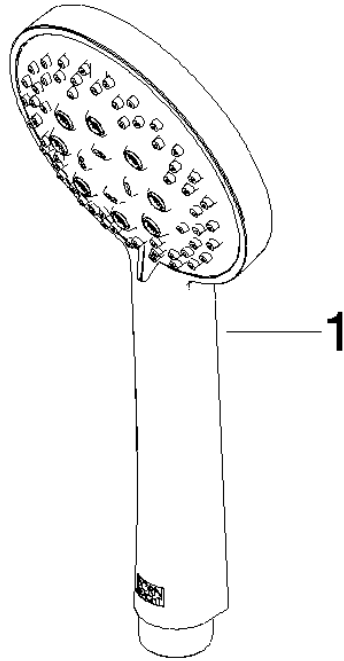

ST 050 306 6979

Parts for other
finishes can be found
here: [Chrome](#)

Spare parts list

No.	Item Number	Name	Quantity used	Delivery time
1	09 23 01 039 90	sieve	1	2