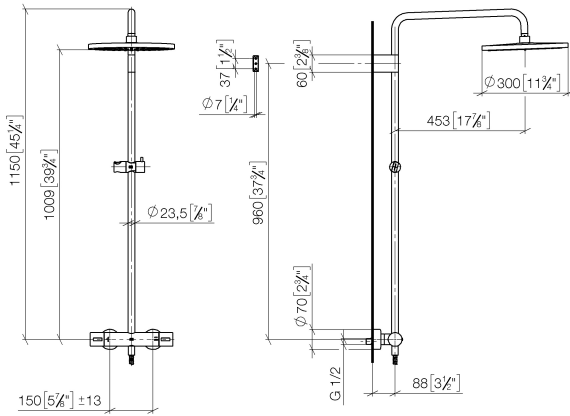

Showerpipe with shower thermostat - Brushed Bronze

IMO

ST 050 306 6979

Fits: IMO, LULU, TARA, LISSÉ, VAIA, META

- shower with fixed riser projection 453mm
- overhead shower: rain flow
- rain shower Ø 300 mm
- rain shower with anti-scale system
- max. rainshower flow 14 l/min
- Function from: 10 l/min
- rotary diverter with volume control and shut-off function
- slide-on rosettes Ø 70 mm
- height of fittings up to rain shower (bottom edge) 1009mm
- height of fittings up to top edge of elbow 1150mm
- gauge 150 mm - 13 mm
- metal shower hose 1750mm with integrated anti-twist protection
- 1/2" connection
- slide bar
- Pipe diameter 23.5 mm
- quick clearing
- WRAS 2204013

Required miscellaneous

	Hand shower FlowReduce - Brushed Bronze	28 018 979-42 0010
--	--	--------------------

Showerpipe with shower thermostat - Brushed Bronze

IMO

ST 050 306 6979

ST 050 306 6979

mm [inches]
1:10

Flow rate chart

Certificates

WRAS_2204013. LGA_38736.

ST 050 306 6979

Parts for other finishes can be found here: [Chrome](#)

Spare parts list

No.	Item Number	Name	Quantity used	Delivery time
1	04 12 05 091 00-42	shower	1	60
2	09 23 01 039 90	sieve	1	2
3	90 28 22 348 00-42	pipe	1	30
4	90 17 11 150 00-42	holder	1	30
5	90 28 22 349 00-42	pipe	1	30
6	04 17 01 250 00-42	connection	1	60
7	90 17 33 015 00-42	handle	2	30
8	90 14 20 026 00 90	seal	1	2
9	12 570 970-42	Slide unit - Brushed Bronze	1	30
10	28 322 970-42	Metal shower hose 1/2" x 3/8" x 1750 mm - Brushed Bronze	1	30