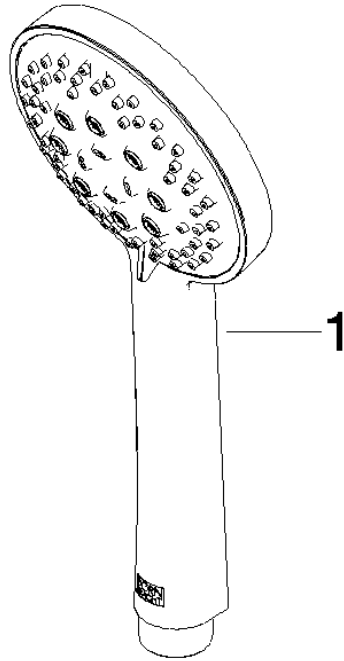

ST 050 306 6979

Fits: IMO, LULU, TARA, LISSÉ, VAIA, META, CYO

- shower with fixed riser projection 453mm
- Rain shower: PURE RAIN, max. flow rate 14 l/min (at 3 bar)
- Function from: 10 l/min
- rain shower Ø 300 mm
- rain shower with anti-scale system
- Hand shower: Three or five settings: COMPACT RAIN, COMPACT SOFT FLOW, COMPACT AQUAPRESSURE FLOW, max. flow rate 15 l/min (at 3 bar)
- spray head Ø 100mm
- rotary diverter with volume control and shut-off function
- slide-on rosettes Ø 70 mm
- height of fittings up to rain shower (bottom edge) 1009mm
- height of fittings up to top edge of elbow 1150mm
- gauge 150 mm - 13 mm
- metal shower hose 1750mm with integrated anti-twist protection
- 1/2" connection
- slide bar
- Pipe diameter 23.5 mm

Showerpipe with shower thermostat - Brushed Bronze

IMO

ST 050 306 6979

Showerpipe with shower thermostat - Brushed Bronze

IMO

ST 050 306 6979

ST 050 306 6979

mm [inches]

Flow rate chart

Certificates

LGA_29984.

WRAS_2210003.

ST 050 306 6979

Parts for other
finishes can be found
here: [Chrome](#)

Spare parts list

No.	Item Number	Name	Quantity used	Delivery time
1	09 23 01 039 90	sieve	1	2

Showerpipe with shower thermostat - Brushed Bronze

IMO

ST 050 306 6979

Fits: IMO, LULU, TARA, LISSÉ, VAIA, META

- shower with fixed riser projection 453mm
- overhead shower: rain flow
- rain shower Ø 300 mm
- rain shower with anti-scale system
- max. rainshower flow 14 l/min
- Function from: 10 l/min
- rotary diverter with volume control and shut-off function
- slide-on rosettes Ø 70 mm
- height of fittings up to rain shower (bottom edge) 1009mm
- height of fittings up to top edge of elbow 1150mm
- gauge 150 mm - 13 mm
- metal shower hose 1750mm with integrated anti-twist protection
- 1/2" connection
- slide bar
- Pipe diameter 23.5 mm
- quick clearing
- WRAS 2204013