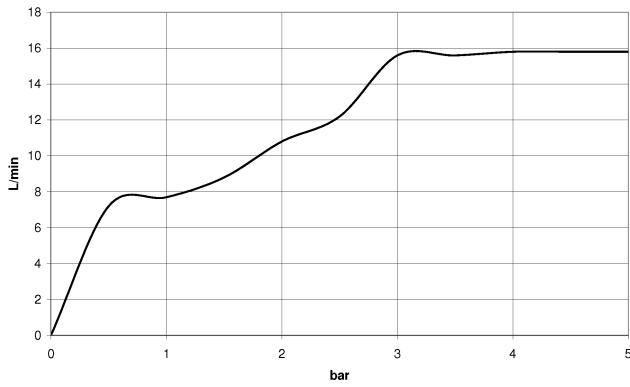

Flow rate chart

Certificates

LGA_29984.

WRAS_2210003.