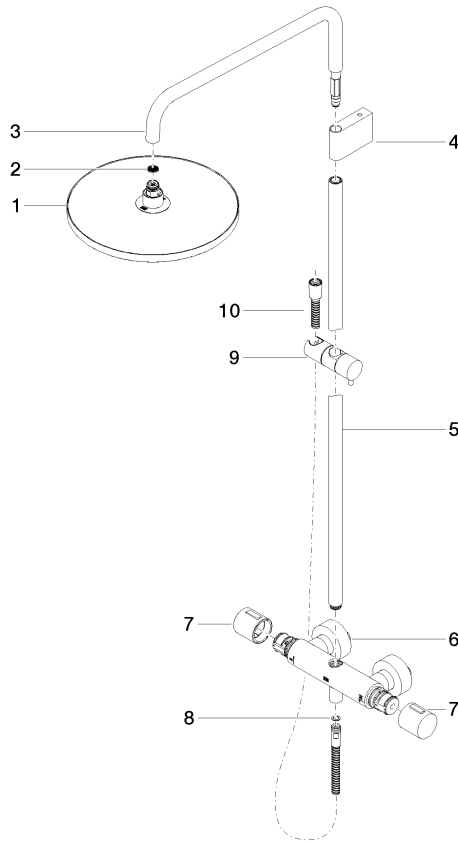

Showerpipe with shower thermostat - Brushed Bronze

IMO

ST 050 306 6979

Fits: IMO, LULU, TARA, LISSÉ, VAIA, META

- shower with fixed riser projection 453mm
- overhead shower: rain flow
- rain shower Ø 300 mm
- rain shower with anti-scale system
- max. rainshower flow 14 l/min
- Function from: 10 l/min
- rotary diverter with volume control and shut-off function
- slide-on rosettes Ø 70 mm
- height of fittings up to rain shower (bottom edge) 1009mm
- height of fittings up to top edge of elbow 1150mm
- gauge 150 mm - 13 mm
- metal shower hose 1750mm with integrated anti-twist protection
- 1/2" connection
- slide bar
- Pipe diameter 23.5 mm
- quick clearing
- WRAS 2204013

Required miscellaneous

	Hand shower FlowReduce - Brushed Bronze	28 018 979-42 0010
--	--	--------------------

Showerpipe with shower thermostat - Brushed Bronze

IMO

ST 050 306 6979

ST 050 306 6979

mm [inches]
1:10

Flow rate chart

Certificates

WRAS_2204013. LGA_38736.

ST 050 306 6979

Parts for other finishes can be found here: [Chrome](#)

Spare parts list

No.	Item Number	Name	Quantity used	Delivery time
1	04 12 05 091 00-42	shower	1	60
2	09 23 01 039 90	sieve	1	2
3	90 28 22 348 00-42	pipe	1	30
4	90 17 11 150 00-42	holder	1	30
5	90 28 22 349 00-42	pipe	1	30
6	04 17 01 250 00-42	connection	1	60
7	90 17 33 015 00-42	handle	2	30
8	90 14 20 026 00 90	seal	1	2
9	12 570 970-42	Slide unit - Brushed Bronze	1	30
10	28 322 970-42	Metal shower hose 1/2" x 3/8" x 1750 mm - Brushed Bronze	1	30