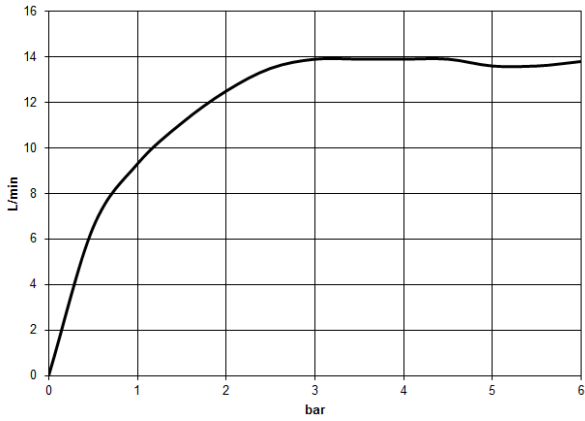

Flow rate chart

Certificates

WRAS_2204013. LGA_38736.