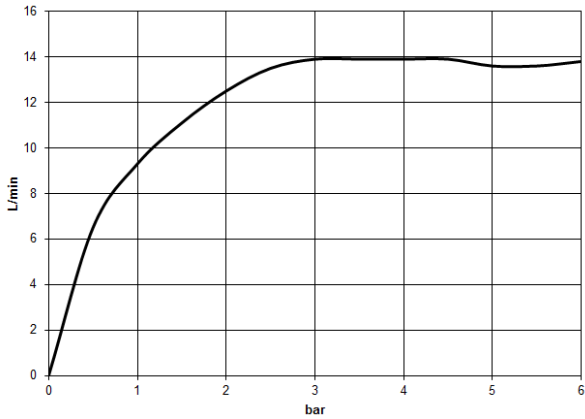

Showerpipe with shower thermostat - Brushed Champagne (22kt Gold)

IMO

ST 050 306 6979

ST 050 306 6979

mm [inches]
1:10

Flow rate chart

Certificates

DVGW_DW-6509DN0123. WRAS_2204013. LGA_38736.