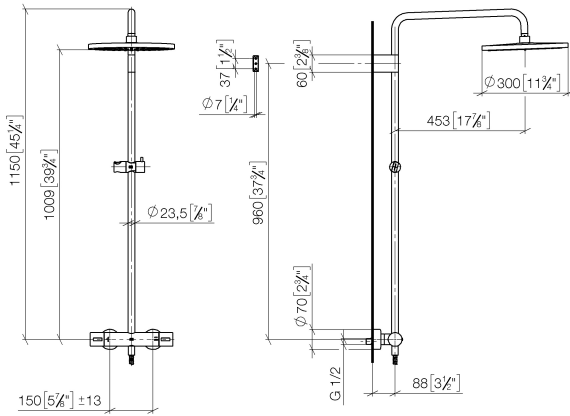

No.	Item Number	Name	Quantity used	Delivery time
1	09 23 01 039 90	sieve	1	2

ST 050 306 6979

Fits: IMO, LULU, TARA, LISSÉ, VAIA, META

- shower with fixed riser projection 453mm
- overhead shower: rain flow
- rain shower Ø 300 mm
- rain shower with anti-scale system
- max. rainshower flow 14 l/min
- Function from: 10 l/min
- rotary diverter with volume control and shut-off function
- slide-on rosettes Ø 70 mm
- height of fittings up to rain shower (bottom edge) 1009mm
- height of fittings up to top edge of elbow 1150mm
- gauge 150 mm - 13 mm
- metal shower hose 1750mm with integrated anti-twist protection
- 1/2" connection
- slide bar
- Pipe diameter 23.5 mm
- quick clearing
- WRAS 2204013

Showerpipe with shower thermostat - Brushed Champagne (22kt Gold)

IMO

ST 050 306 6979

ST 050 306 6979

mm [inches]
1:10

Flow rate chart

Certificates

DVGW_DW-6509DN0123. WRAS_2204013. LGA_38736.

ST 050 306 6979

Parts for other finishes can be found here: [Chrome](#)

Spare parts list

No.	Item Number	Name	Quantity used	Delivery time
1	04 12 05 091 00-46	shower	1	30
2	09 23 01 039 90	sieve	1	2
3	90 28 22 348 00-46	pipe	1	30
4	90 17 11 150 00-46	holder	1	30
5	90 28 22 349 00-46	pipe	1	30
6	04 17 01 250 00-46	connection	1	60
7	90 17 33 015 00-46	handle	2	30
8	90 14 20 026 00 90	seal	1	2
9	12 570 970-46	Slide unit - Brushed Champagne (22kt Gold)	1	30
10	28 322 970-46	Metal shower hose 1/2" x 3/8" x 1750 mm - Brushed Champagne (22kt Gold)	1	30