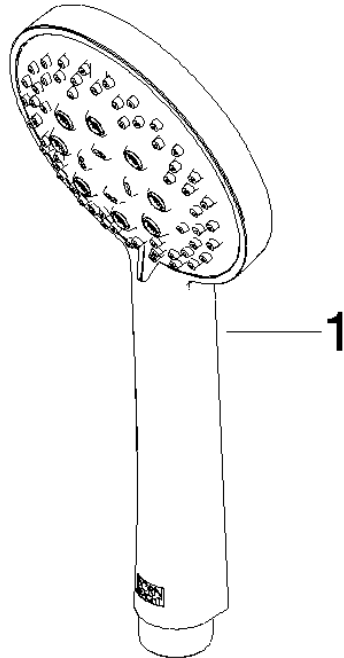

ST 050 306 6979

Fits: IMO, LULU, TARA, LISSÉ, VAIA, META, CYO

- shower with fixed riser projection 453mm
- Rain shower: PURE RAIN, max. flow rate 14 l/min (at 3 bar)
- Function from: 10 l/min
- rain shower Ø 300 mm
- rain shower with anti-scale system
- Hand shower: Three or five settings: COMPACT RAIN, COMPACT SOFT FLOW, COMPACT AQUAPRESSURE FLOW, max. flow rate 15 l/min (at 3 bar)
- spray head Ø 100mm
- rotary diverter with volume control and shut-off function
- slide-on rosettes Ø 70 mm
- height of fittings up to rain shower (bottom edge) 1009mm
- height of fittings up to top edge of elbow 1150mm
- gauge 150 mm - 13 mm
- metal shower hose 1750mm with integrated anti-twist protection
- 1/2" connection
- slide bar
- Pipe diameter 23.5 mm

Showerpipe with shower thermostat - Brushed Champagne (22kt Gold)

IMO

ST 050 306 6979

Showerpipe with shower thermostat - Brushed Champagne (22kt Gold)

IMO

ST 050 306 6979

ST 050 306 6979

mm [inches]

Flow rate chart

Certificates

LGA_29984.

DVGW_DW-
6517DN0129.

WRAS_2210003.

ST 050 306 6979

Parts for other
finishes can be found
here: [Chrome](#)

Spare parts list

No.	Item Number	Name	Quantity used	Delivery time
1	09 23 01 039 90	sieve	1	2

ST 050 306 6979

Fits: IMO, LULU, TARA, LISSÉ, VAIA, META

- shower with fixed riser projection 453mm
- overhead shower: rain flow
- rain shower Ø 300 mm
- rain shower with anti-scale system
- max. rainshower flow 14 l/min
- Function from: 10 l/min
- rotary diverter with volume control and shut-off function
- slide-on rosettes Ø 70 mm
- height of fittings up to rain shower (bottom edge) 1009mm
- height of fittings up to top edge of elbow 1150mm
- gauge 150 mm - 13 mm
- metal shower hose 1750mm with integrated anti-twist protection
- 1/2" connection
- slide bar
- Pipe diameter 23.5 mm
- quick clearing
- WRAS 2204013