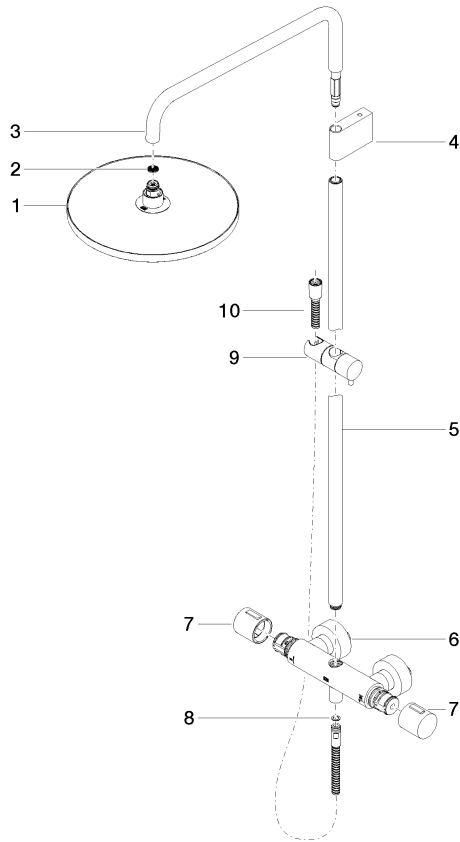

No.	Item Number	Name	Quantity used	Delivery time
1	09 23 01 039 90	sieve	1	2

ST 050 306 6979

Fits: IMO, LULU, TARA, LISSÉ, VAIA, META

- shower with fixed riser projection 453mm
- overhead shower: rain flow
- rain shower Ø 300 mm
- rain shower with anti-scale system
- max. rainshower flow 14 l/min
- Function from: 10 l/min
- rotary diverter with volume control and shut-off function
- slide-on rosettes Ø 70 mm
- height of fittings up to rain shower (bottom edge) 1009mm
- height of fittings up to top edge of elbow 1150mm
- gauge 150 mm - 13 mm
- metal shower hose 1750mm with integrated anti-twist protection
- 1/2" connection
- slide bar
- Pipe diameter 23.5 mm
- quick clearing
- WRAS 2204013

Showerpipe with shower thermostat - Brushed Champagne (22kt Gold)

IMO

ST 050 306 6979

ST 050 306 6979

mm [inches]
1:10

Flow rate chart

Certificates

DVGW_DW-6509DN0123. WRAS_2204013. LGA_38736.

ST 050 306 6979

Parts for other finishes can be found here: [Chrome](#)

Spare parts list

No.	Item Number	Name	Quantity used	Delivery time
1	04 12 05 091 00-46	shower	1	30
2	09 23 01 039 90	sieve	1	2
3	90 28 22 348 00-46	pipe	1	30
4	90 17 11 150 00-46	holder	1	30
5	90 28 22 349 00-46	pipe	1	30
6	04 17 01 250 00-46	connection	1	60
7	90 17 33 015 00-46	handle	2	30
8	90 14 20 026 00 90	seal	1	2
9	12 570 970-46	Slide unit - Brushed Champagne (22kt Gold)	1	30
10	28 322 970-46	Metal shower hose 1/2" x 3/8" x 1750 mm - Brushed Champagne (22kt Gold)	1	30